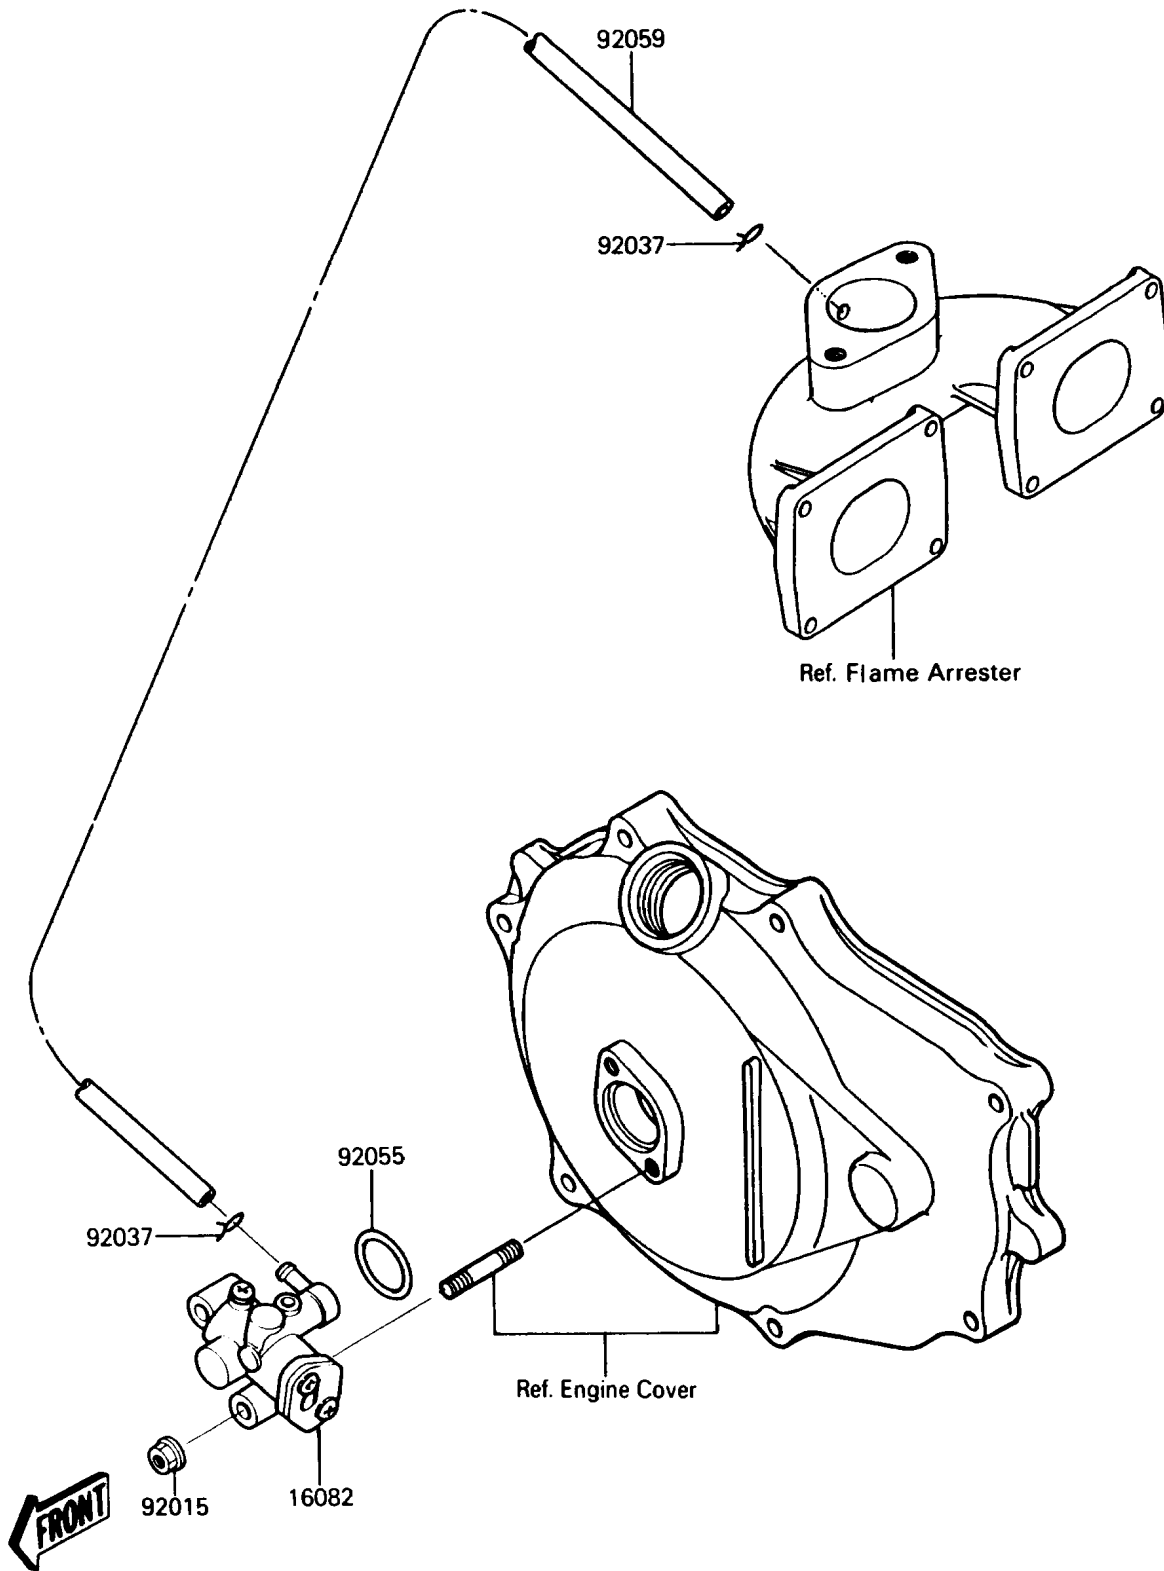

1988 X2 PARTS DIAGRAM

Oil Pump

E1710-0078

1988 X2 PARTS LIST

Oil Pump

ITEM NAME	PART NUMBER	QUANTITY
PUMP-ASSY-OIL (Ref # 16082)	16082-3708	1
NUT,6MM (Ref # 92015)	92015-3767	2
CLAMP (Ref # 92037)	92037-3722	2
RING-O,19.5X1.5 (Ref # 92055)	92055-055	1
TUBE,3X6X380 (Ref # 92059)	92059-3755	1