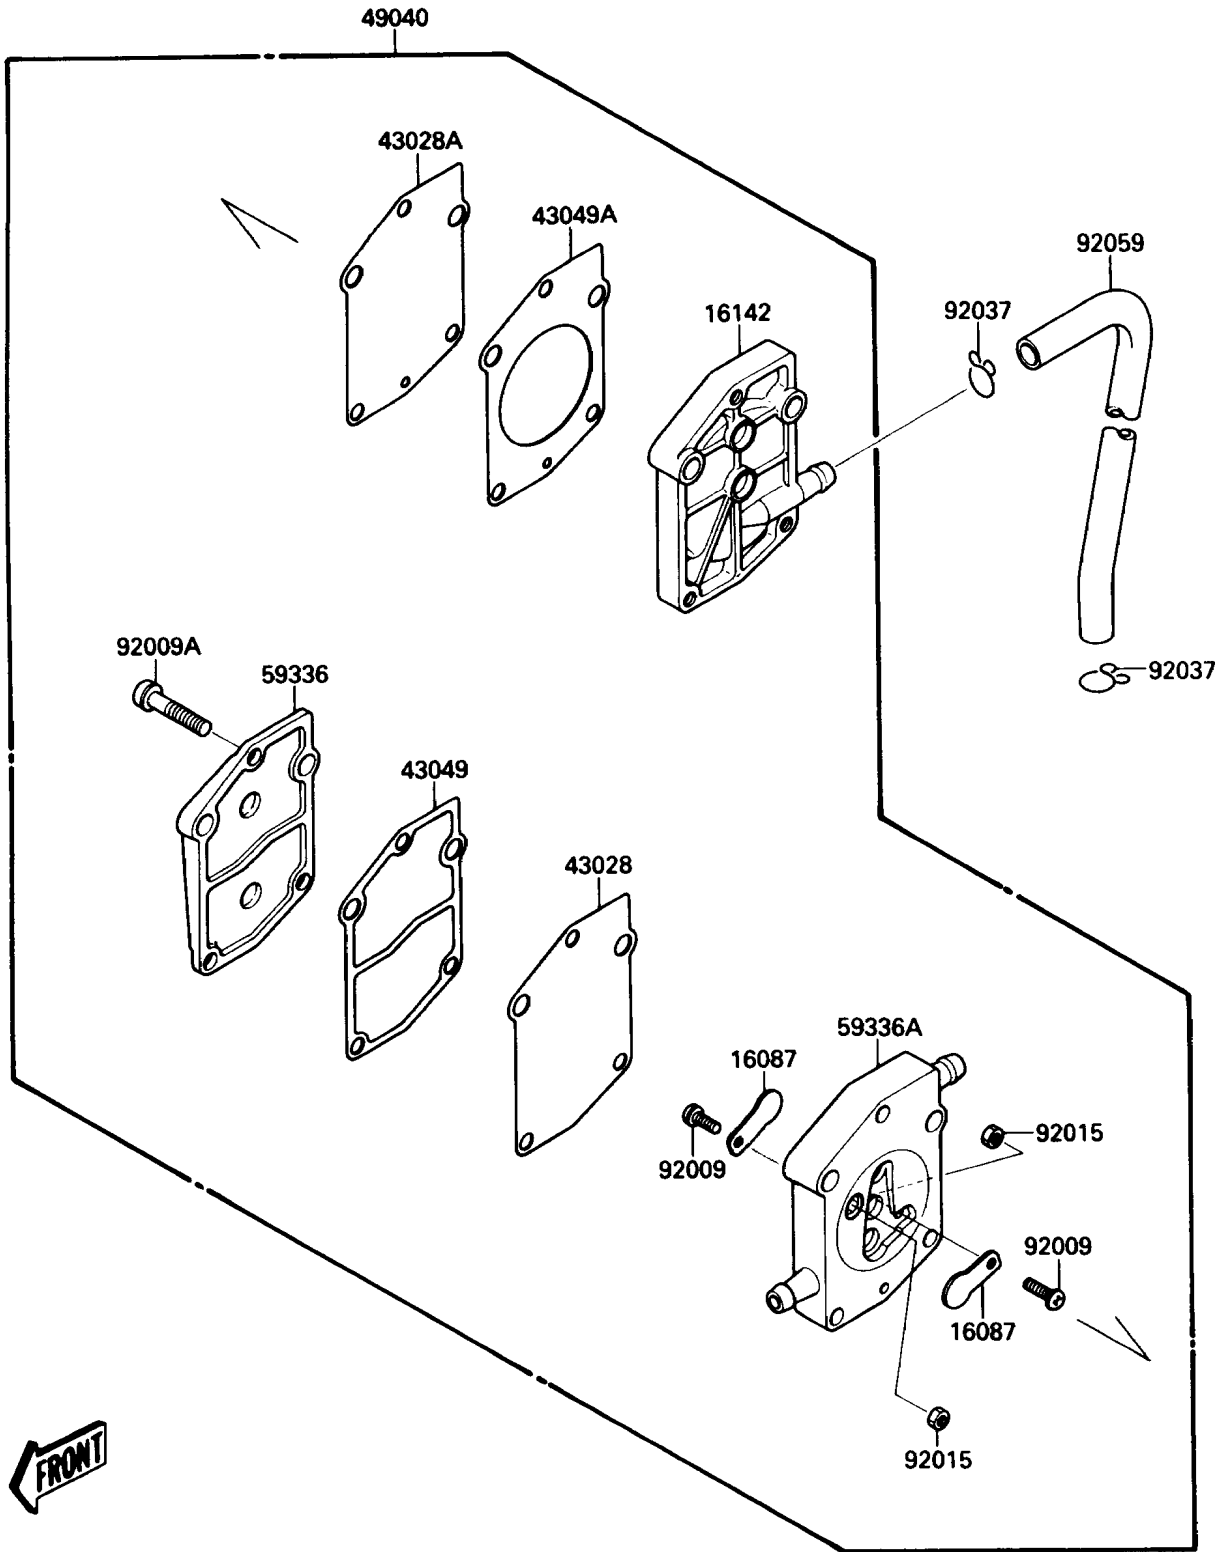

1988 X2

PARTS DIAGRAM

Fuel Pump

E1520-0011

1988 X2

PARTS LIST

Fuel Pump

ITEM NAME	PART NUMBER	QUANTITY
VALVE-CHECK,FUEL PUMP (Ref # 16087)	16087-3701	2
COVER-PUMP,FUEL (Ref # 16142)	16142-3701	1
DIAPHRAGM,PULSE (Ref # 43028)	43028-3702	1
DIAPHRAGM,FUEL (Ref # 43028A)	43028-3703	1
PACKING,PULSE CASE (Ref # 43049)	43049-3703	1
PACKING,FUEL COVER (Ref # 43049A)	43049-3704	1
PUMP-FUEL (Ref # 49040)	49040-3703	1
CASE-PUMP,PULSE (Ref # 59336)	59336-3704	1
CASE-PUMP,BODY (Ref # 59336A)	59336-3705	1
SCREW,3X6 (Ref # 92009)	92009-3707	2
SCREW,5X25 (Ref # 92009A)	92009-3708	3
NUT,3MM (Ref # 92015)	92015-3731	2
CLAMP,11MM (Ref # 92037)	92037-3723	2
TUBE,PULSE,5.8X10.8X330 (Ref # 92059)	92059-3812	1