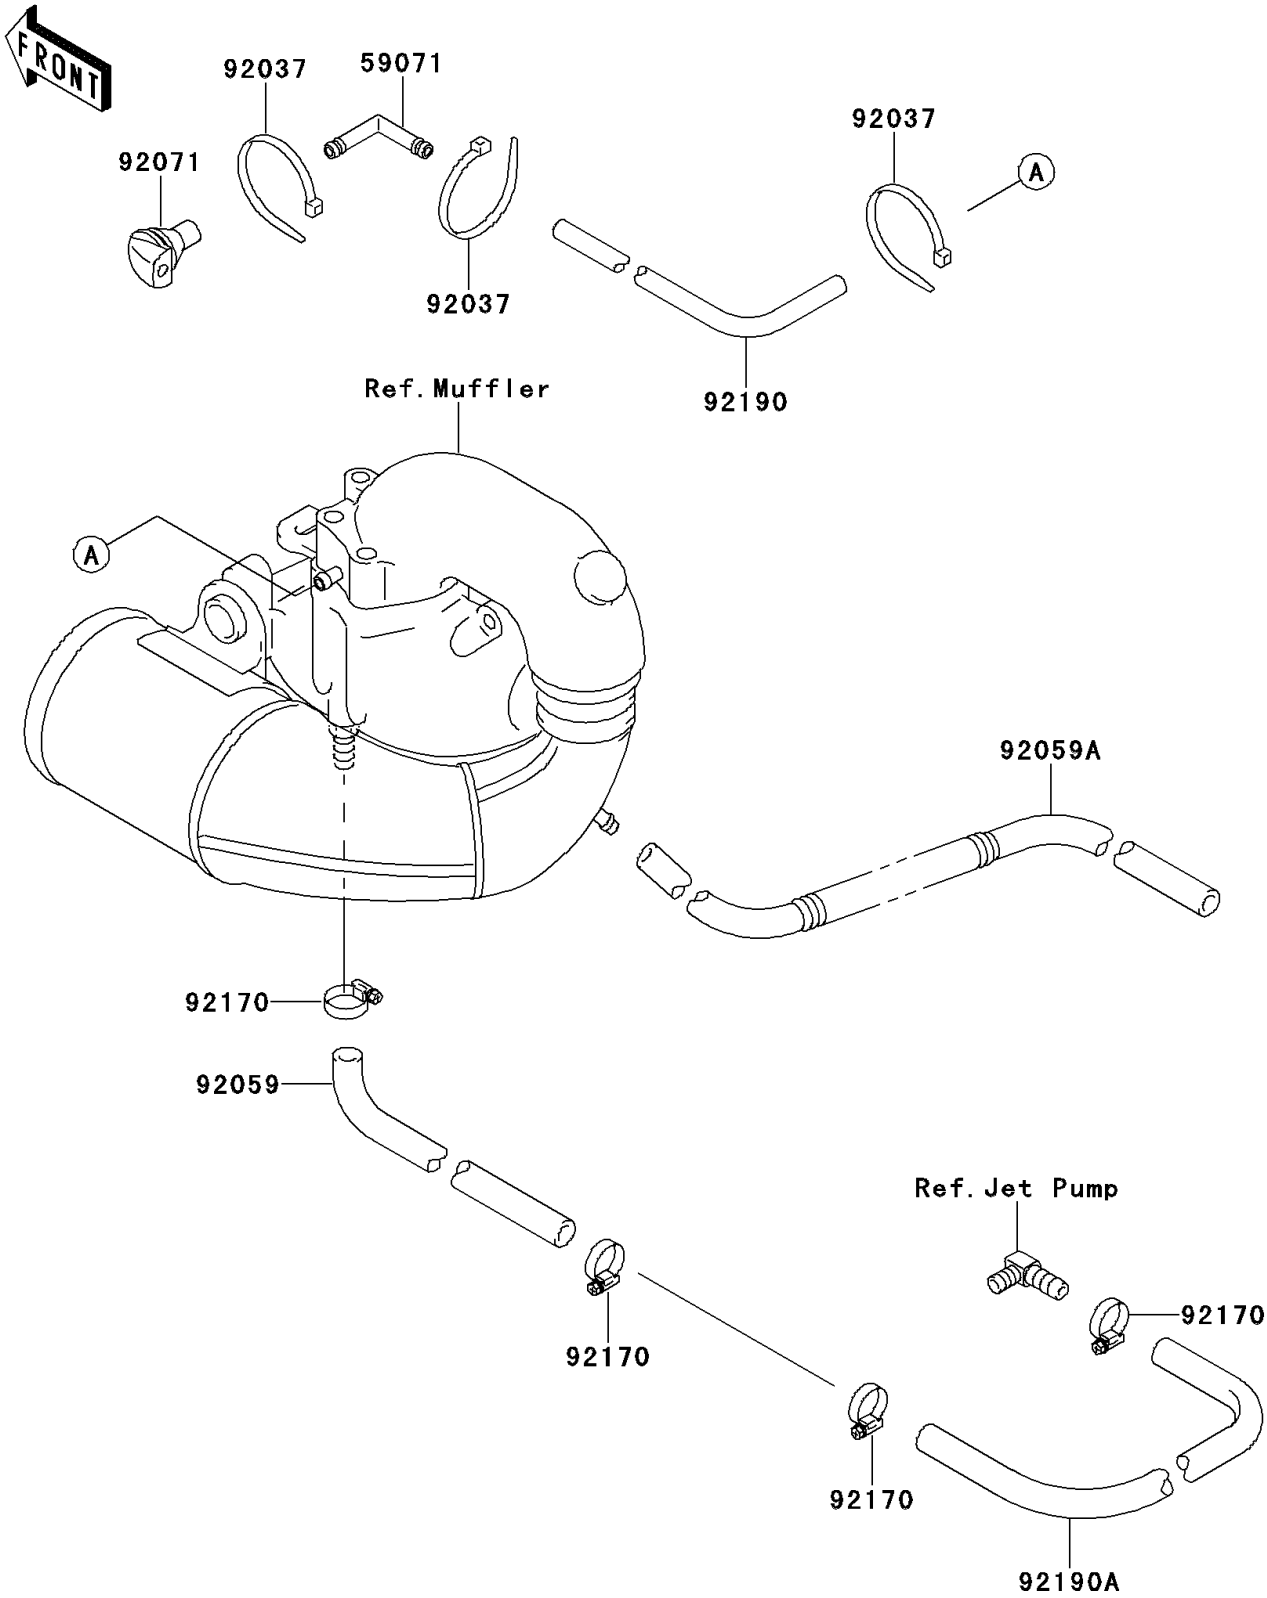

1995 X2 PARTS DIAGRAM

Cooling

E3035

1995 X2 PARTS LIST

Cooling

ITEM NAME	PART NUMBER	QUANTITY
JOINT (Ref # 59071)	59071-3706	1
CLAMP (Ref # 92037)	92037-1173	3
TUBE,9X16X600 (Ref # 92059)	92059-3787	1
TUBE,L=490 (Ref # 92059A)	92059-3862	1
GROMMET (Ref # 92071)	92071-3736	1
CLAMP (Ref # 92170)	92170-3718	4
TUBE,5.8X10.8X650 (Ref # 92190)	92190-3917	1
TUBE,9X16X360 (Ref # 92190A)	92190-3918	1