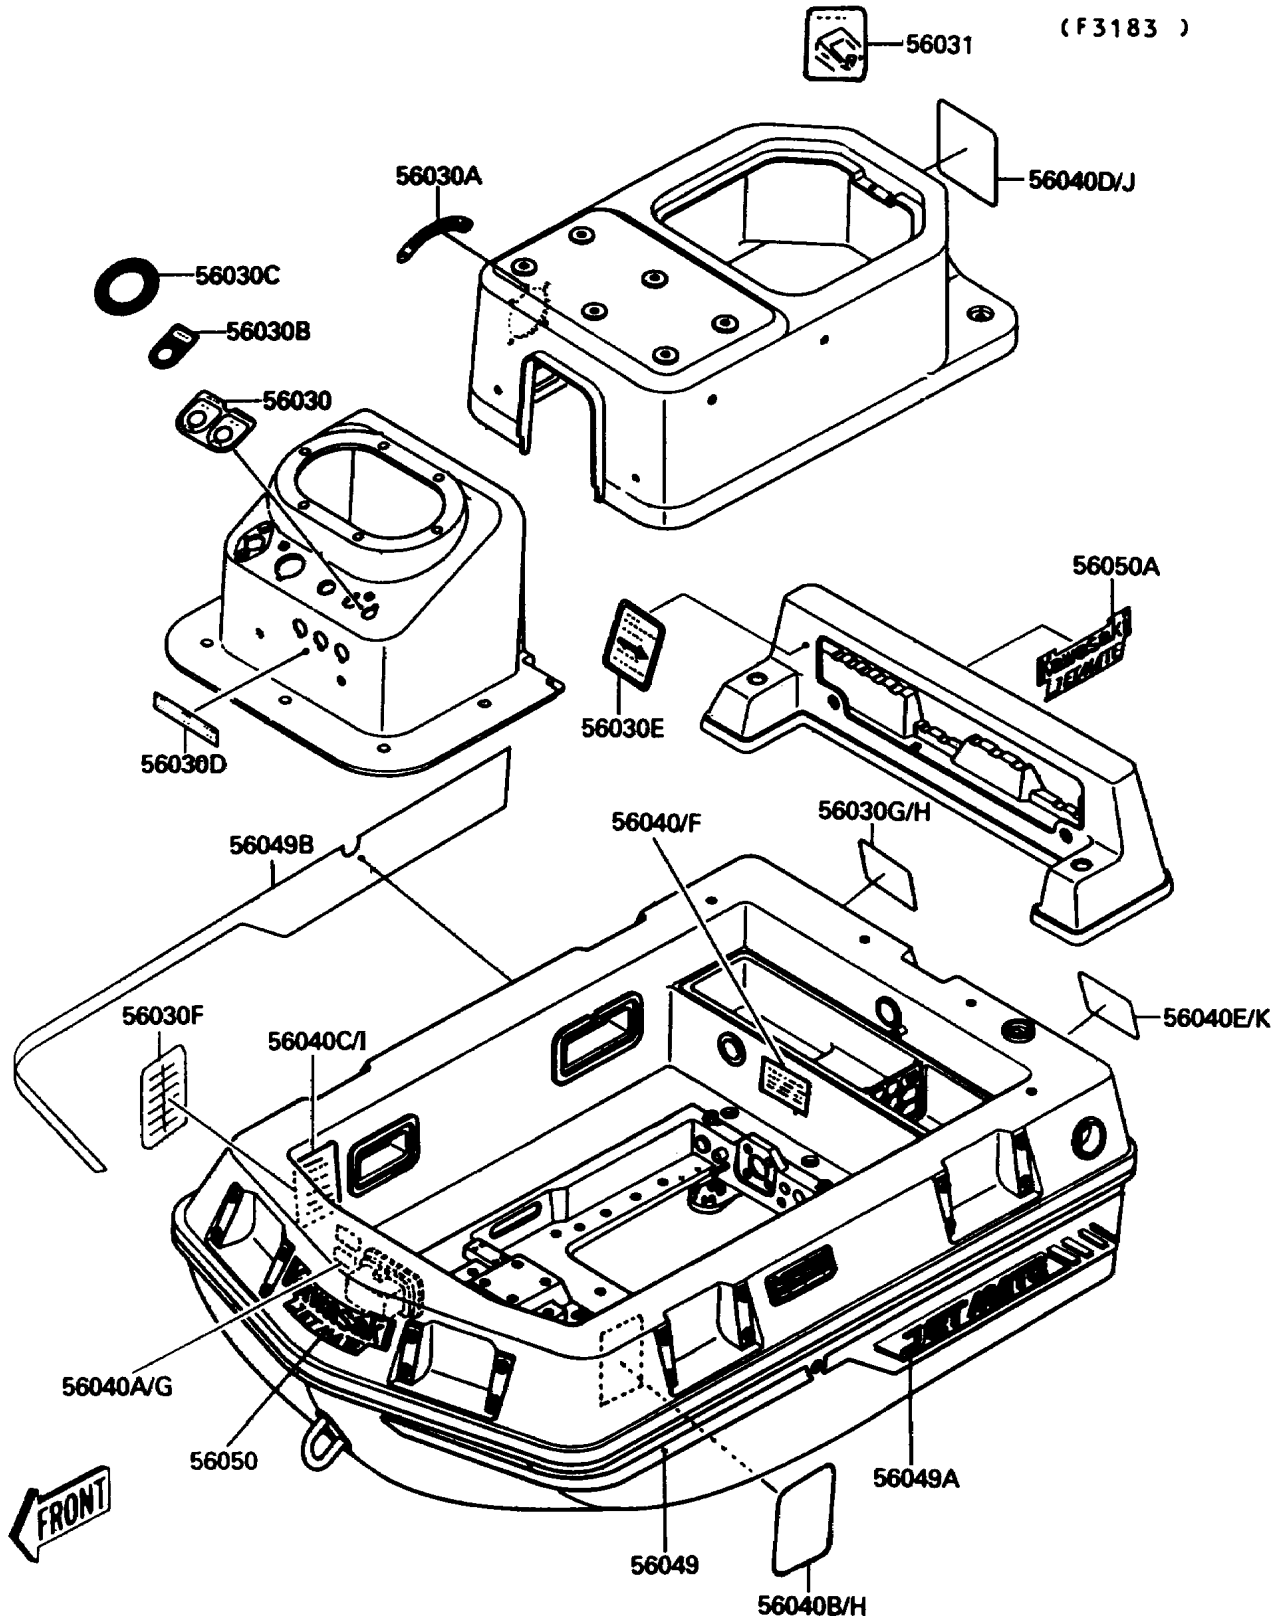

1992 Jet Mate PARTS DIAGRAM

Label

1992 Jet Mate PARTS LIST

Label

| ITEM NAME | PART NUMBER | QUANTITY |
|---|-------------|----------|
| LABEL,BILGE/BLOWER (Ref # 56030) | 56030-3742 | 1 |
| LABEL,REVERSE (Ref # 56030A) | 56030-3744 | 1 |
| LABEL,STOP SWITCH (Ref # 56030B) | 56030-3745 | 1 |
| LABEL,MAIN SWITCH (Ref # 56030C) | 56030-3746 | 1 |
| LABEL,FUSE (Ref # 56030D) | 56030-3747 | 1 |
| LABEL,FIRE EXTINGUISHER (Ref # 56030E) | 56030-3753 | 1 |
| LABEL,REVERSE BUCKET (Ref # 56030G) | 56030-3766 | 1 |
| LABEL-MANUAL,BILGE PIPE (Ref # 56031) | 56031-3709 | 1 |
| LABEL-WARNING,FUEL SYSTEM (Ref # 56040) | 56040-3772 | 1 |
| LABEL-WARNING,GASOLINE (Ref # 56040A) | 56040-3773 | 1 |
| LABEL-WARNING,GASOLINE (Ref # 56040B) | 56040-3878 | 1 |
| LABEL-WARNING (Ref # 56040C) | 56040-3879 | 1 |
| LABEL-WARNING (Ref # 56040D) | 56040-3880 | 1 |
| LABEL-WARNING,NOZZLE (Ref # 56040E) | 56040-3881 | 1 |
| PATTERN,HULL,FR,LH (Ref # 56049) | 56049-1790 | 1 |
| PATTERN,HULL,RR,LH (Ref # 56049A) | 56049-1791 | 1 |
| PATTERN,HULL,RH (Ref # 56049B) | 56049-1792 | 1 |
| MARK,DECK,FR (Ref # 56050) | 56050-1585 | 1 |
| MARK,BACKREST (Ref # 56050A) | 56050-1586 | 1 |