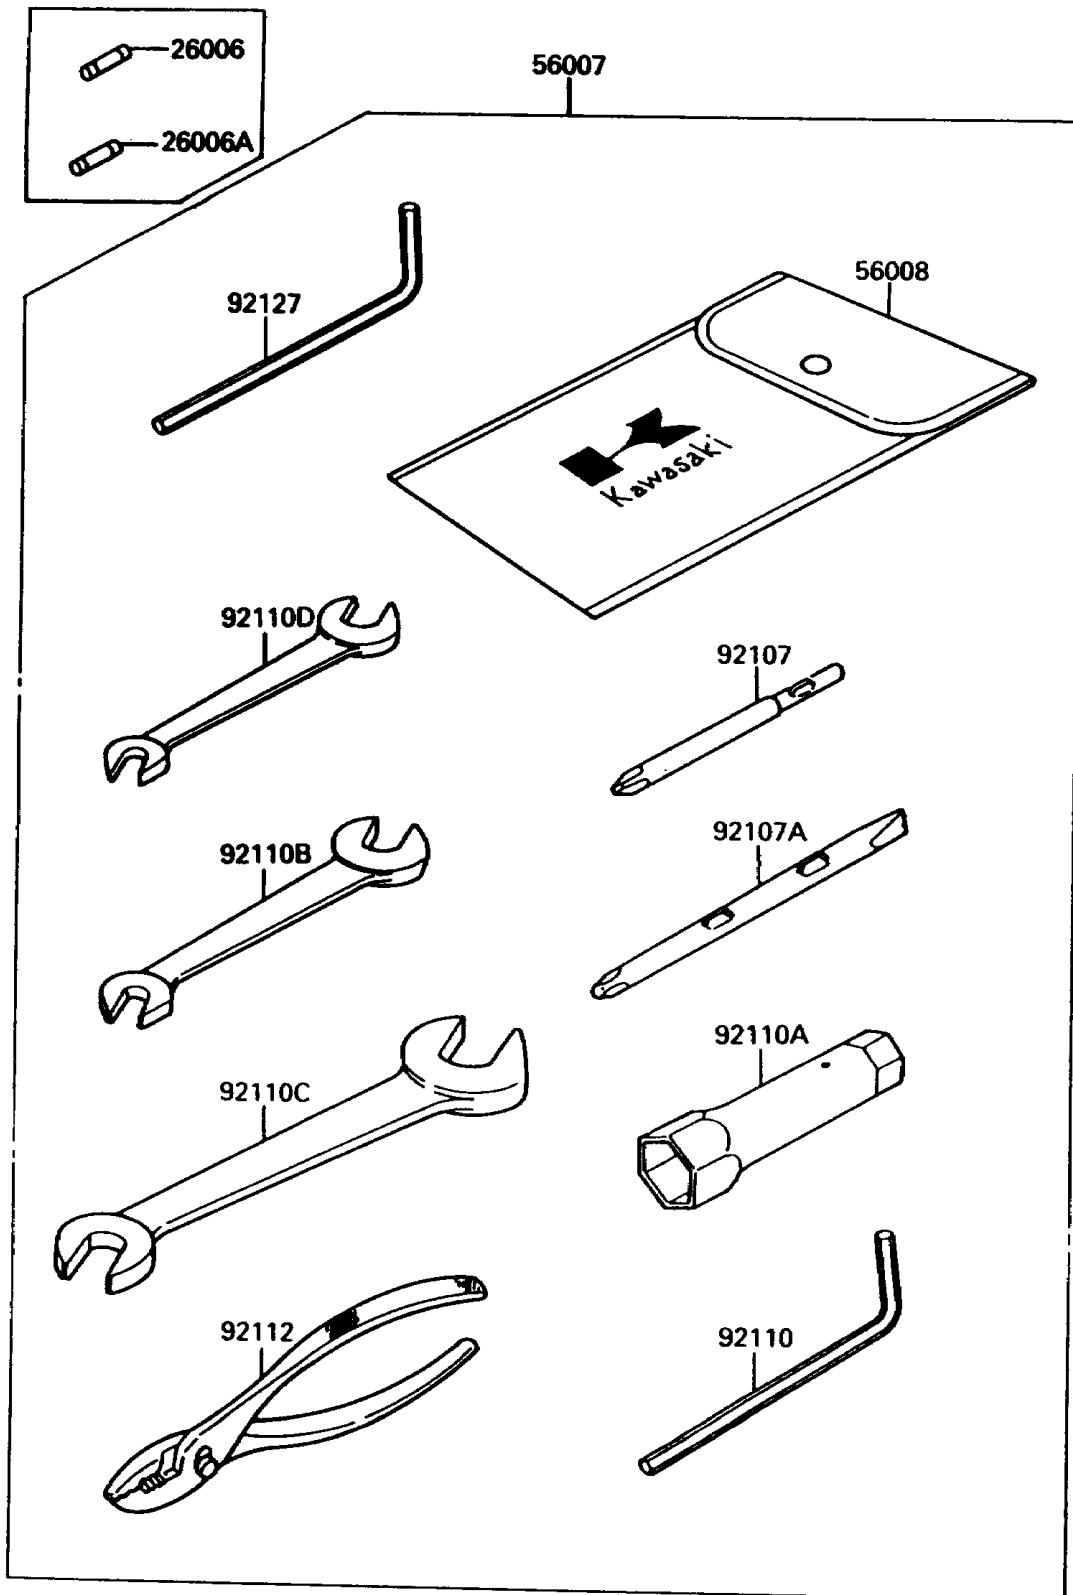

## 1992 Jet Mate PARTS DIAGRAM

Tool

(F3182

## 1992 Jet Mate PARTS LIST

Tool

ITEM NAME	PART NUMBER	QUANTITY
FUSE,20A,L=31.8 (Ref # 26006)	26006-3701	1
FUSE,5A,L=31.8 (Ref # 26006A)	26006-3702	1
TOOLKIT (Ref # 56007)	56007-3708	1
BAG,TOOL (Ref # 56008)	56008-1007	1
TOOL-DRIVER,#3PHILLIPS (Ref # 92107)	92107-005	1
TOOL-DRIVER,#2PHILLIPS&SLOT (Ref # 92107A)	92107-1051	1
TOOL-WRENCH,ALLEN,5MM (Ref # 92110)	92110-1015	1
TOOL-WRENCH,BOX,21MM (Ref # 92110A)	92110-1113	1
TOOL-WRENCH,OPEN END,10X12 (Ref # 92110B)	92110-1152	1
TOOL-WRENCH,OPEN END,14X17 (Ref # 92110C)	92110-1153	1
TOOL-WRENCH,OPEN END,8X10 (Ref # 92110D)	92126-001	1
TOOL-PLIERS (Ref # 92112)	92112-003	1
TOOL-WRENCH,ALLEN,8MM (Ref # 92127)	92127-002	1