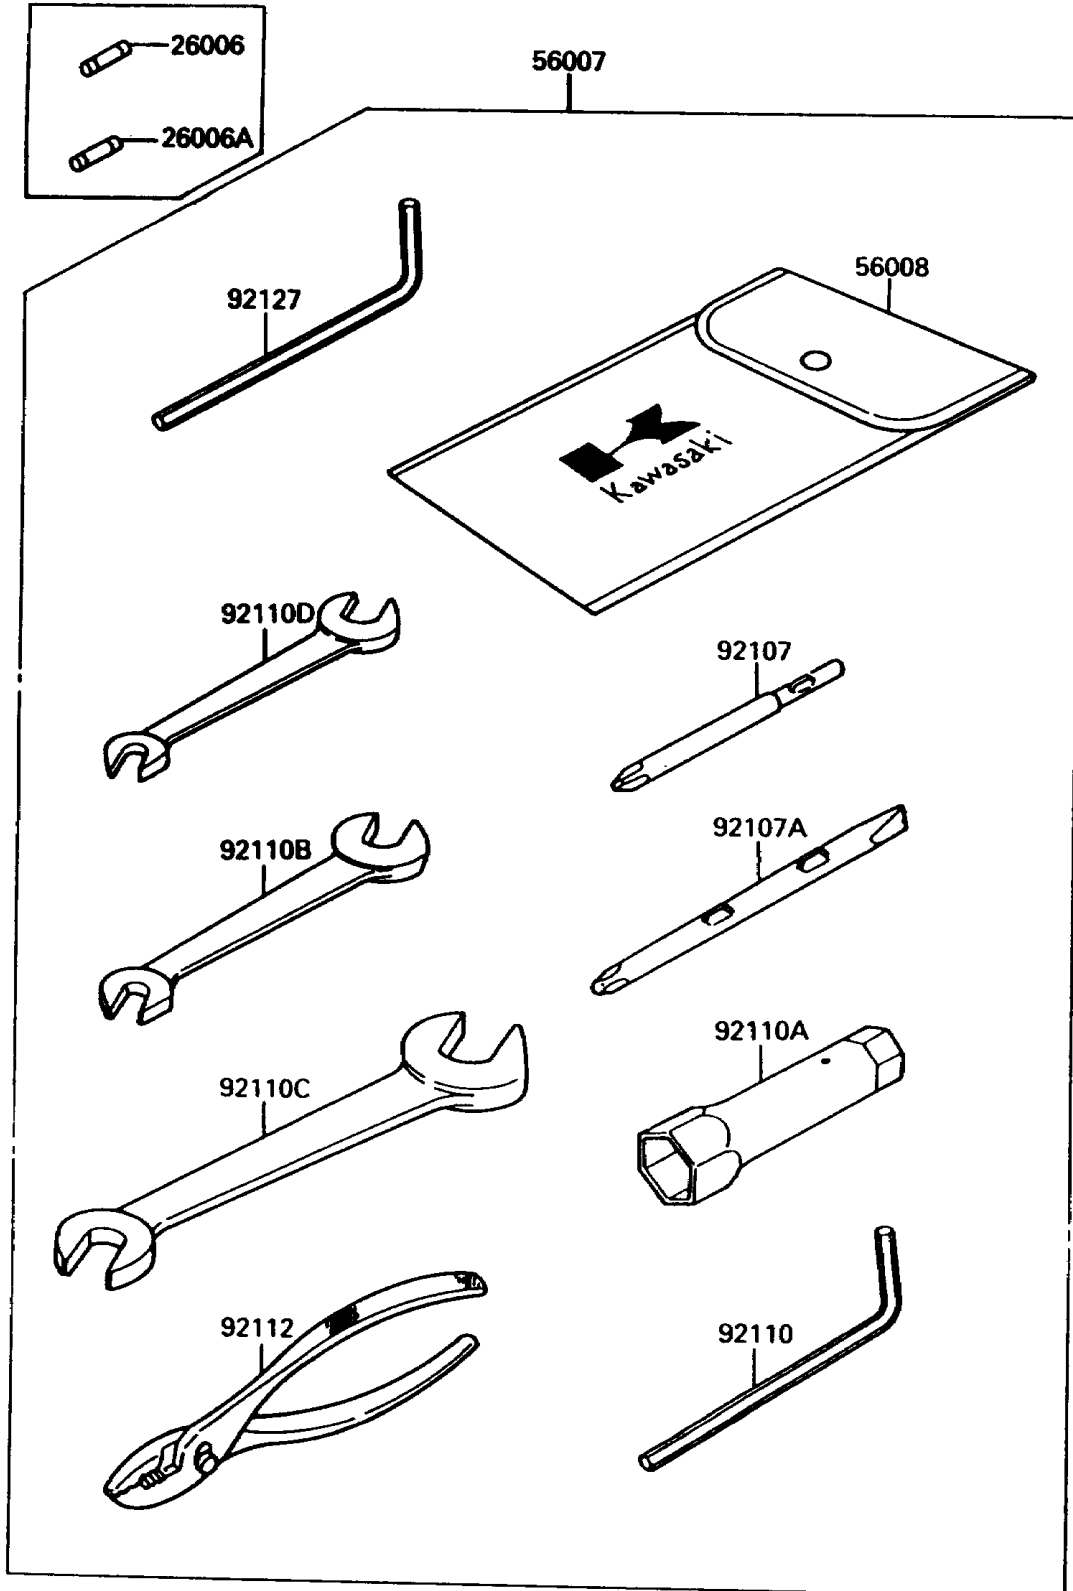

## PARTS DIAGRAM

Tool

(F3182

## PARTS LIST

### Tool

ITEM NAME	PART NUMBER	QUANTITY
FUSE,20A,L=31.8 (Ref # 26006)	26006-3701	1
FUSE,5A,L=31.8 (Ref # 26006A)	26006-3702	1
TOOLKIT (Ref # 56007)	56007-3708	1
BAG,TOOL (Ref # 56008)	56008-1007	1
TOOL-DRIVER,#3PHILLIPS (Ref # 92107)	92107-005	1
TOOL-DRIVER,#2PHILLIPS&SLOT (Ref # 92107A)	92107-1051	1
TOOL-WRENCH,ALLEN,5MM (Ref # 92110)	92110-1015	1
TOOL-WRENCH,BOX,21MM (Ref # 92110A)	92110-1113	1
TOOL-WRENCH,OPEN END,10X12 (Ref # 92110B)	92110-1152	1
TOOL-WRENCH,OPEN END,14X17 (Ref # 92110C)	92110-1153	1
TOOL-WRENCH,OPEN END,8X10 (Ref # 92110D)	92126-001	1
TOOL-PLIERS (Ref # 92112)	92112-003	1
TOOL-WRENCH,ALLEN,8MM (Ref # 92127)	92127-002	1