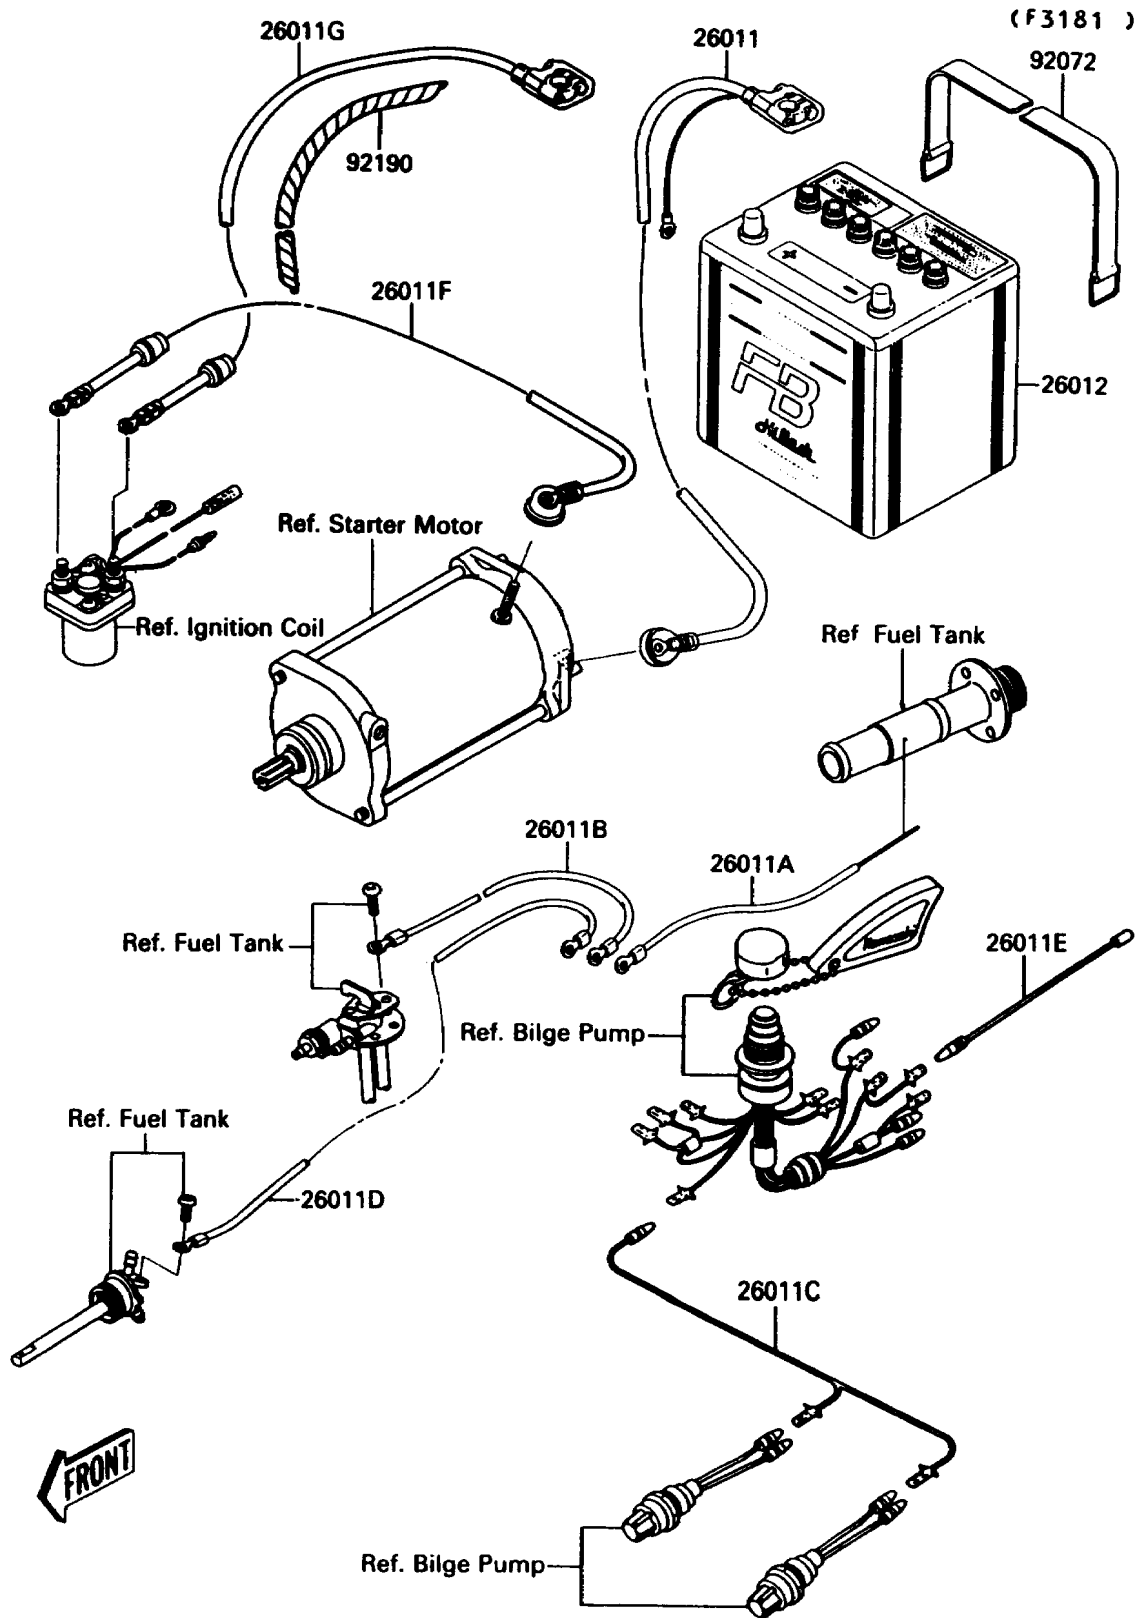

1992 Jet Mate PARTS DIAGRAM

Electrical Equipment

1992 Jet Mate PARTS LIST

Electrical Equipment

ITEM NAME	PART NUMBER	QUANTITY
WIRE-LEAD,BATTERY(-) (Ref # 26011)	26011-3752	1
WIRE-LEAD (Ref # 26011A)	26011-3763	1
WIRE-LEAD (Ref # 26011B)	26011-3765	1
WIRE-LEAD (Ref # 26011C)	26011-3766	1
WIRE-LEAD (Ref # 26011D)	26011-3767	1
WIRE-LEAD (Ref # 26011E)	26011-3768	1
WIRE-LEAD (Ref # 26011F)	26011-3781	1
WIRE-LEAD,BATTERY(+) (Ref # 26011G)	26011-3782	1
BATTERY,12V 40AH/5HR,50D20R (Ref # 26012)	26012-3715	1
BAND,L=384 (Ref # 92072)	92072-3713	1
TUBE (Ref # 92190)	92190-3704	1