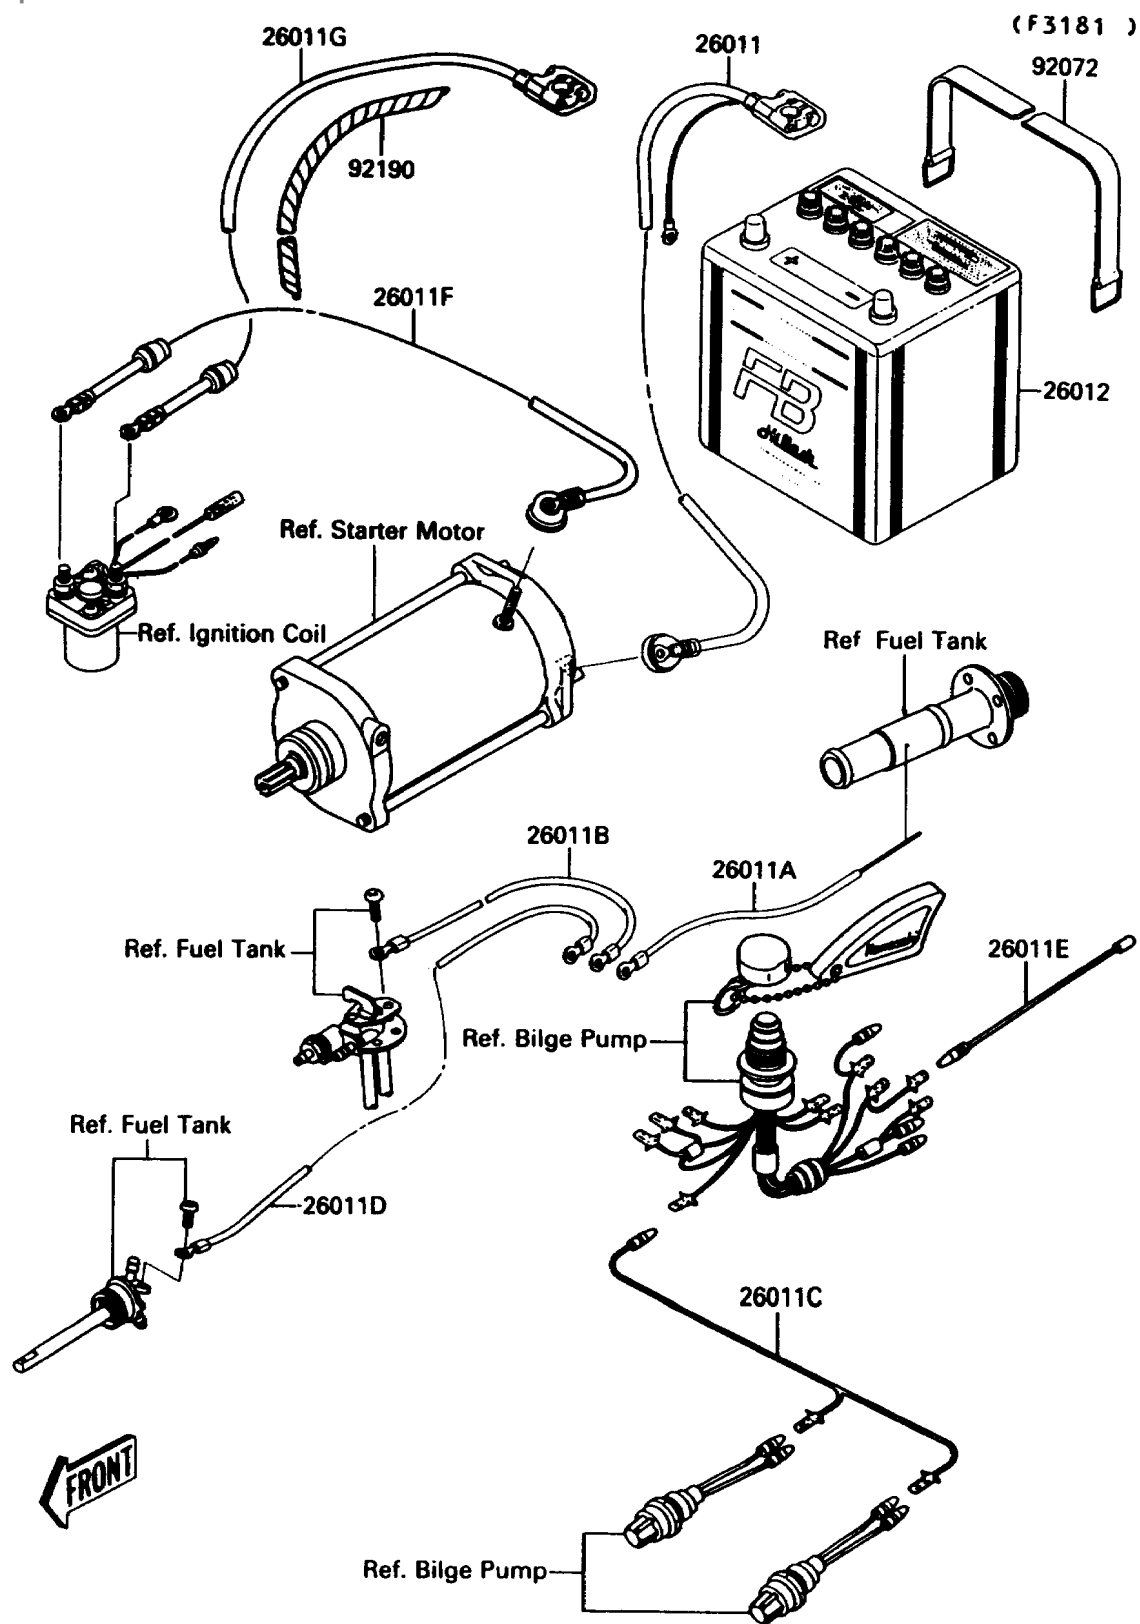

# 1991 Jet Mate PARTS DIAGRAM

## Electrical Equipment

# 1991 Jet Mate PARTS LIST

## Electrical Equipment

ITEM NAME	PART NUMBER	QUANTITY
WIRE-LEAD,BATTERY(-) (Ref # 26011)	26011-3752	1
WIRE-LEAD (Ref # 26011A)	26011-3763	1
WIRE-LEAD (Ref # 26011B)	26011-3765	1
WIRE-LEAD (Ref # 26011C)	26011-3766	1
WIRE-LEAD (Ref # 26011D)	26011-3767	1
WIRE-LEAD (Ref # 26011E)	26011-3768	1
WIRE-LEAD (Ref # 26011F)	26011-3781	1
WIRE-LEAD,BATTERY(+) (Ref # 26011G)	26011-3782	1
BATTERY,12V 40AH/5HR,50D20R (Ref # 26012)	26012-3715	1
BAND,L=384 (Ref # 92072)	92072-3713	2
TUBE (Ref # 92190)	92190-3704	1