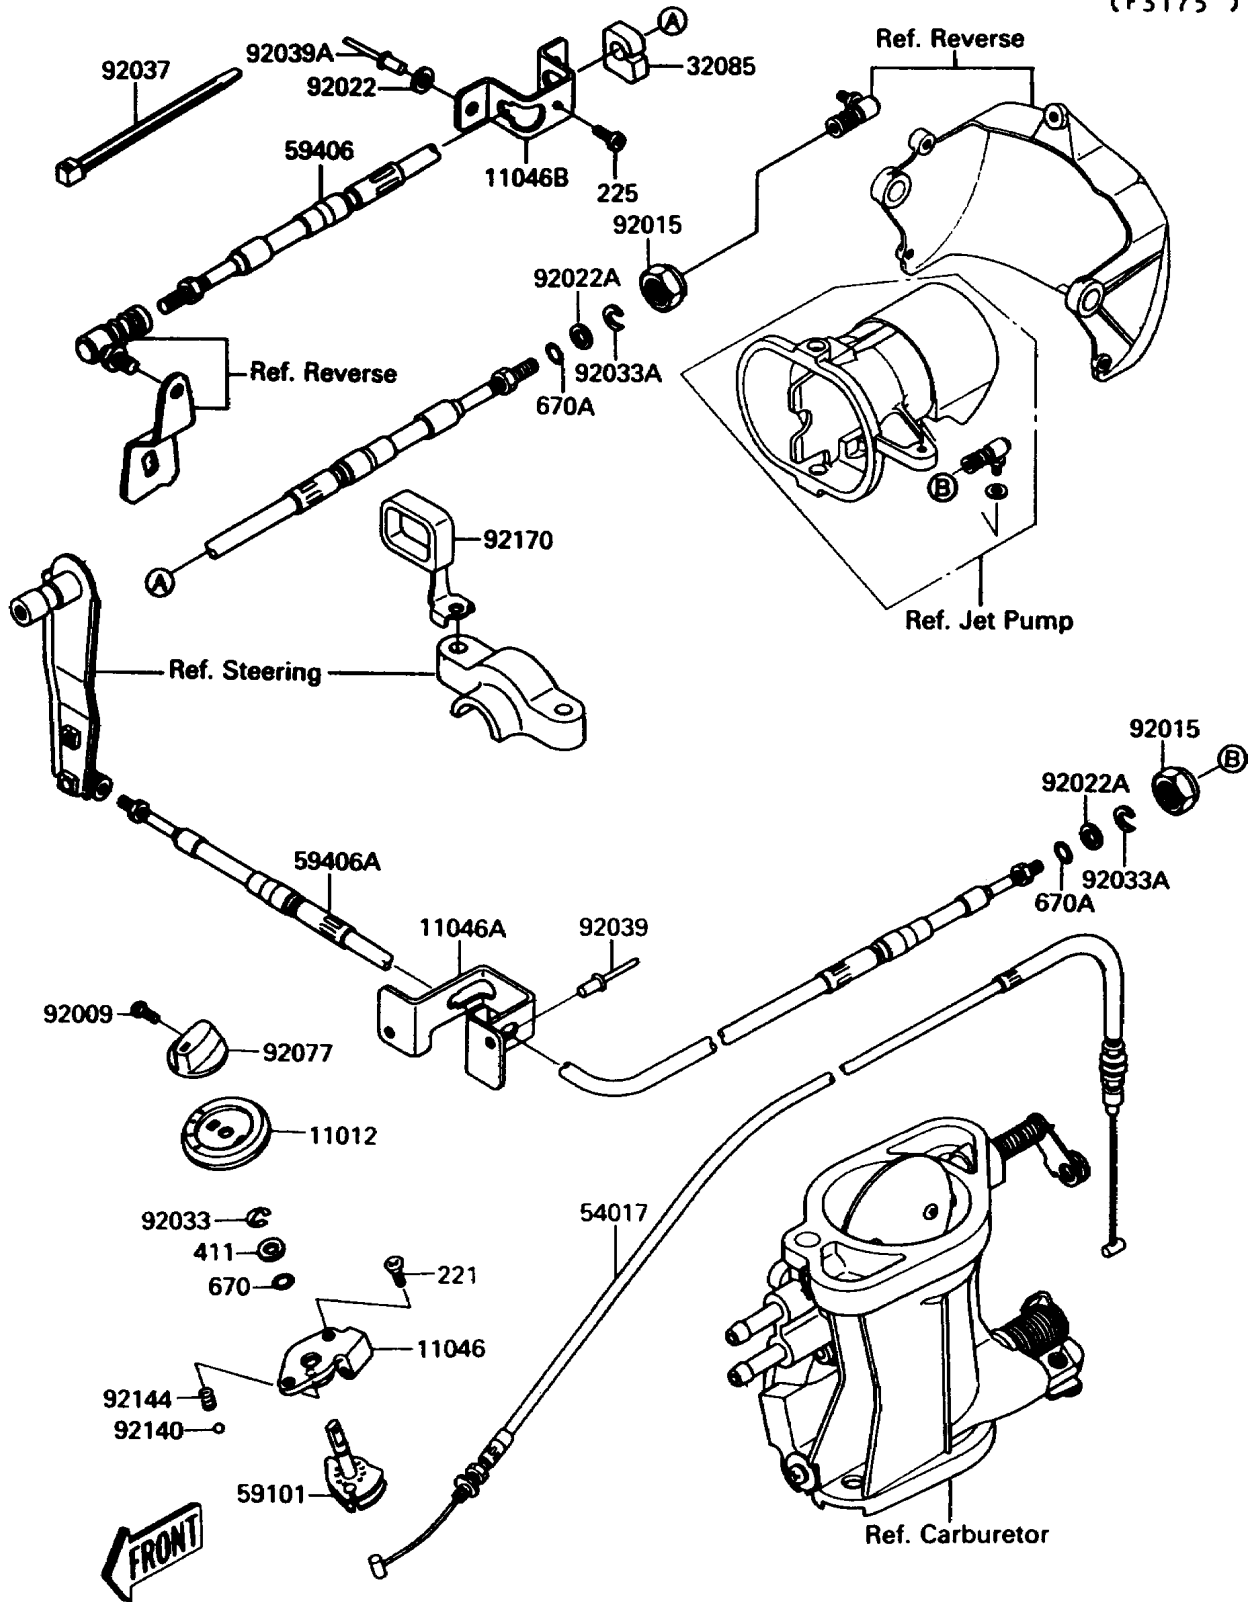

1992 Jet Mate PARTS DIAGRAM

Cable

(F3175)

1992 Jet Mate PARTS LIST

Cable

ITEM NAME	PART NUMBER	QUANTITY
CAP,STARTER CABLE (Ref # 11012)	11012-3731	1
BRACKET,STARTER CABLE (Ref # 11046)	11046-3712	1
BRACKET,STEERING CABLE (Ref # 11046A)	11046-3730	1
BRACKET,REVERSE CABLE (Ref # 11046B)	11046-3832	1
DETENT (Ref # 32085)	59346-504	1
CABLE-STARTER (Ref # 54017)	54017-3716	1
REEL,STARTER CABLE (Ref # 59101)	59101-3704	1
CABLE-STRG,REVERSE (Ref # 59406)	59406-3715	1
CABLE-STRG (Ref # 59406A)	59406-3717	1
SCREW,4X8 (Ref # 92009)	92009-3729	1
NUT,20MM (Ref # 92015)	92015-526	1
WASHER,5X16X1.5 (Ref # 92022)	92022-3041	1
WASHER (Ref # 92022A)	92022-535	1
RING-SNAP,7MM (Ref # 92033)	92033-3704	1
RING-SNAP (Ref # 92033A)	92036-501	1
CLAMP (Ref # 92037)	92037-1173	1
RIVET,4.8MM (Ref # 92039)	92039-3719	1
RIVET (Ref # 92039A)	92039-3737	1
KNOB (Ref # 92077)	92077-3709	1
BALL,3MM (Ref # 92140)	92140-3702	1
SPRING (Ref # 92144)	92144-3712	1
CLAMP,CABLE (Ref # 92170)	92170-3719	1
SCREW-CSK-CROS (Ref # 221)	221R0514	1
SCREW-PAN-WSP-CROS,5X12 (Ref # 225)	225R0512	1
WASHER-PLAIN,8MM (Ref # 411)	411S0800	1
O RING,8MM (Ref # 670)	670B1508	1
O RING,11MM (Ref # 670A)	670B2011	1