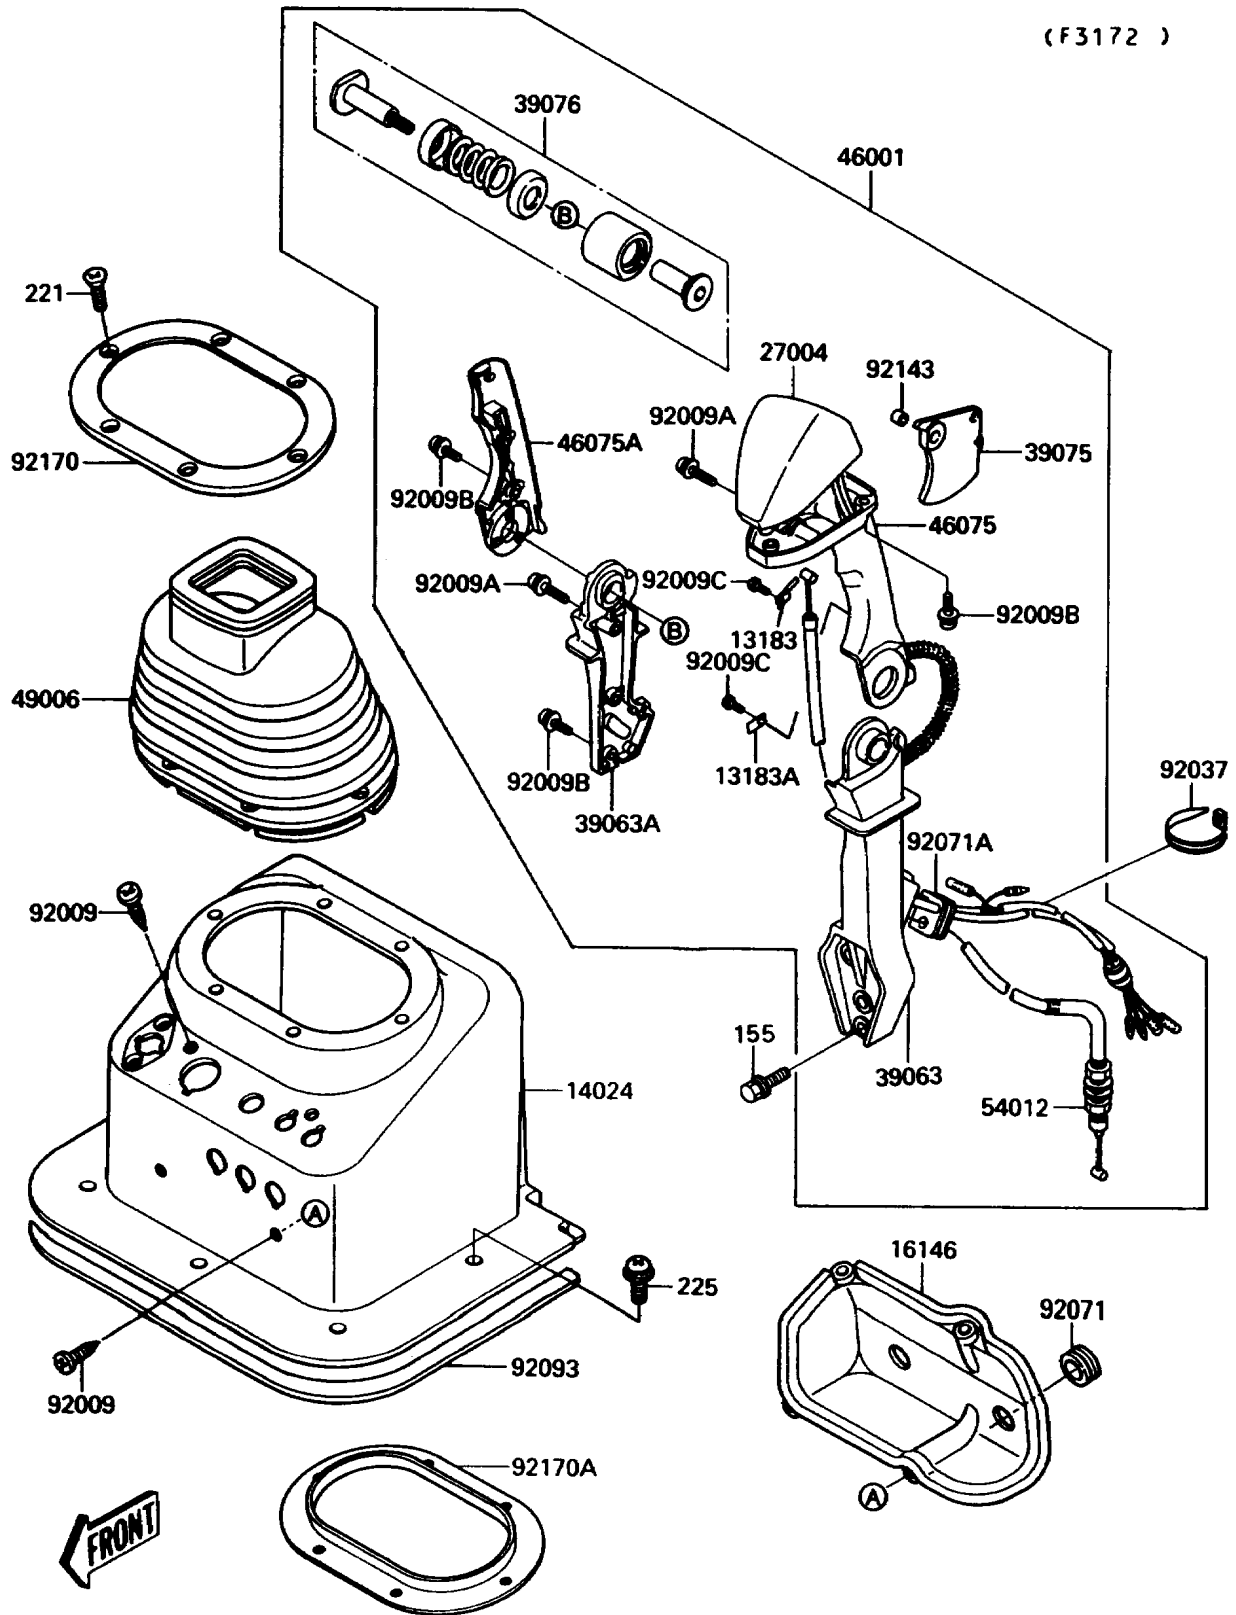

1992 Jet Mate

PARTS DIAGRAM

Handlebar

1992 Jet Mate

PARTS LIST

Handlebar

ITEM NAME	PART NUMBER	QUANTITY
PLATE,SWITCH HARNESS (Ref # 13183)	13183-3763	1
PLATE,THROTTLE CABLE (Ref # 13183A)	13183-3764	1
COVER,HANDLE,P.WHITE (Ref # 14024)	14024-3752-F1	1
COVER-ASSY,FUSE (Ref # 16146)	16146-3705	1
SWITCH-ASSY,START&STOP (Ref # 27004)	27004-3712	1
HOUSING-CONTROL,LH (Ref # 39063)	39063-3710	1
HOUSING-CONTROL,RH (Ref # 39063A)	39063-3711	1
LEVER-THROTTLE (Ref # 39075)	39075-3707	1
LIMITER (Ref # 39076)	39076-3702	1
HANDLE-ASSY (Ref # 46001)	46001-3702	1
GRIP,LH (Ref # 46075)	46075-3716	1
GRIP,RH (Ref # 46075A)	46075-3717	1
BOOT,HANDLE (Ref # 49006)	49006-3712	1
CABLE-THROTTLE (Ref # 54012)	54012-3724	1
SCREW,TAPPING,5X20 (Ref # 92009)	92009-3756	4
SCREW,5X30 (Ref # 92009A)	92009-3774	2
SCREW,5X20 (Ref # 92009B)	92009-3775	8
SCREW,3X6 (Ref # 92009C)	92009-3776	2
CLAMP (Ref # 92037)	92037-1173	1
GROMMET (Ref # 92071)	92071-1027	2
GROMMET (Ref # 92071A)	92071-3775	1
SEAL (Ref # 92093)	92093-3724	1
COLLAR (Ref # 92143)	92143-3719	1
CLAMP,HANDLE BOOT,UPP (Ref # 92170)	92170-3702	1
CLAMP,HANDLE BOOT,LWR (Ref # 92170A)	92170-3703	1
BOLT-WSP-SMALL,8X35 (Ref # 155)	155R0835	4
SCREW-CSK-CROS,4X16 (Ref # 221)	221R0416	6
SCREW-PAN-WSP-CROS,6X20 (Ref # 225)	225R0620	5