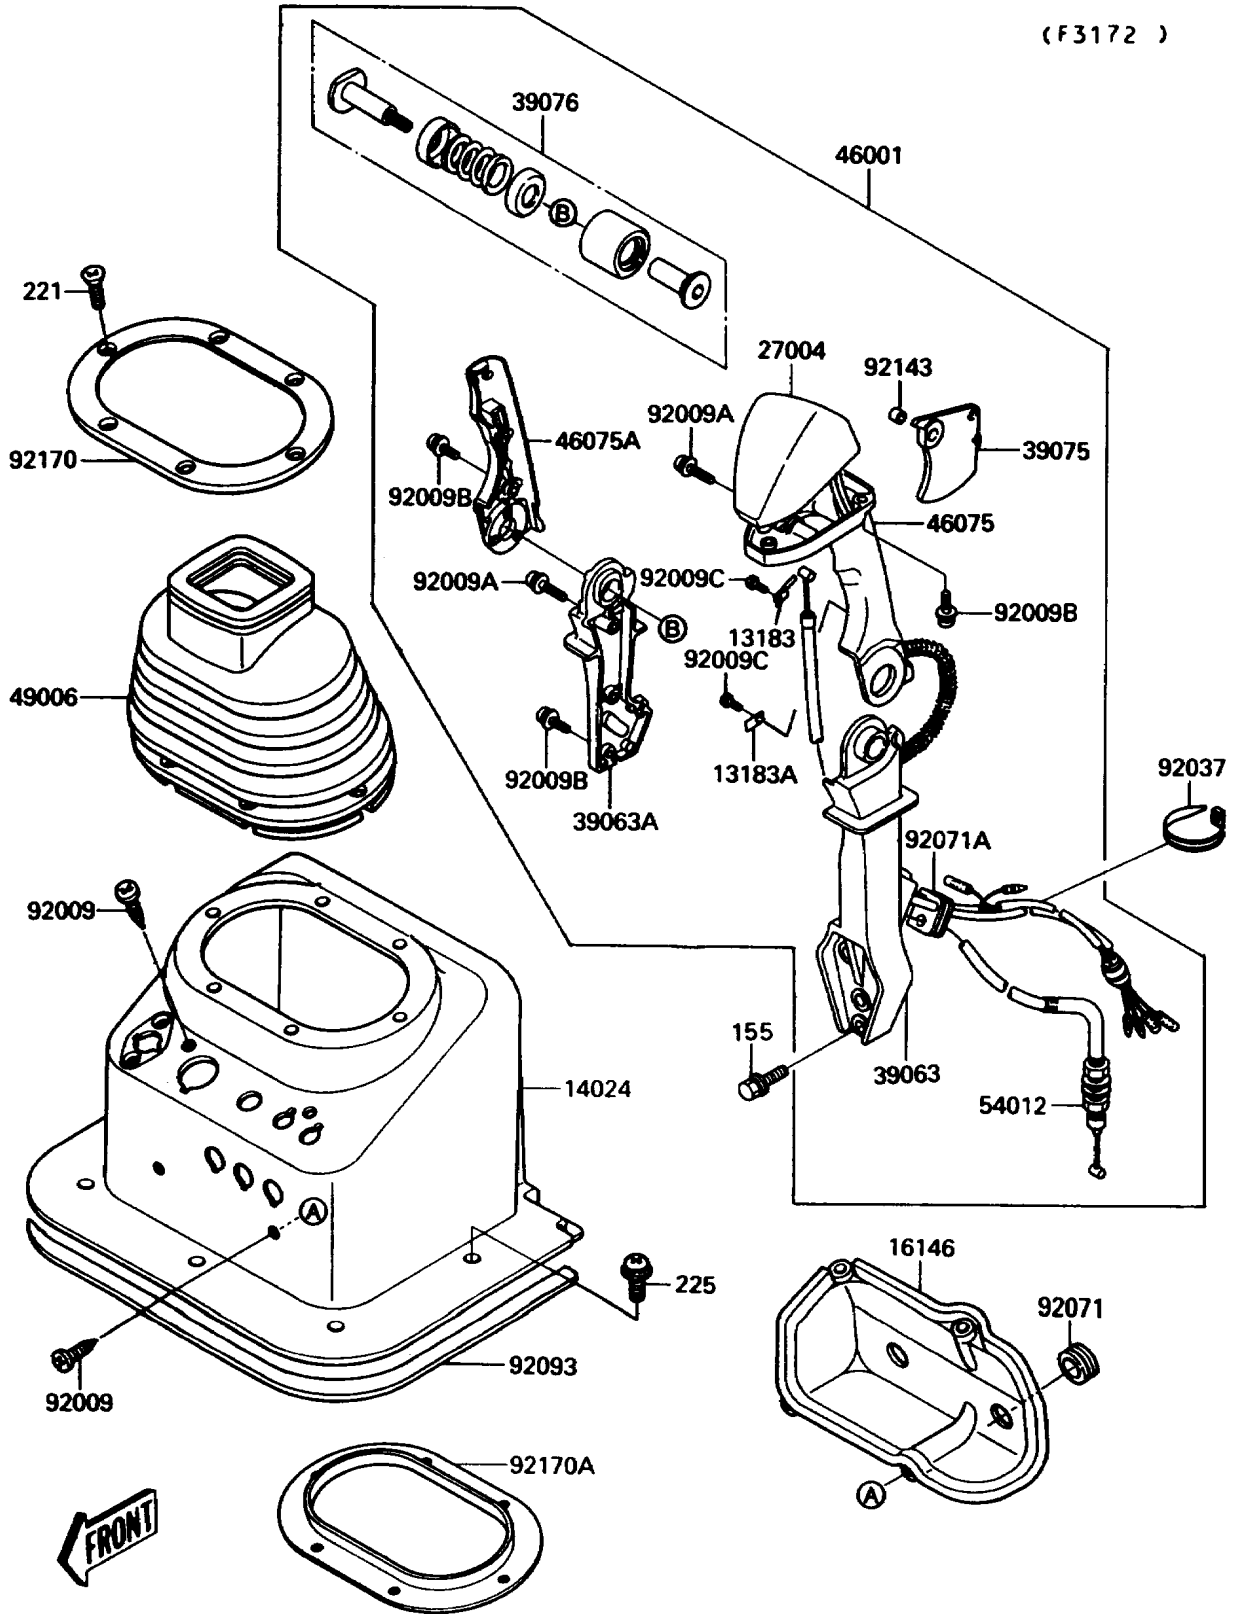

# 1991 Jet Mate PARTS DIAGRAM

Handlebar

# 1991 Jet Mate PARTS LIST

## Handlebar

ITEM NAME	PART NUMBER	QUANTITY
PLATE,SWITCH HARNESS (Ref # 13183)	13183-3763	1
PLATE,THROTTLE CABLE (Ref # 13183A)	13183-3764	1
COVER,HANDLE,P.WHITE (Ref # 14024)	14024-3752-F1	1
COVER-ASSY,FUSE (Ref # 16146)	16146-3705	1
SWITCH-ASSY,START&STOP (Ref # 27004)	27004-3712	1
HOUSING-CONTROL,LH (Ref # 39063)	39063-3710	1
HOUSING-CONTROL,RH (Ref # 39063A)	39063-3711	1
LEVER-THROTTLE (Ref # 39075)	39075-3707	1
LIMITER (Ref # 39076)	39076-3702	1
HANDLE-ASSY (Ref # 46001)	46001-3702	1
GRIP,LH (Ref # 46075)	46075-3716	1
GRIP,RH (Ref # 46075A)	46075-3717	1
BOOT,HANDLE (Ref # 49006)	49006-3712	1
CABLE-THROTTLE (Ref # 54012)	54012-3724	1
SCREW,TAPPING,5X20 (Ref # 92009)	92009-3756	4
SCREW,5X30 (Ref # 92009A)	92009-3774	2
SCREW,5X20 (Ref # 92009B)	92009-3775	8
SCREW,3X6 (Ref # 92009C)	92009-3776	2
CLAMP (Ref # 92037)	92037-1173	1
GROMMET (Ref # 92071)	92071-1027	2
GROMMET (Ref # 92071A)	92071-3775	1
SEAL (Ref # 92093)	92093-3724	1
COLLAR (Ref # 92143)	92143-3719	1
CLAMP,HANDLE BOOT,UPP (Ref # 92170)	92170-3702	1
CLAMP,HANDLE BOOT,LWR (Ref # 92170A)	92170-3703	1
BOLT-WSP-SMALL,8X35 (Ref # 155)	155R0835	4
SCREW-CSK-CROS,4X16 (Ref # 221)	221R0416	6
SCREW-PAN-WSP-CROS,6X20 (Ref # 225)	225R0620	5