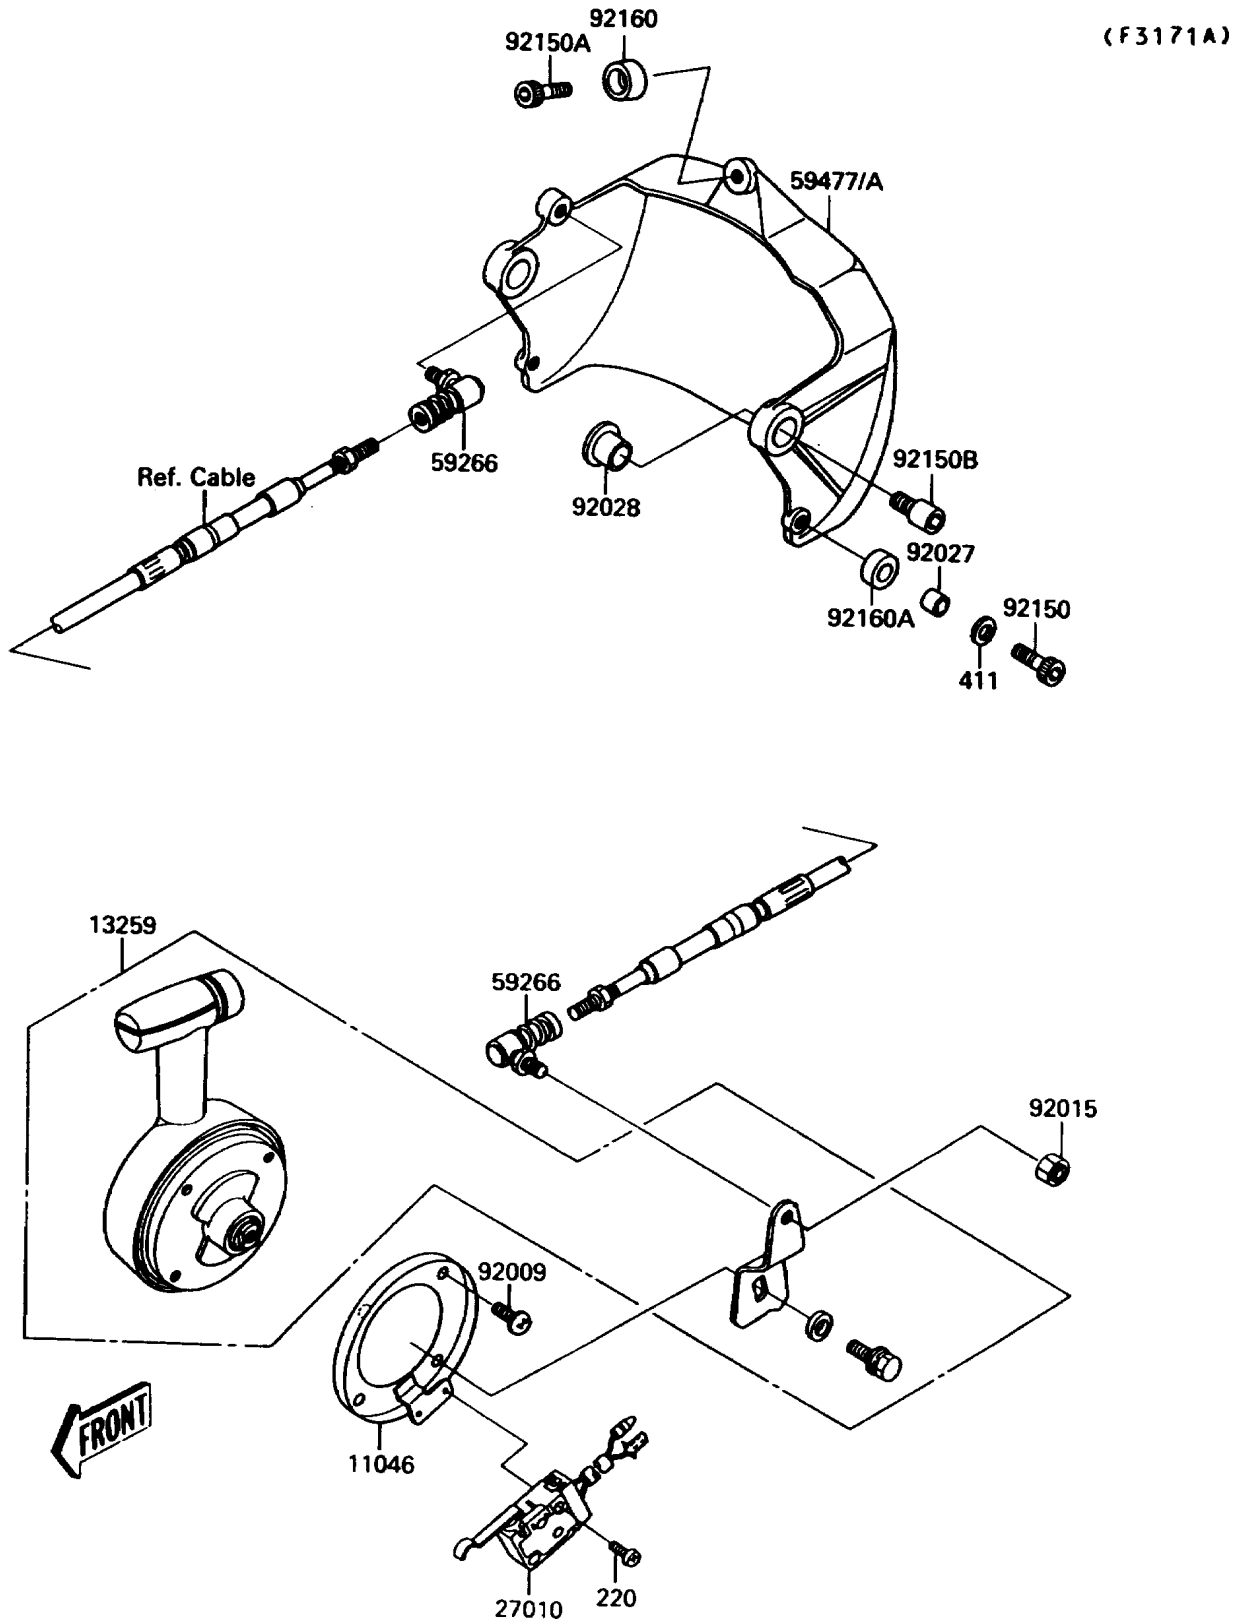

## 1992 Jet Mate PARTS DIAGRAM

Handle Pole(Reverse)

## 1992 Jet Mate PARTS LIST

Handle Pole(Reverse)

ITEM NAME	PART NUMBER	QUANTITY
BRACKET,SHIFT CONTROL LEVER (Ref # 11046)	11046-3812	1
LEVER-ASSY-SHIFT CONTROL (Ref # 13259)	13259-3701	1
SWITCH (Ref # 27010)	27010-3718	1
JOINT-BALL (Ref # 59266)	59266-3701	1
BUCKET-REVERSE (Ref # 59477A)	59477-3702	1
SCREW,5X12 (Ref # 92009)	92009-3737	1
NUT,LOCK,6MM (Ref # 92015)	92015-3766	1
COLLAR,6.2X10X10 (Ref # 92027)	92027-3705	1
BUSHING (Ref # 92028)	92028-3740	1
BOLT,SOCKET,6X20 (Ref # 92150)	92150-3748	1
BOLT,SOCKET,6X10 (Ref # 92150A)	92150-3759	1
BOLT (Ref # 92150B)	92150-3790	1
DAMPER (Ref # 92160)	92160-3738	1
DAMPER (Ref # 92160A)	92160-3739	1
SCREW-PAN-CROS,3X14 (Ref # 220)	220R0314	1
WASHER-PLAIN,6MM (Ref # 411)	411S0600	1