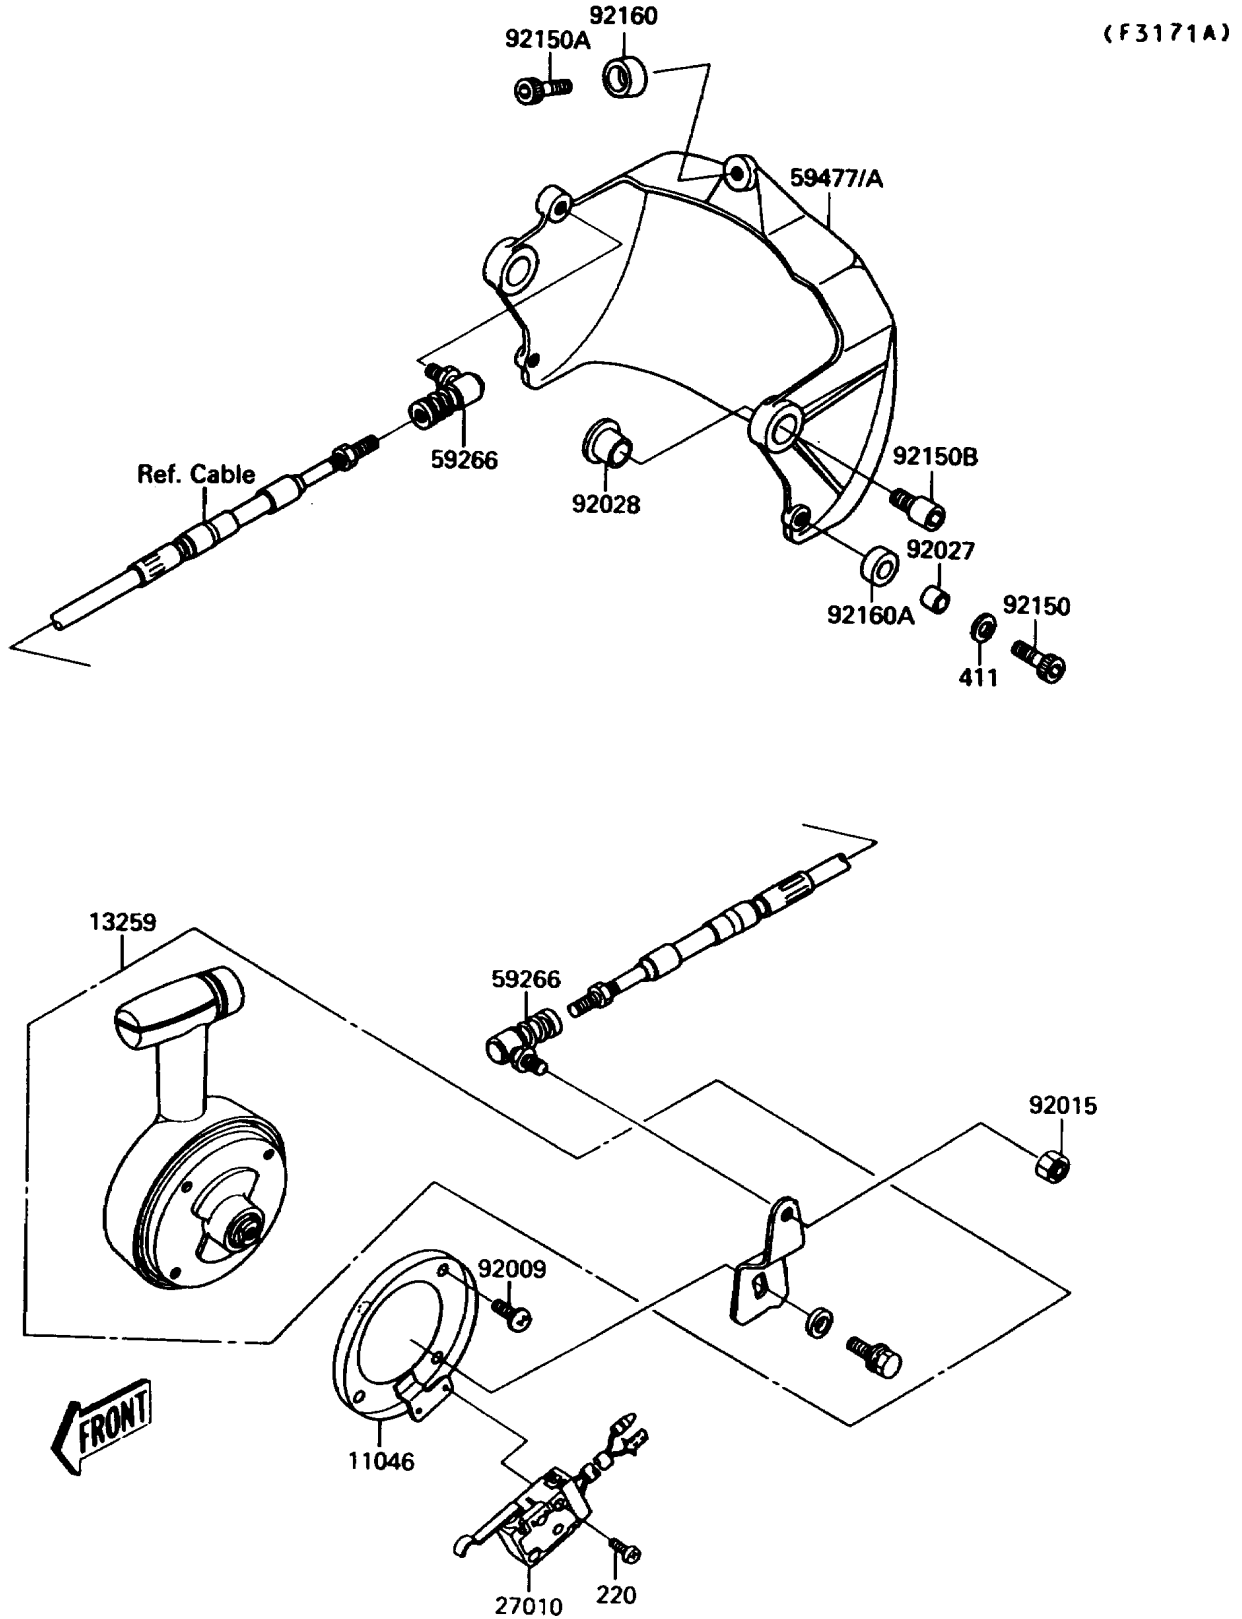

# 1991 Jet Mate PARTS DIAGRAM

Handle Pole(Reverse)

## 1991 Jet Mate PARTS LIST

Handle Pole(Reverse)

ITEM NAME	PART NUMBER	QUANTITY
BRACKET,SHIFT CONTROL LEVER (Ref # 11046)	11046-3812	1
LEVER-ASSY-SHIFT CONTROL (Ref # 13259)	13259-3701	1
SWITCH (Ref # 27010)	27010-3718	1
JOINT-BALL (Ref # 59266)	59266-3701	2
BUCKET-REVERSE (Ref # 59477)	59477-3701	1
SCREW,5X12 (Ref # 92009)	92009-3737	4
NUT,LOCK,6MM (Ref # 92015)	92015-3766	1
COLLAR,6.2X10X10 (Ref # 92027)	92027-3705	2
BUSHING (Ref # 92028)	92028-3740	2
BOLT,SOCKET,6X20 (Ref # 92150)	92150-3748	2
BOLT,SOCKET,6X10 (Ref # 92150A)	92150-3759	1
BOLT (Ref # 92150B)	92150-3790	2
DAMPER (Ref # 92160)	92160-3738	1
DAMPER (Ref # 92160A)	92160-3739	2
SCREW-PAN-CROS,3X14 (Ref # 220)	220R0314	2
WASHER-PLAIN,6MM (Ref # 411)	411S0600	2