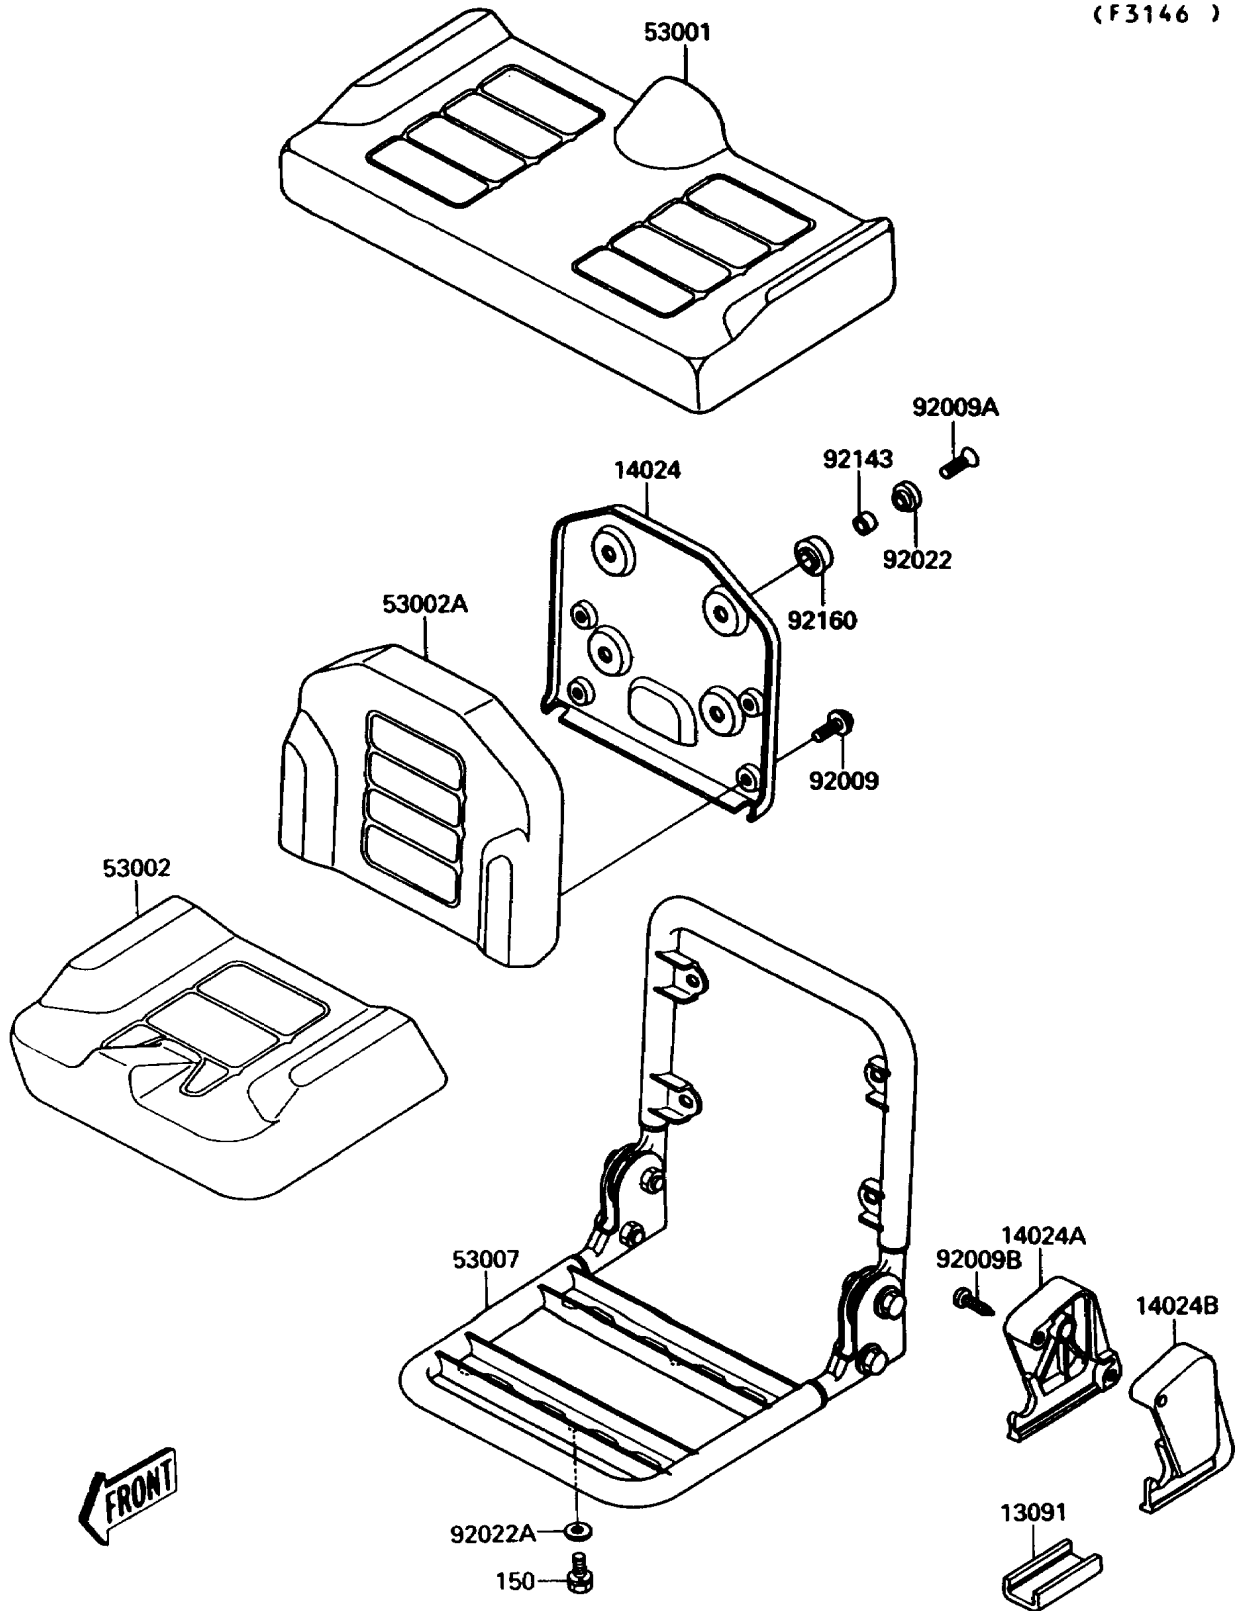

1992 Jet Mate PARTS DIAGRAM

Seat

(F3146)

1992 Jet Mate PARTS LIST

Seat

ITEM NAME	PART NUMBER	QUANTITY
HOLDER,SEAT HINGE COVER (Ref # 13091)	13091-3749	1
COVER,FRONT SEAT,P.WHITE (Ref # 14024)	14024-3749-6F	1
COVER,SEAT HINGE (Ref # 14024A)	14024-3763	1
COVER,SEAT HINGE (Ref # 14024B)	14024-3764	1
SEAT-ASSY,RR,RED (Ref # 53001)	53001-3712-MX	1
SEAT,FR,LWR,RED (Ref # 53002)	53002-3706-MX	1
SEAT,FR,UPP,RED (Ref # 53002A)	53002-3707-MX	1
FRAME-SEAT (Ref # 53007)	53007-3701	1
SCREW,6X14 (Ref # 92009)	92009-1493	1
SCREW,6X16.9 (Ref # 92009A)	92009-3709	1
SCREW,TAPPING,4X14 (Ref # 92009B)	92009-3762	1
WASHER (Ref # 92022)	92022-3732	1
WASHER (Ref # 92022A)	92022-567	1
COLLAR,7.1X10.5X6 (Ref # 92143)	92027-3702	1
DAMPER (Ref # 92160)	92160-3747	1
BOLT-WS,6X16 (Ref # 150)	150R0616	1