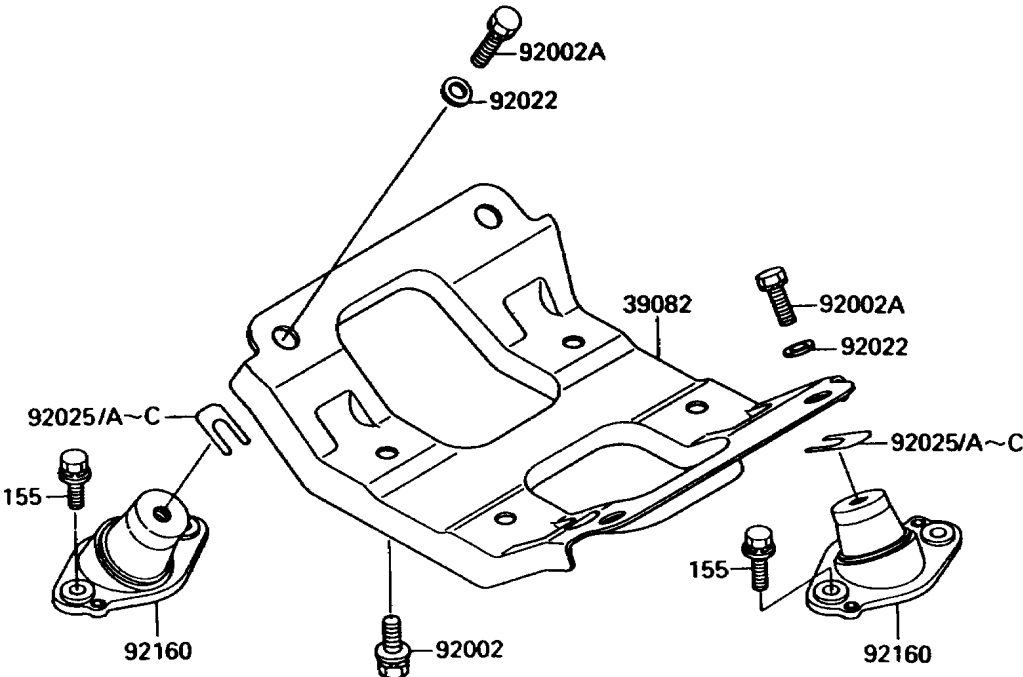

1992 Jet Mate PARTS DIAGRAM

Engine Mount

(F3144)

1992 Jet Mate PARTS LIST

Engine Mount

ITEM NAME	PART NUMBER	QUANTITY
MOUNT-ENGINE (Ref # 39082)	39082-3705	1
BOLT,10X25 (Ref # 92002)	92002-3765	1
BOLT,10X25 (Ref # 92002A)	92002-3770	1
WASHER,32X10.5X4 (Ref # 92022)	92022-3023	1
SHIM,T=0.3MM (Ref # 92025)	92025-3705	1
SHIM,T=0.5MM (Ref # 92025A)	92025-3706	1
SHIM,T=1.0MM (Ref # 92025B)	92025-3707	1
SHIM,T=1.5MM (Ref # 92025C)	92025-3708	1
DAMPER,ENGINE MOUNT (Ref # 92160)	92160-3761	1
BOLT-WSP-SMALL,8X20 (Ref # 155)	155R0820	1