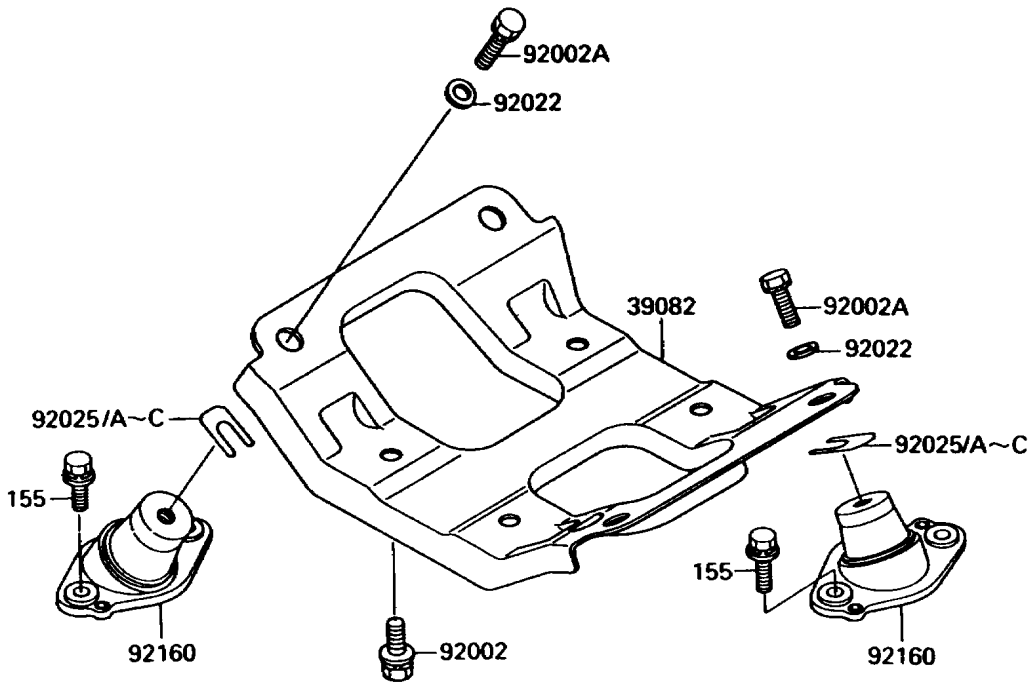

1991 Jet Mate PARTS DIAGRAM

Engine Mount

(F3144)

1991 Jet Mate PARTS LIST

Engine Mount

ITEM NAME	PART NUMBER	QUANTITY
MOUNT-ENGINE (Ref # 39082)	39082-3705	1
BOLT,10X25 (Ref # 92002)	92002-3765	4
BOLT,10X25 (Ref # 92002A)	92002-3770	4
WASHER,32X10.5X4 (Ref # 92022)	92022-3023	4
SHIM,T=0.3MM (Ref # 92025)	92025-3705	AR
SHIM,T=0.5MM (Ref # 92025A)	92025-3706	AR
SHIM,T=1.0MM (Ref # 92025B)	92025-3707	AR
SHIM,T=1.5MM (Ref # 92025C)	92025-3708	AR
DAMPER,ENGINE MOUNT (Ref # 92160)	92160-3761	4
BOLT-WSP-SMALL,8X20 (Ref # 155)	155R0820	8