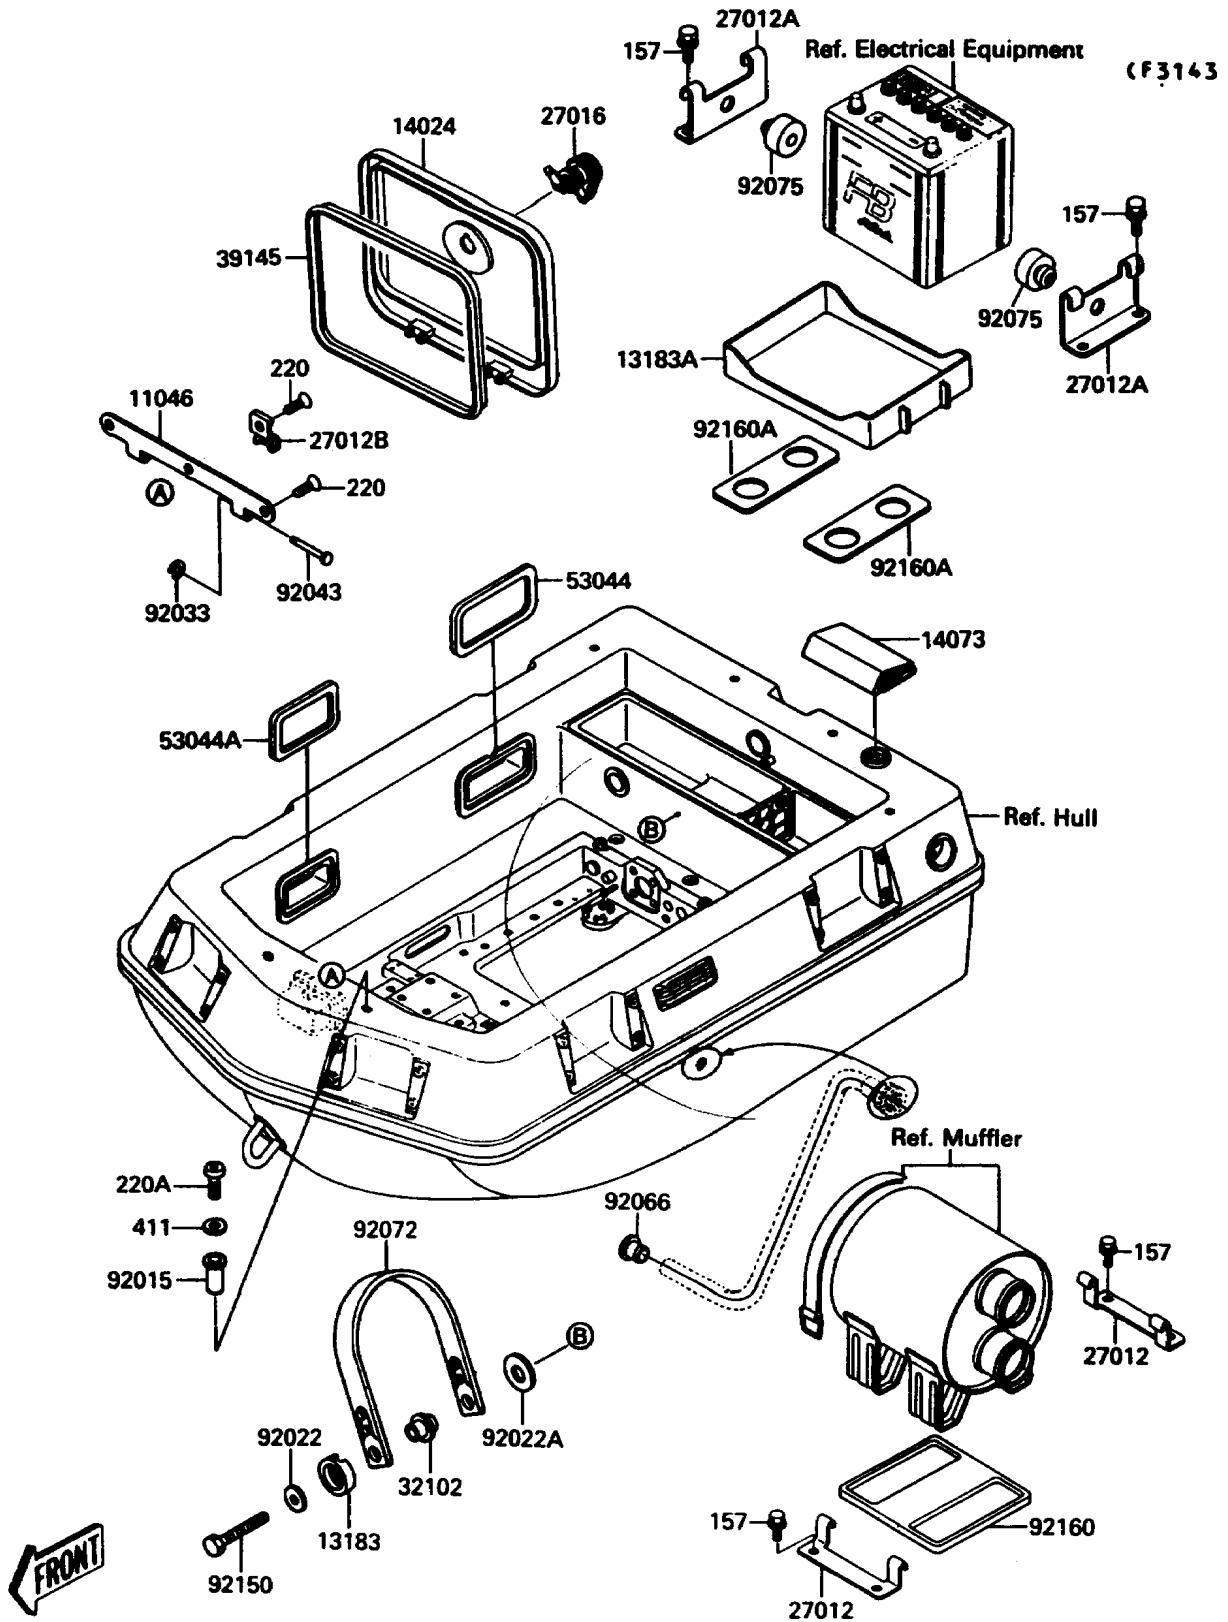

## 1992 Jet Mate PARTS DIAGRAM

Hull Fitting

## 1992 Jet Mate PARTS LIST

Hull Fitting

ITEM NAME	PART NUMBER	QUANTITY
BRACKET,STRAGE (Ref # 11046)	11046-3768	1
PLATE (Ref # 13183)	13169-3714	1
PLATE,BATTERY (Ref # 13183A)	13183-3751	1
COVER,FRONT STORAGE,P.WHITE (Ref # 14024)	14024-3742-6F	1
DUCT,BLOWER (Ref # 14073)	14073-3719	1
HOOK,WATER MUFFLER (Ref # 27012)	27012-3728	1
HOOK,BATTERY (Ref # 27012A)	27012-3736	1
HOOK,STRAGE LOCK (Ref # 27012B)	27012-3747	1
LOCK-ASSY,STRAGE (Ref # 27016)	27016-3711	1
PIPE (Ref # 32102)	32102-3704	1
TRIM-SEAL (Ref # 39145)	39145-3724	1
TRIM,REAR SIDE (Ref # 53044)	53044-3705	1
TRIM,FRONT SIDE (Ref # 53044A)	53044-3706	1
NUT,6MM (Ref # 92015)	92015-3792	1
WASHER (Ref # 92022)	92022-3710	1
WASHER,15X34X2.0 (Ref # 92022A)	92022-3738	1
RING-SNAP,2MM (Ref # 92033)	92033-3711	1
PIN,3X31 (Ref # 92043)	92043-3724	1
PLUG,PROTECTOR (Ref # 92066)	92066-3722	1
BAND,SEAT (Ref # 92072)	92072-3737	1
DAMPER (Ref # 92075)	92075-1737	1
BOLT,6X30 (Ref # 92150)	92150-3766	1
DAMPER,WATER MUFFLER (Ref # 92160)	92160-3705	1
DAMPER (Ref # 92160A)	92160-3722	1
BOLT-WSP,6X16 (Ref # 157)	157R0616	1
SCREW-PAN-CROS,6X14 (Ref # 220)	220R0614	1
SCREW-PAN-CROS,6X16 (Ref # 220A)	220R0616	1
WASHER-PLAIN,6MM (Ref # 411)	411S0600	1