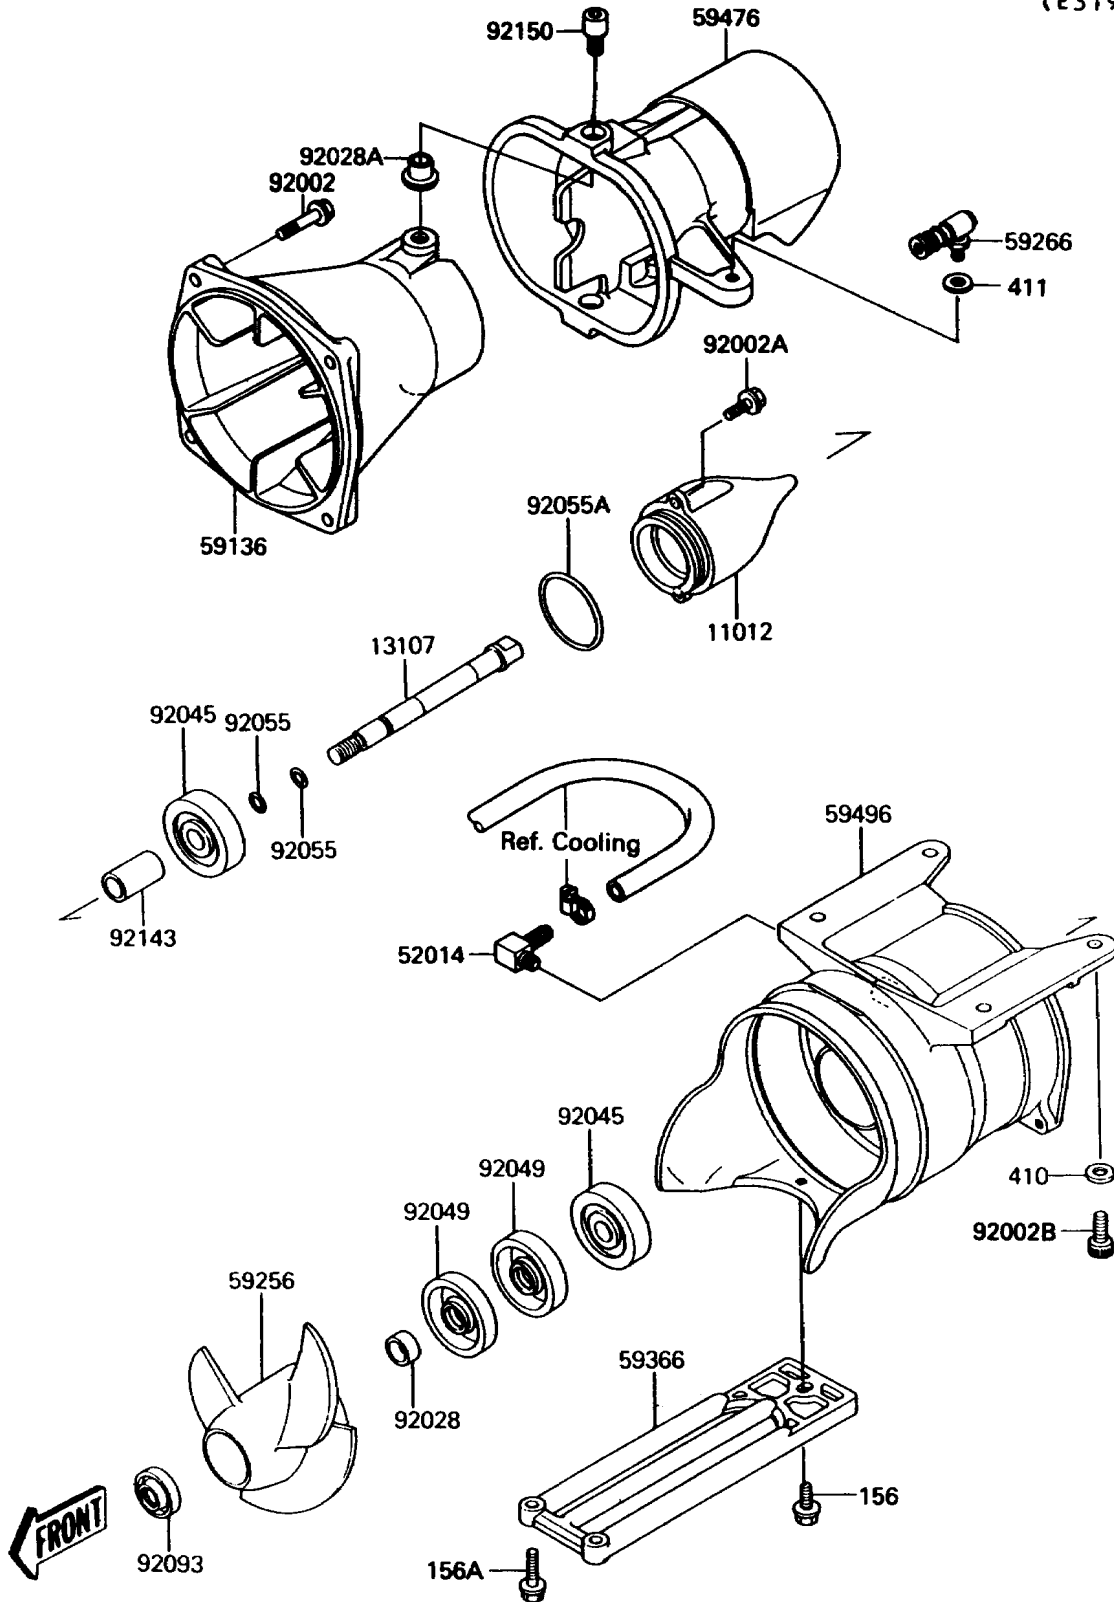

1992 Jet Mate PARTS DIAGRAM

Jet Pump

(E3191)

1992 Jet Mate PARTS LIST

Jet Pump

ITEM NAME	PART NUMBER	QUANTITY
CAP,JET PUMP (Ref # 11012)	11012-3712	1
SHAFT,JET PUMP (Ref # 13107)	13107-3721	1
ELBOW (Ref # 52014)	52014-3002	1
NOZZLE-PUMP (Ref # 59136)	59136-3709	1
IMPELLER (Ref # 59256)	59256-3714	1
JOINT-BALL (Ref # 59266)	59266-3701	1
GRATE (Ref # 59366)	59366-3702	1
NOZZLE-STRG (Ref # 59476)	59476-3710	1
VANE-GUIDE (Ref # 59496)	59496-3701	1
BOLT,6X25 (Ref # 92002)	92002-3714	1
BOLT,6X16 (Ref # 92002A)	92002-3728	1
BOLT,SOCKET,8X20 (Ref # 92002B)	92002-3771	1
BUSHING,17X25X15 (Ref # 92028)	92028-3717	1
BUSHING (Ref # 92028A)	92028-3740	1
BEARING-BALL,#63032RD (Ref # 92045)	92045-3706	1
SEAL-OIL,TCV-25476 (Ref # 92049)	92049-3711	1
RING-O,13X1.9 (Ref # 92055)	92055-1021	1
RING-O (Ref # 92055A)	92055-3706	1
SEAL (Ref # 92093)	92093-3702	1
COLLAR,17.4X25.4X53 (Ref # 92143)	92143-3708	1
BOLT (Ref # 92150)	92150-3790	1
BOLT-WP,6X12 (Ref # 156)	156R0612	1
BOLT-WP,6X25 (Ref # 156A)	156R0625	1
WASHER-PLAIN-SMALL,8MM (Ref # 410)	410S0800	1
WASHER-PLAIN,6MM (Ref # 411)	411S0600	1