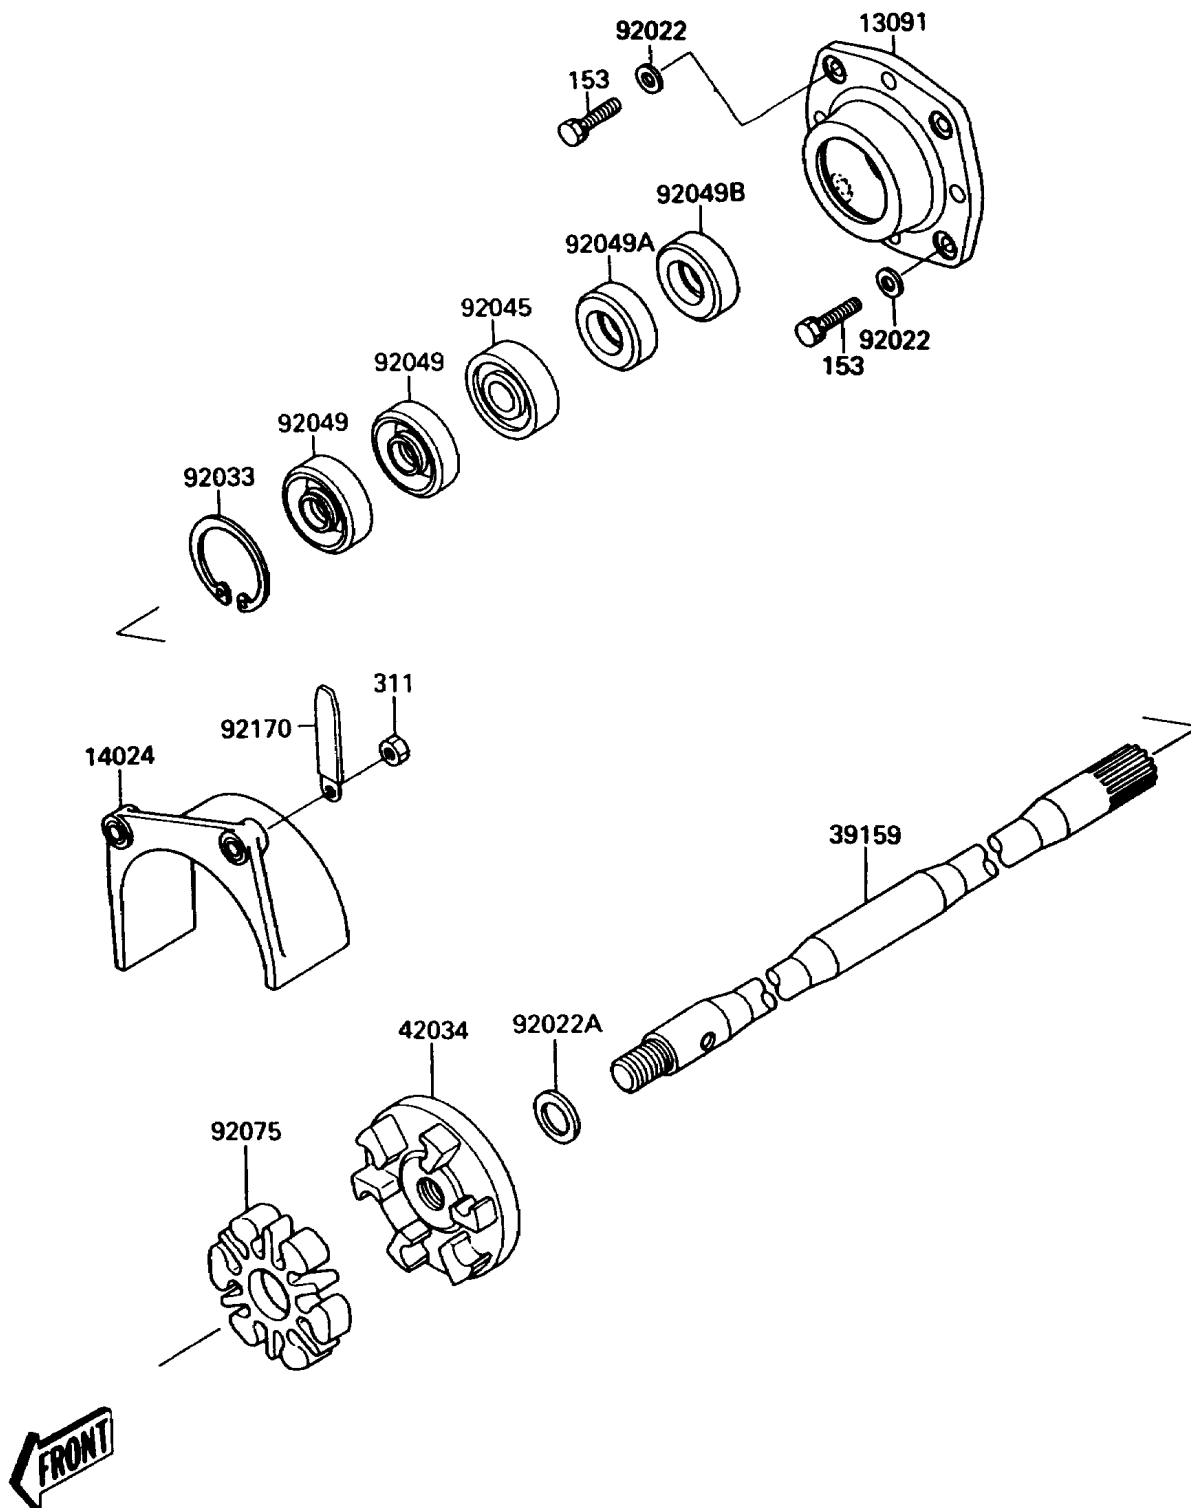

1992 Jet Mate PARTS DIAGRAM

Drive Shaft

(E3134)

1992 Jet Mate PARTS LIST

Drive Shaft

ITEM NAME	PART NUMBER	QUANTITY
HOLDER (Ref # 13091)	13091-3730	1
COVER,COUPLING (Ref # 14024)	14024-3728	1
SHAFT-DRIVE (Ref # 39159)	39159-3712	1
COUPLING (Ref # 42034)	42034-3705	1
WASHER,8.2X18X1.5 (Ref # 92022)	92022-1964	1
WASHER,18X26X2.0 (Ref # 92022A)	92022-3728	1
RING-SNAP,42MM (Ref # 92033)	92033-3713	1
BEARING-BALL,60042RD (Ref # 92045)	92045-3705	1
SEAL-OIL,S620426 (Ref # 92049)	92049-3707	1
SEAL-OIL,SCY20368 (Ref # 92049A)	92050-502	1
SEAL-OIL,SC20367 (Ref # 92049B)	92050-503	1
DAMPER,COUPLING (Ref # 92075)	92075-520	1
CLAMP (Ref # 92170)	92170-3705	1
BOLT-WS-SMALL (Ref # 153)	153R0825	1
NUT-HEX,6MM (Ref # 311)	311R0600	1