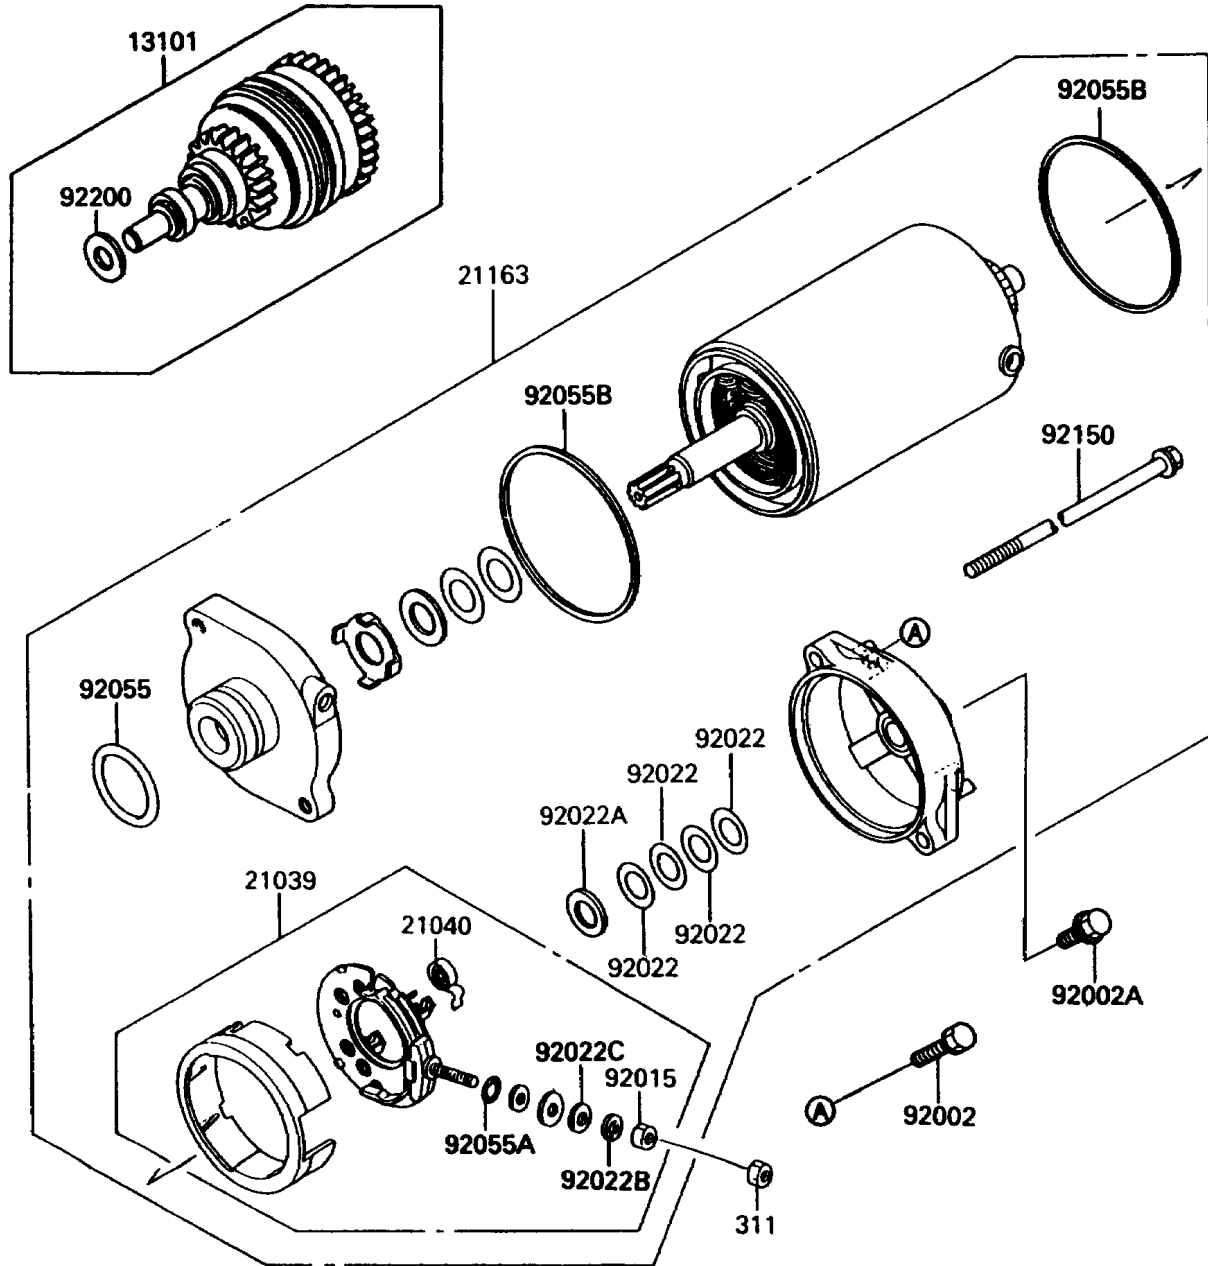

1992 Jet Mate PARTS DIAGRAM

Starter Motor

(E1840)

1992 Jet Mate PARTS LIST

Starter Motor

ITEM NAME	PART NUMBER	QUANTITY
GEAR-ASSY,ONEWAY (Ref # 13101)	13101-3703	1
BRUSH,CARBON (Ref # 21039)	21039-3703	1
SPRING-BRUSH (Ref # 21040)	21040-1055	1
STARTER-ELECTRIC (Ref # 21163)	21163-3709	1
BOLT,6X25 (Ref # 92002)	92002-3714	1
BOLT,6X12 (Ref # 92002A)	92002-3763	1
NUT,6MM (Ref # 92015)	92015-3710	1
WASHER,9.1X18X0.2 (Ref # 92022)	21025-011	1
WASHER,9.1X18X0.8 (Ref # 92022A)	92022-1132	1
WASHER,6MM (Ref # 92022B)	92022-3711	1
WASHER,6MM (Ref # 92022C)	92022-3713	1
RING-O (Ref # 92055)	92055-1276	1
RING-O,4.5X2.0 (Ref # 92055A)	92055-1370	1
RING-O,STARTER MOTOR (Ref # 92055B)	92055-1381	1
BOLT (Ref # 92150)	92150-3772	1
WASHER,12X24X1.0 (Ref # 92200)	92022-3731	1
NUT-HEX,6MM (Ref # 311)	311R0600	1