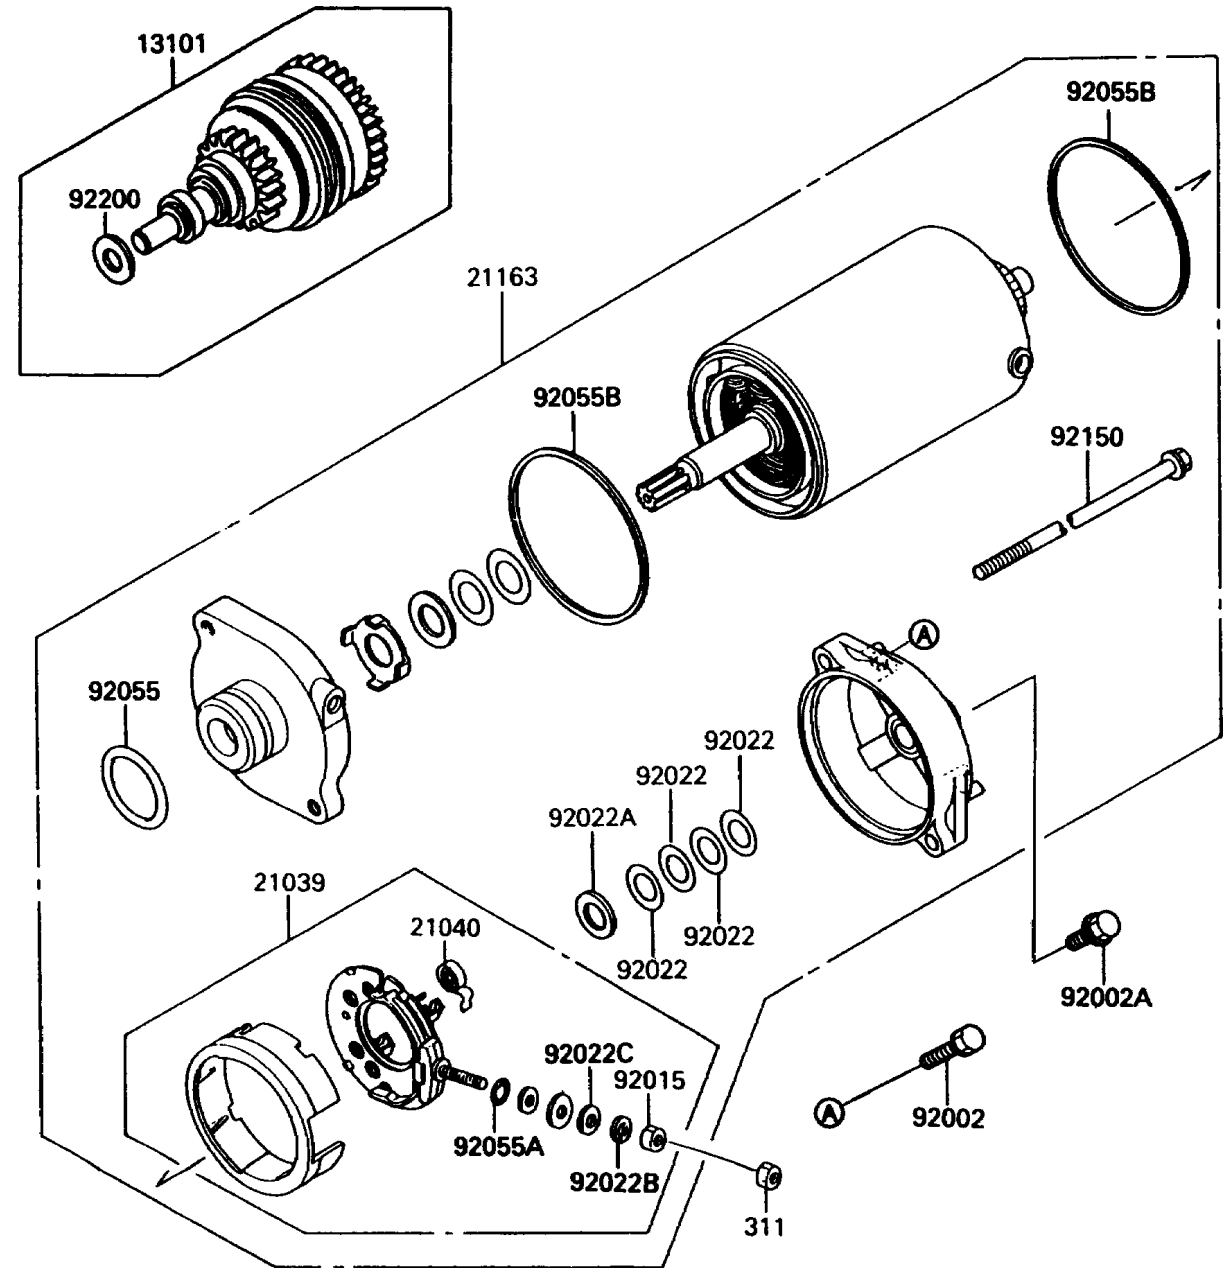

1991 Jet Mate PARTS DIAGRAM

Starter Motor

(E1840)

1991 Jet Mate PARTS LIST

Starter Motor

ITEM NAME	PART NUMBER	QUANTITY
GEAR-ASSY,ONEWAY (Ref # 13101)	13101-3703	1
BRUSH,CARBON (Ref # 21039)	21039-3703	1
SPRING-BRUSH (Ref # 21040)	21040-1055	4
STARTER-ELECTRIC (Ref # 21163)	21163-3709	1
BOLT,6X25 (Ref # 92002)	92002-3714	2
BOLT,6X12 (Ref # 92002A)	92002-3763	1
NUT,6MM (Ref # 92015)	92015-3710	1
WASHER,9.1X18X0.2 (Ref # 92022)	21025-011	4
WASHER,9.1X18X0.8 (Ref # 92022A)	92022-1132	1
WASHER,6MM (Ref # 92022B)	92022-3711	1
WASHER,6MM (Ref # 92022C)	92022-3713	1
RING-O (Ref # 92055)	92055-1276	1
RING-O,4.5X2.0 (Ref # 92055A)	92055-1370	1
RING-O,STARTER MOTOR (Ref # 92055B)	92055-1381	2
BOLT (Ref # 92150)	92150-3772	2
WASHER,12X24X1.0 (Ref # 92200)	92022-3731	1
NUT-HEX,6MM (Ref # 311)	311R0600	1