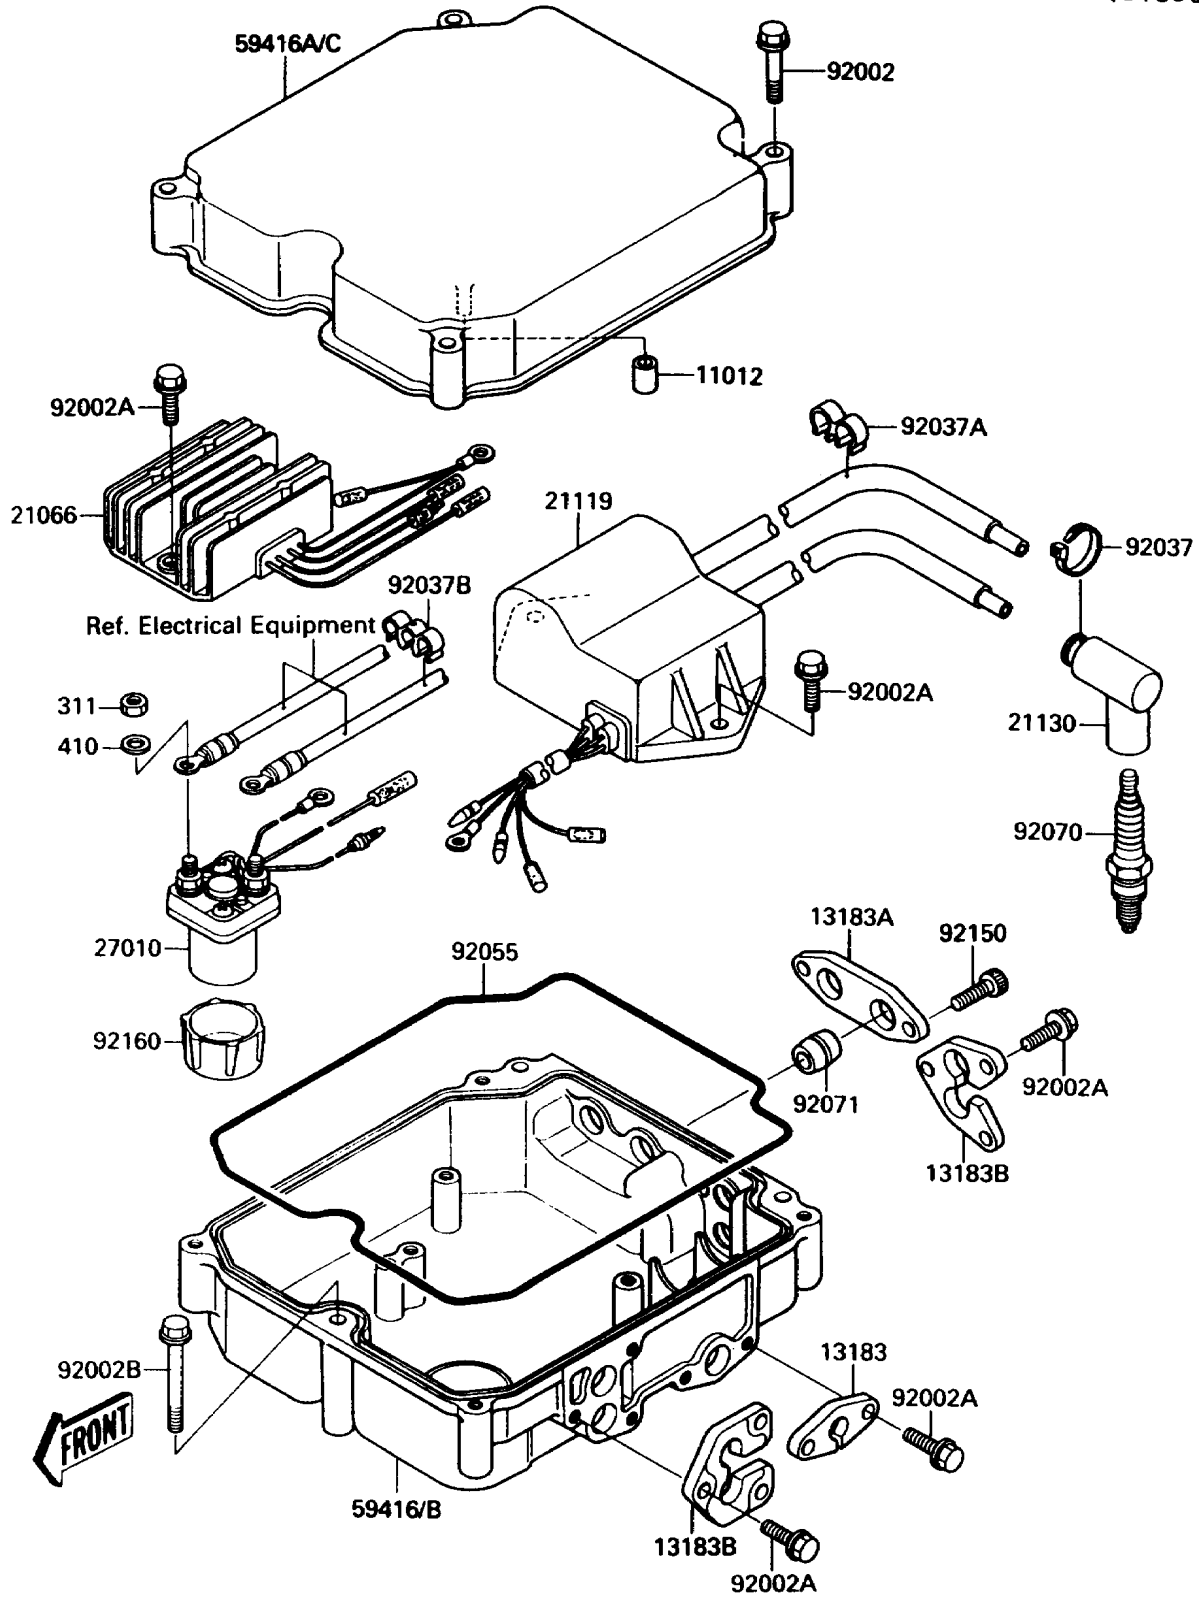

1992 Jet Mate PARTS DIAGRAM

Ignition Coil

(E1830)

1992 Jet Mate PARTS LIST

Ignition Coil

ITEM NAME	PART NUMBER	QUANTITY
CAP (Ref # 11012)	11012-3734	1
PLATE (Ref # 13183)	13183-3712	1
PLATE,ELECTRIC BASE (Ref # 13183A)	13183-3767	1
PLATE,ELECTRIC CASE (Ref # 13183B)	13183-3768	1
REGULATOR-VOLTAGE (Ref # 21066)	21066-3706	1
IGNITER (Ref # 21119)	21119-3710	1
CAP-SPARK PLUG (Ref # 21130)	21130-3704	1
SWITCH,STARTER RELAY (Ref # 27010)	27010-3714	1
CASE-ELECTRIC (Ref # 59416B)	59416-3723	1
CASE-ELECTRIC (Ref # 59416C)	59416-3724	1
BOLT,6X35 (Ref # 92002)	92002-3715	1
BOLT,6X20 (Ref # 92002A)	92002-3755	1
BOLT,6X55 (Ref # 92002B)	92002-3772	1
CLAMP (Ref # 92037)	92037-1173	1
CLAMP,HOSE (Ref # 92037A)	92037-1603	1
CLAMP,CABLE (Ref # 92037B)	92037-1697	1
RING-O,ELECTRIC CASE (Ref # 92055)	92055-3715	1
PLUG-SPARK,BR7ES(NGK) (Ref # 92070)	92070-3701	1
GROMMET,HIGH TENSION CODE (Ref # 92071)	92071-3778	1
BOLT,SOCKET,6X18 (Ref # 92150)	92150-3775	1
DAMPER (Ref # 92160)	92160-3729	1
NUT-HEX,6MM (Ref # 311)	311R0600	1
WASHER-PLAIN-SMALL,6MM (Ref # 410)	410S0600	1