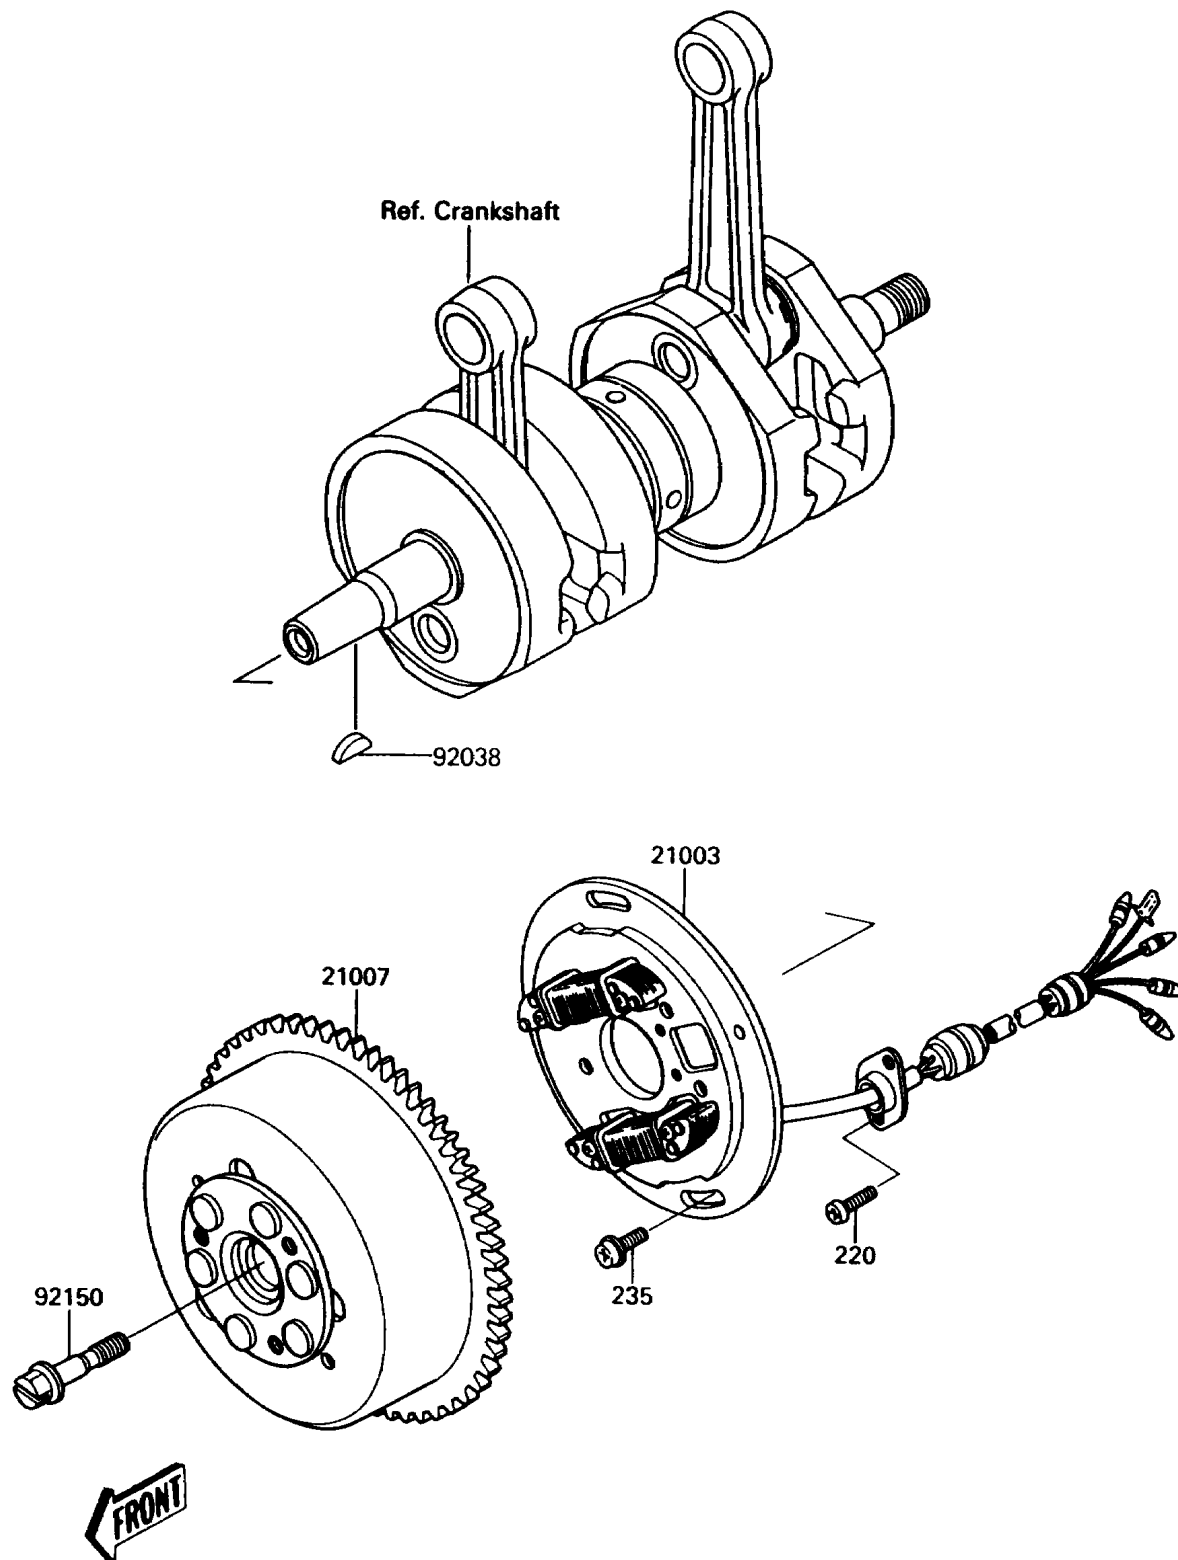

1992 Jet Mate PARTS DIAGRAM

Generator

(E1810)

1992 Jet Mate PARTS LIST

Generator

ITEM NAME	PART NUMBER	QUANTITY
STATOR (Ref # 21003)	21003-3710	1
ROTOR (Ref # 21007)	21007-3704	1
KEY,WOODRUFF (Ref # 92038)	92038-001	1
BOLT,10X38 (Ref # 92150)	92150-3736	1
SCREW-PAN-CROS (Ref # 220)	220B0512	1
SCREW-PAN-WP-CROS (Ref # 235)	235B0616	1