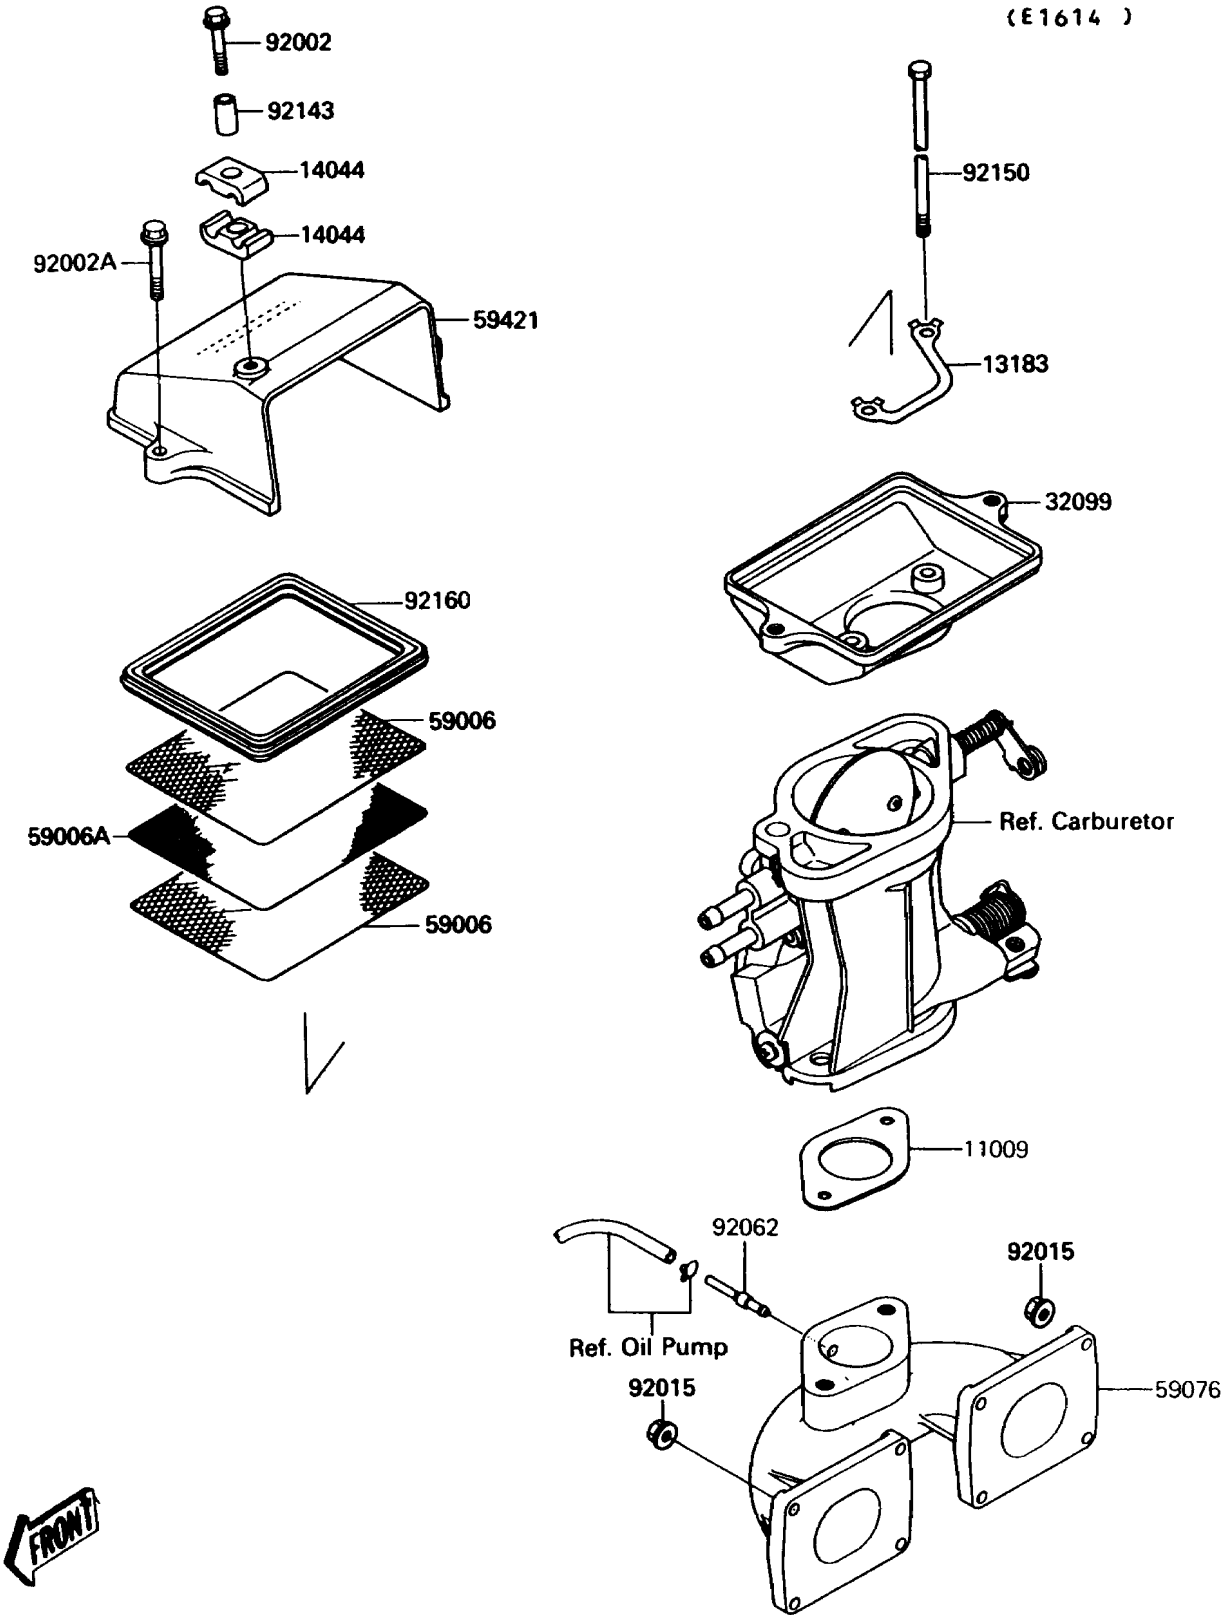

1992 Jet Mate PARTS DIAGRAM

Flame Arrester

1992 Jet Mate PARTS LIST

Flame Arrester

ITEM NAME	PART NUMBER	QUANTITY
GASKET,CARBURETOR (Ref # 11009)	11009-3753	1
PLATE (Ref # 13183)	13183-3726	1
HOLDER-CABLE (Ref # 14044)	14044-3707	1
CASE,FLAME ARRESTER (Ref # 32099)	32099-3736	1
ARRESTER-FLAME (Ref # 59006)	59006-3707	1
ARRESTER-FLAME (Ref # 59006A)	59006-3708	1
MANIFOLD-INTAKE (Ref # 59076)	59076-3711	1
COVER-INTAKE (Ref # 59421)	59421-3711	1
BOLT,6X35 (Ref # 92002)	92002-3715	1
BOLT,6X30 (Ref # 92002A)	92002-3726	1
NUT,6MM (Ref # 92015)	92015-3767	1
NOZZLE (Ref # 92062)	92062-3703	1
COLLAR,7.5X10.5X24 (Ref # 92143)	92143-3717	1
BOLT,6X113 (Ref # 92150)	92150-3724	1
DAMPER (Ref # 92160)	92160-3704	1