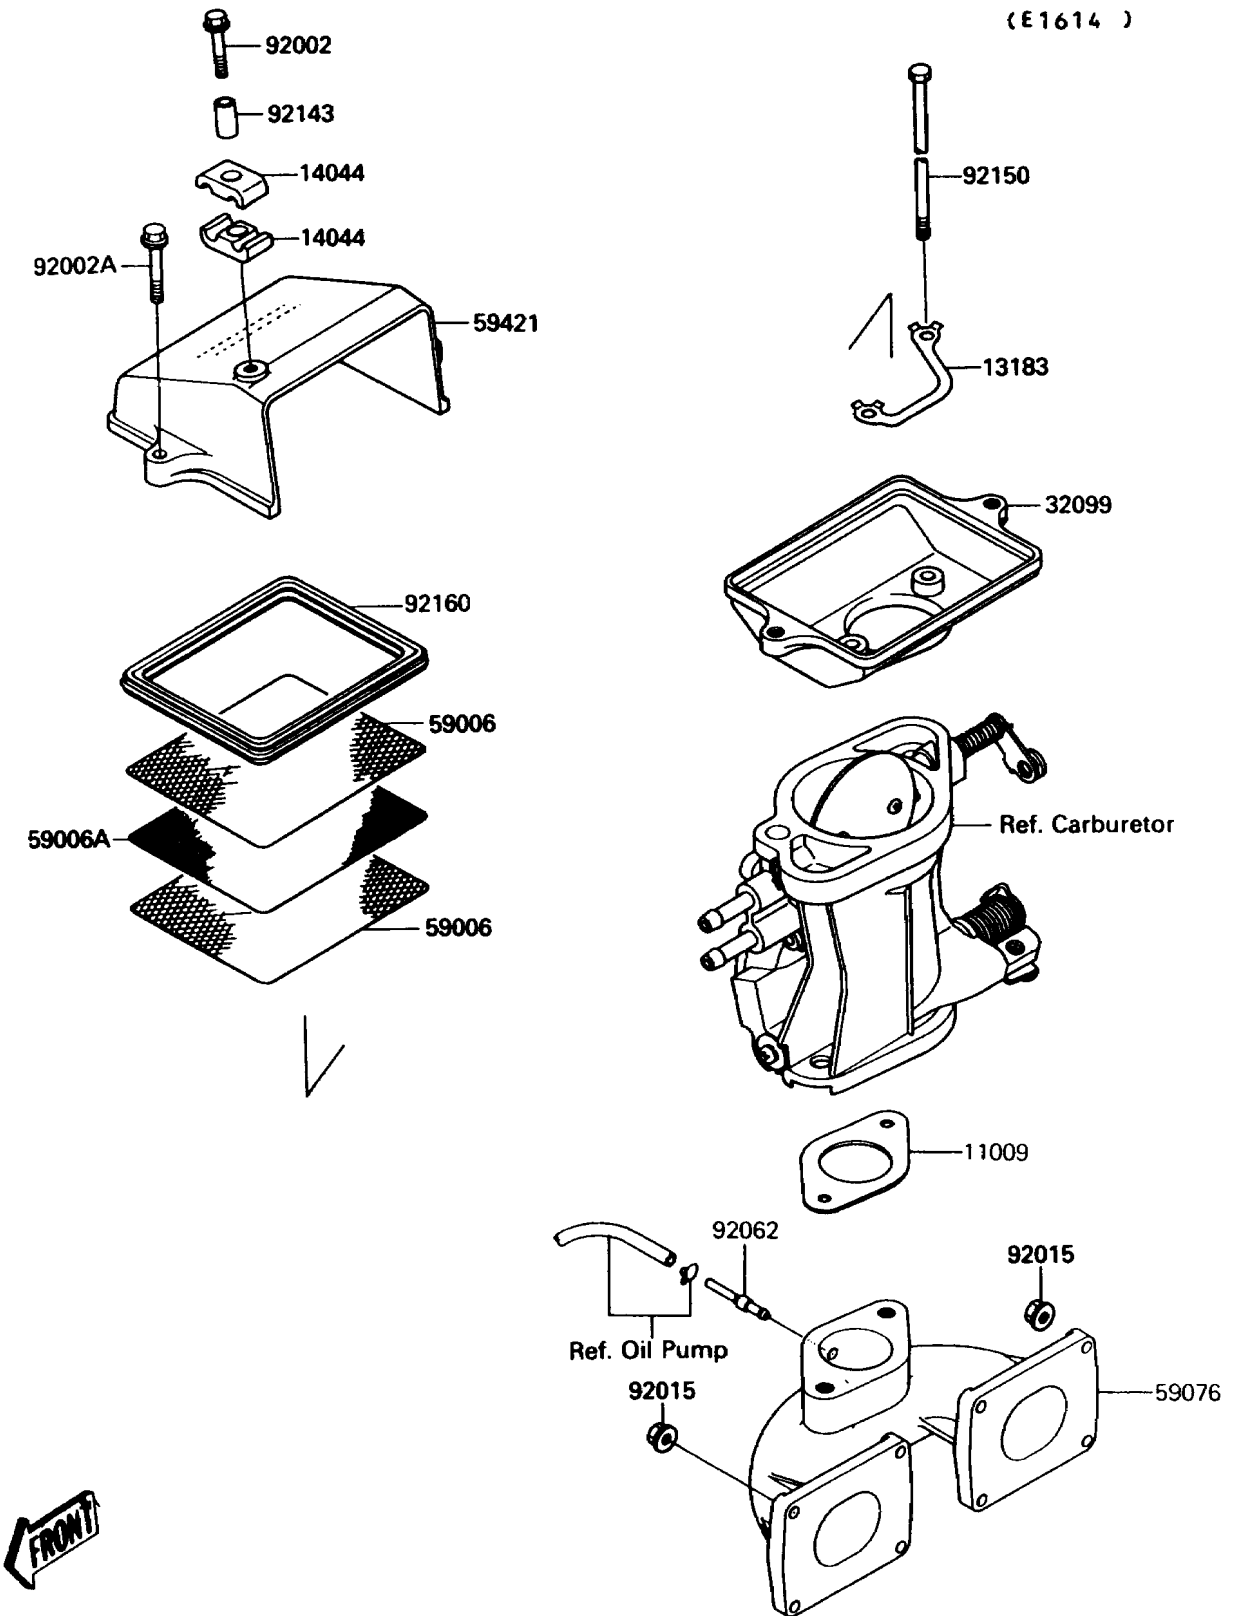

1992 Jet Mate

PARTS DIAGRAM

Flame Arrester

1992 Jet Mate

PARTS LIST

Flame Arrester

Kawasaki

Let the Good Times Roll®

ITEM NAME	PART NUMBER	QUANTITY
GASKET,CARBURETOR (Ref # 11009)	11009-3753	1
PLATE (Ref # 13183)	13183-3726	1
HOLDER-CABLE (Ref # 14044)	14044-3707	2
CASE,FLAME ARRESTER (Ref # 32099)	32099-3736	1
ARRESTER-FLAME (Ref # 59006)	59006-3707	2
ARRESTER-FLAME (Ref # 59006A)	59006-3708	1
MANIFOLD-INTAKE (Ref # 59076)	59076-3711	1
COVER-INTAKE (Ref # 59421)	59421-3711	1
BOLT,6X35 (Ref # 92002)	92002-3715	1
BOLT,6X30 (Ref # 92002A)	92002-3726	2
NUT,6MM (Ref # 92015)	92015-3767	8
NOZZLE (Ref # 92062)	92062-3703	1
COLLAR,7.5X10.5X24 (Ref # 92143)	92143-3717	1
BOLT,6X113 (Ref # 92150)	92150-3724	2
DAMPER (Ref # 92160)	92160-3704	1