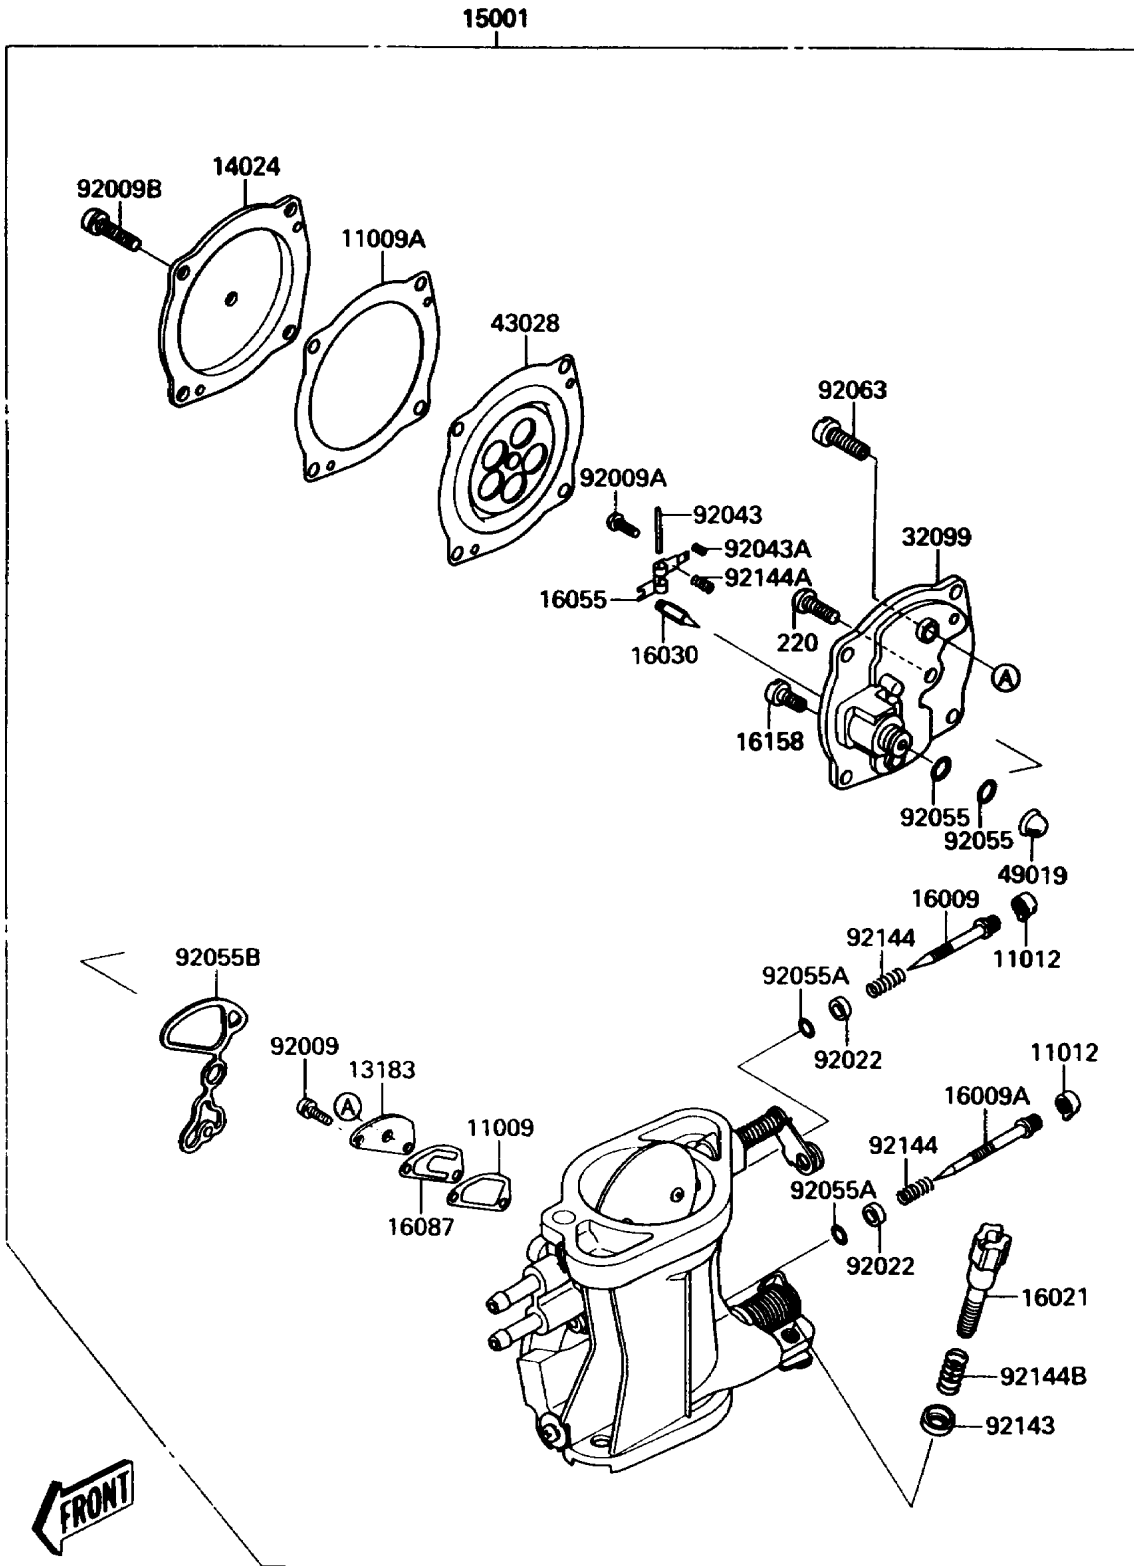

## 1992 Jet Mate PARTS DIAGRAM

Carburetor

(E1611)

## 1992 Jet Mate PARTS LIST

Carburetor

ITEM NAME	PART NUMBER	QUANTITY
GASKET,CHOKE VALVE (Ref # 11009)	11009-3729	1
GASKET,DIAPHRAGM (Ref # 11009A)	11009-3730	1
CAP,JET NEEDLE (Ref # 11012)	11012-3727	1
PLATE (Ref # 13183)	13183-3707	1
COVER,CARBURETOR (Ref # 14024)	14024-3765	1
CARBURETOR-ASSY (Ref # 15001)	15001-3751	1
NEEDLE-JET,HIGH SPEED (Ref # 16009)	16009-3705	1
NEEDLE-JET,LOW SPEED (Ref # 16009A)	16009-3706	1
SCREW-THROTTLE STOP (Ref # 16021)	16021-3702	1
VALVE-FLOAT (Ref # 16030)	16030-3701	1
ARM-FLOAT (Ref # 16055)	16055-3701	1
VALVE-CHECK (Ref # 16087)	16087-3702	1
JET-SLOW,#58 (Ref # 16158)	16158-3704	1
CASE,CARBURETOR (Ref # 32099)	32099-3744	1
DIAPHRAGM,CARBURETOR (Ref # 43028)	43028-3704	1
FILTER-FUEL,STRAINER (Ref # 49019)	49019-3707	1
SCREW,3X6 (Ref # 92009)	92009-3710	1
SCREW,3X6 (Ref # 92009A)	92009-3712	1
SCREW,4X16 (Ref # 92009B)	92009-3739	1
WASHER,ADJUST SCREW (Ref # 92022)	92022-3745	1
PIN,FLOAT (Ref # 92043)	92043-1209	1
PIN,THROTTLE STOP SCREW (Ref # 92043A)	92043-3712	1
RING-O (Ref # 92055)	92055-1246	1
RING-O,ADJUST SCREW (Ref # 92055A)	92055-3713	1
RING-O (Ref # 92055B)	92055-3720	1
JET-MAIN,2ND,#125 (Ref # 92063)	92063-1069	1
COLLAR,THROTTLE STOP SCREW (Ref # 92143)	92143-3709	1
SPRING,ADJUST SCREW (Ref # 92144)	92144-3704	1
SPRING,FLOAT VALVE (Ref # 92144A)	92144-3705	1

## 1992 Jet Mate PARTS LIST

Carburetor

ITEM NAME	PART NUMBER	QUANTITY
SPRING,THROTTLE STOP SCREW (Ref # 92144B)	92144-3706	1
SCREW-PAN-CROS (Ref # 220)	220D0408	1