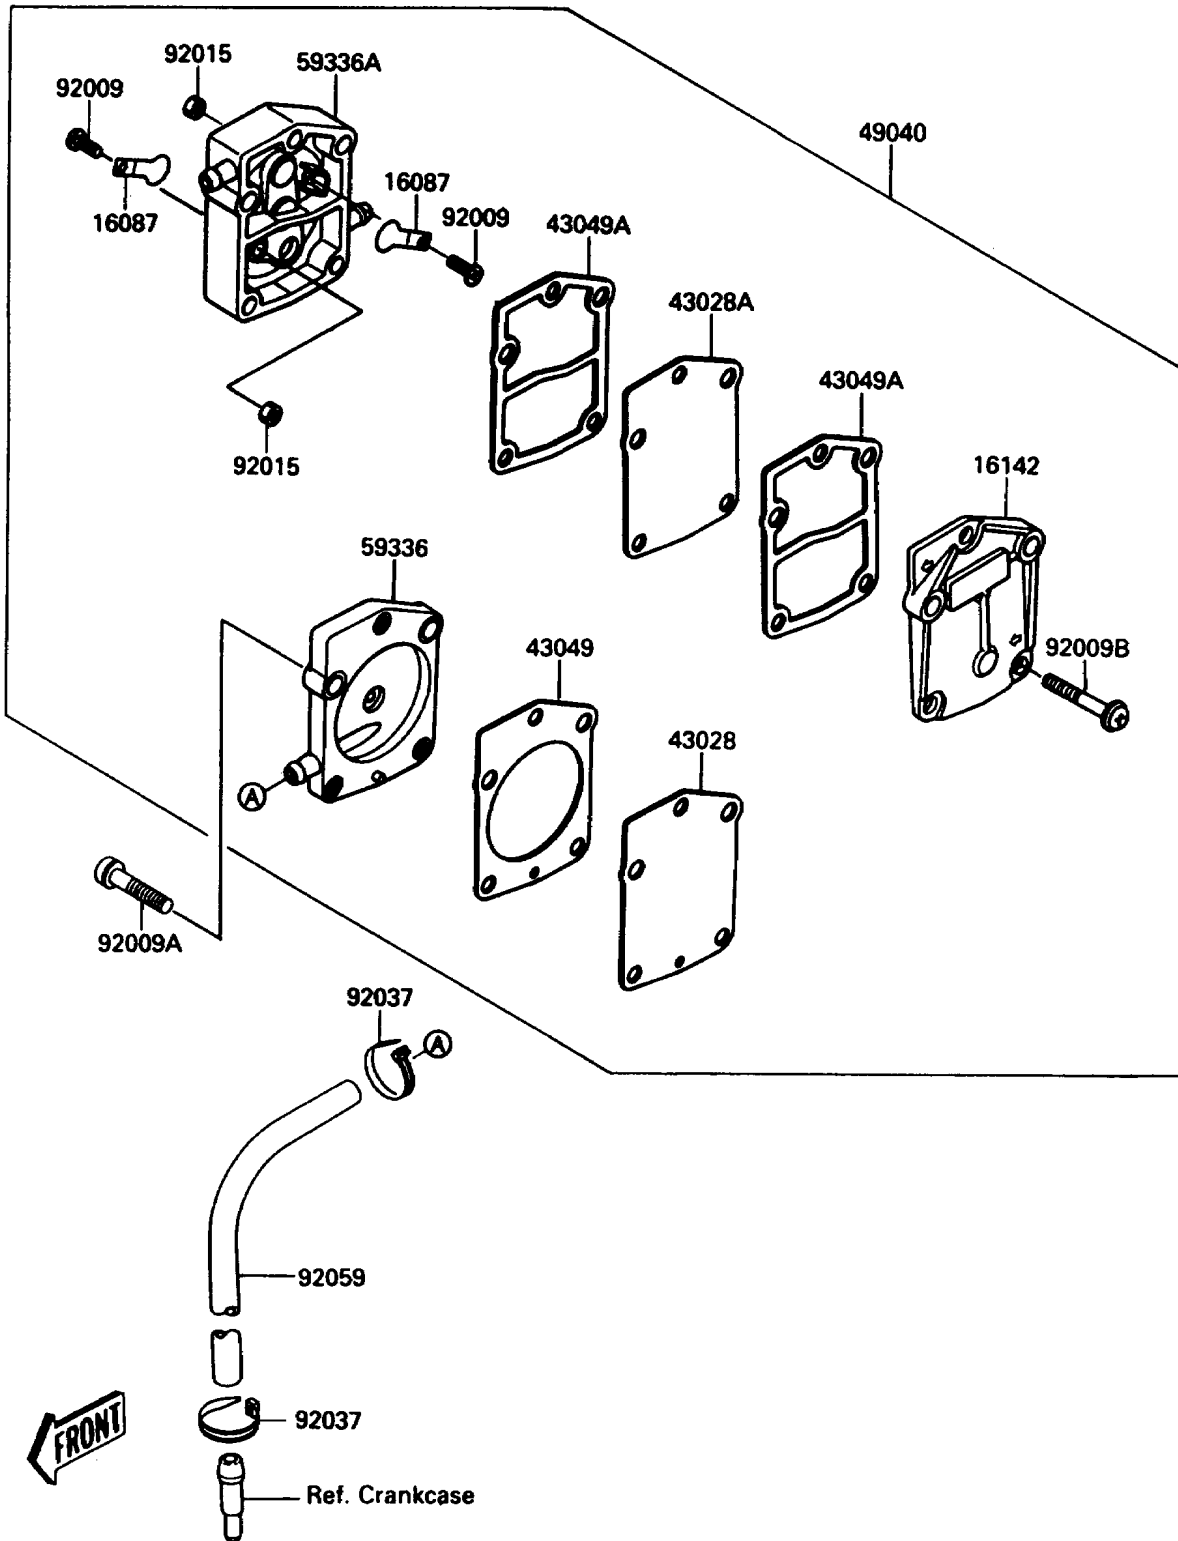

1992 Jet Mate PARTS DIAGRAM

Fuel Pump

(E1520)

1992 Jet Mate PARTS LIST

Fuel Pump

ITEM NAME	PART NUMBER	QUANTITY
VALVE-CHECK,FUEL PUMP (Ref # 16087)	16087-3701	1
COVER-PUMP,FUEL (Ref # 16142)	16142-3702	1
DIAPHRAGM,PULSE (Ref # 43028)	43028-3702	1
DIAPHRAGM,FUEL (Ref # 43028A)	43028-3703	1
PACKING,PULSE CASE (Ref # 43049)	43049-3705	1
PACKING,FUEL COVER (Ref # 43049A)	43049-3706	1
PUMP-FUEL (Ref # 49040)	49040-3706	1
CASE-PUMP,PULSE (Ref # 59336)	59336-3704	1
CASE-PUMP,BODY (Ref # 59336A)	59336-3707	1
SCREW,3X6 (Ref # 92009)	92009-3707	1
SCREW,6X40 (Ref # 92009A)	92009-3735	1
SCREW,5X28 (Ref # 92009B)	92009-3767	1
NUT,3MM (Ref # 92015)	92015-3731	1
CLAMP (Ref # 92037)	92037-1173	1
TUBE,PULSE,5.8X10.8X560 (Ref # 92059)	92059-3800	1