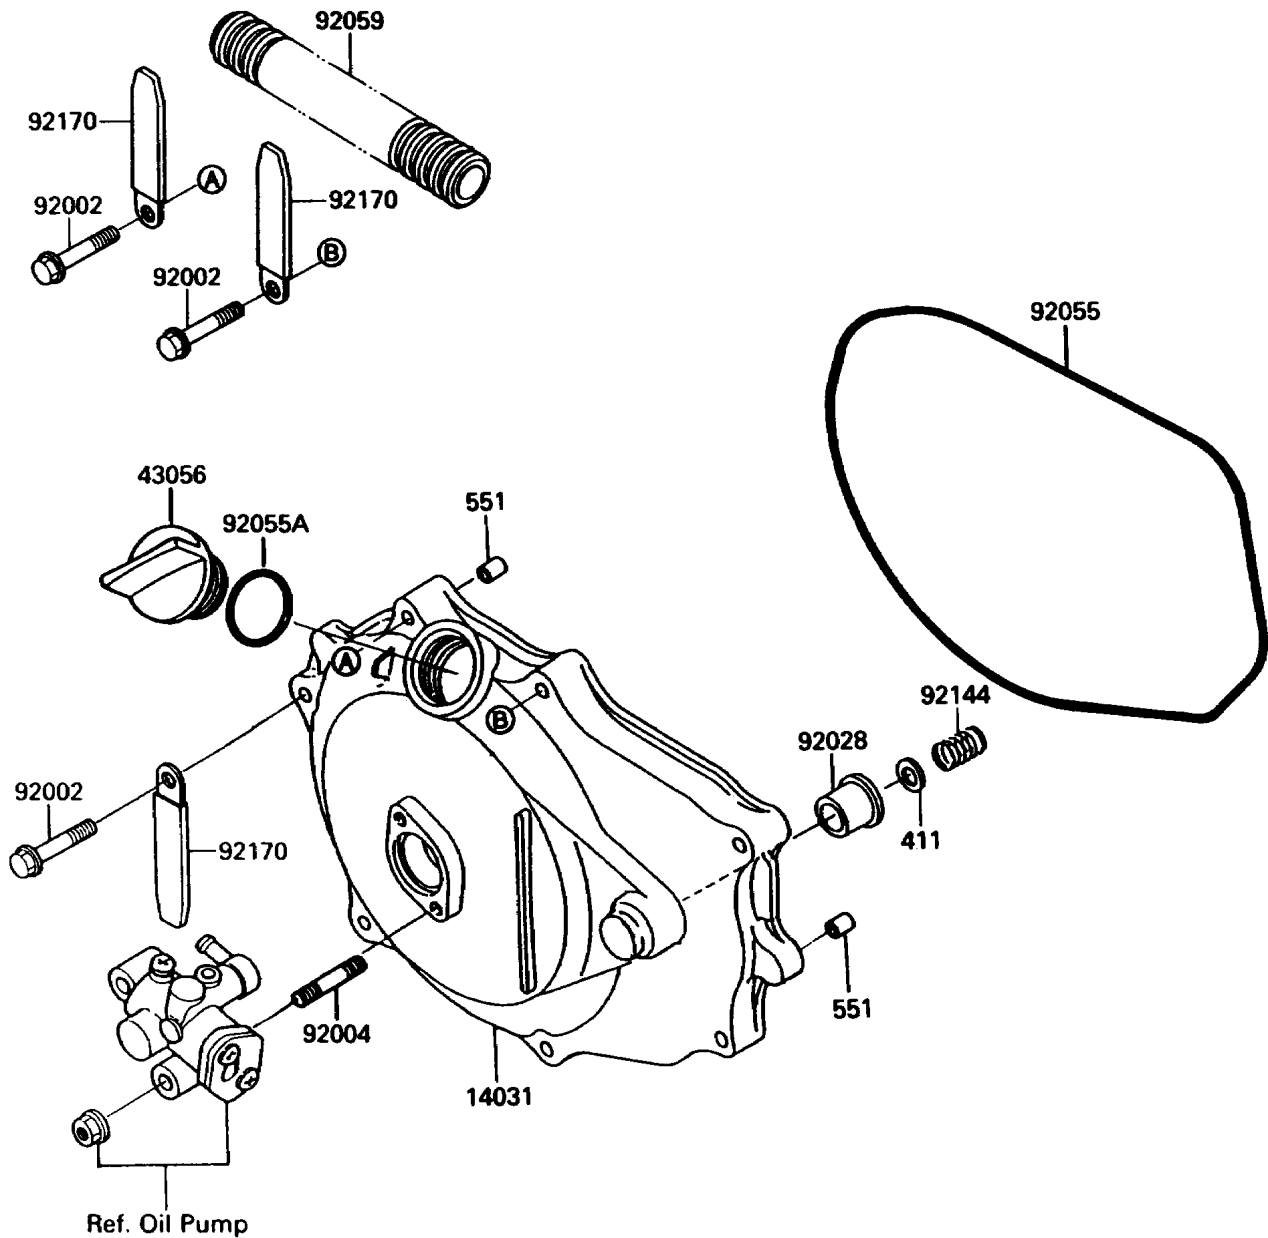

1992 Jet Mate PARTS DIAGRAM

Engine Cover

(E1431)

1992 Jet Mate PARTS LIST

Engine Cover

ITEM NAME	PART NUMBER	QUANTITY
COVER-GENERATOR (Ref # 14031)	14031-3710	1
BREATHER-BRAKE (Ref # 43056)	43056-502	1
BOLT,6X30 (Ref # 92002)	92002-3726	1
STUD (Ref # 92004)	92004-3710	1
BUSHING (Ref # 92028)	92028-3718	1
RING-O,GENERATOR COVER (Ref # 92055)	92055-3712	1
RING-O (Ref # 92055A)	92055-515	1
TUBE,L=150 (Ref # 92059)	92059-3897	1
SPRING (Ref # 92144)	92144-3728	1
CLAMP (Ref # 92170)	92170-3705	1
WASHER-PLAIN,5MM (Ref # 411)	411S0500	1
PIN-DOWEL (Ref # 551)	551R0812	1