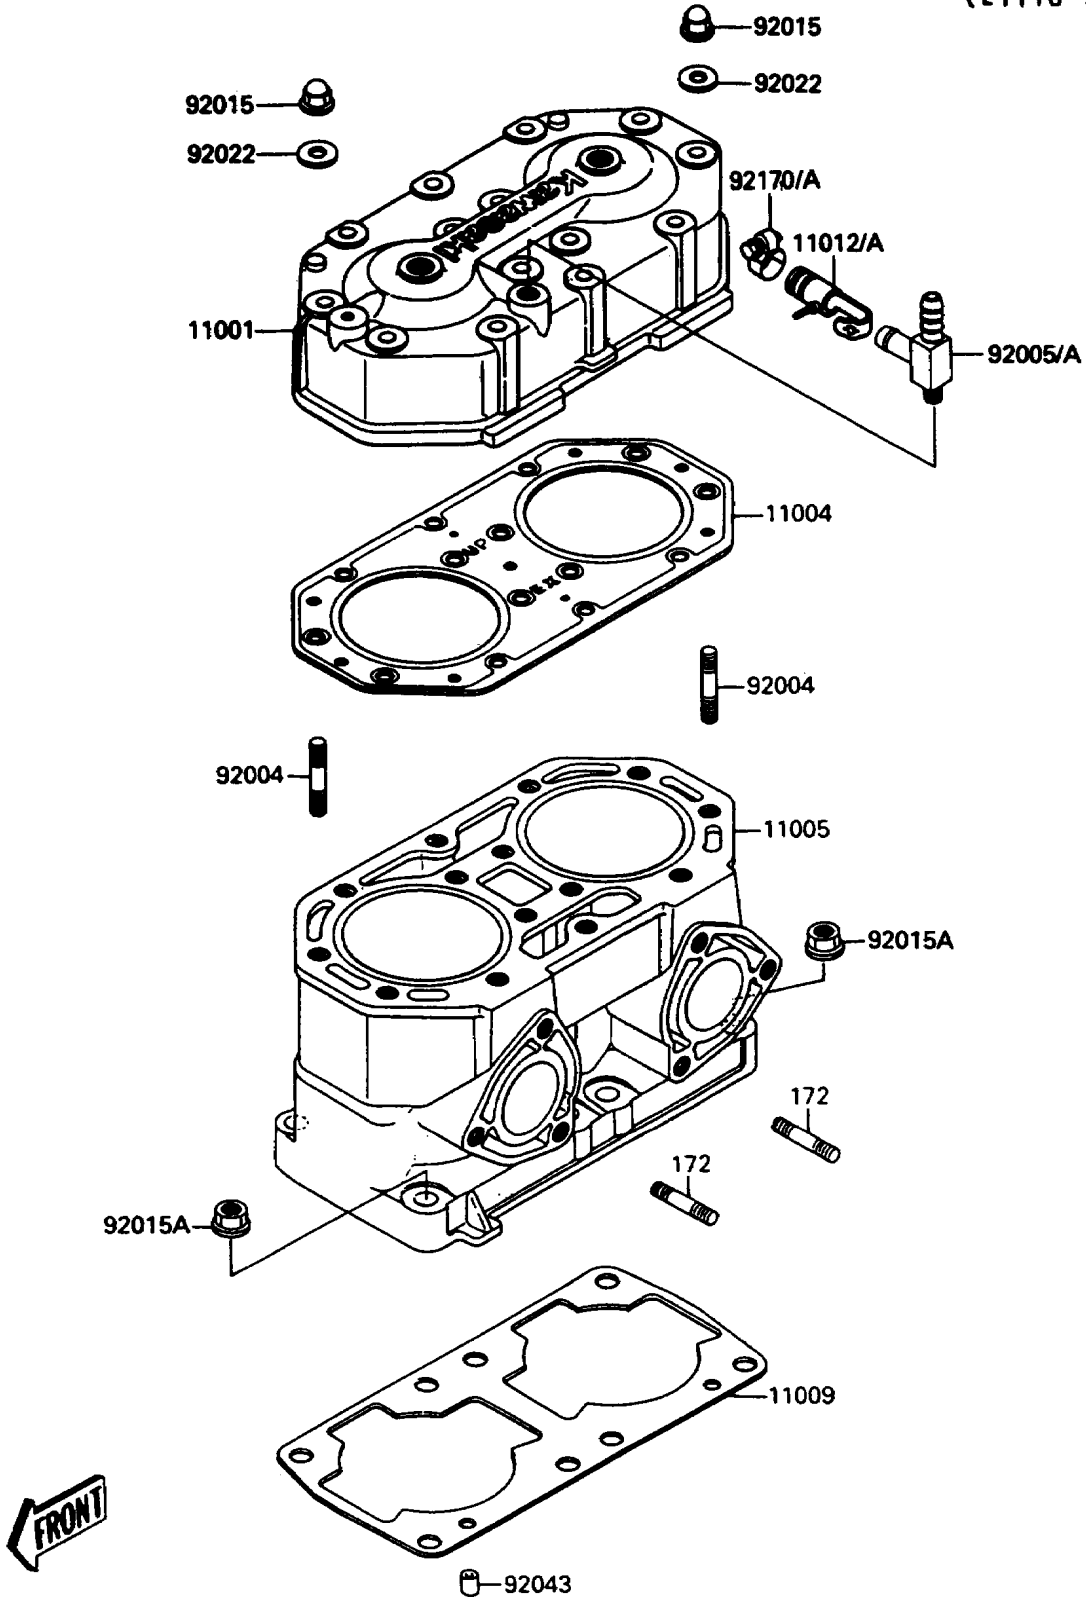

# 1991 Jet Mate PARTS DIAGRAM

Cylinder Head/Cylinder

(E1110 )

# 1991 Jet Mate PARTS LIST

## Cylinder Head/Cylinder

ITEM NAME	PART NUMBER	QUANTITY
HEAD-CYLINDER (Ref # 11001)	11001-3716	1
GASKET-HEAD (Ref # 11004)	11004-3704	1
CYLINDER-ENGINE (Ref # 11005)	11005-3715	1
GASKET,CYLINDER BASE (Ref # 11009)	11009-3775	1
CAP (Ref # 11012)	11012-3744	1
STUD,8X43 (Ref # 92004)	92004-3715	14
FITTING (Ref # 92005)	92005-3710	1
NUT,CAP,8MM (Ref # 92015)	92015-1371	14
NUT,10MM (Ref # 92015A)	92015-1649	8
WASHER,8.2X18X1.5 (Ref # 92022)	92022-1964	14
PIN,DOWEL,6.3X8X14 (Ref # 92043)	92042-007	2
CLAMP (Ref # 92170)	92170-3714	1
BOLT-STUD (Ref # 172)	172R0830	6