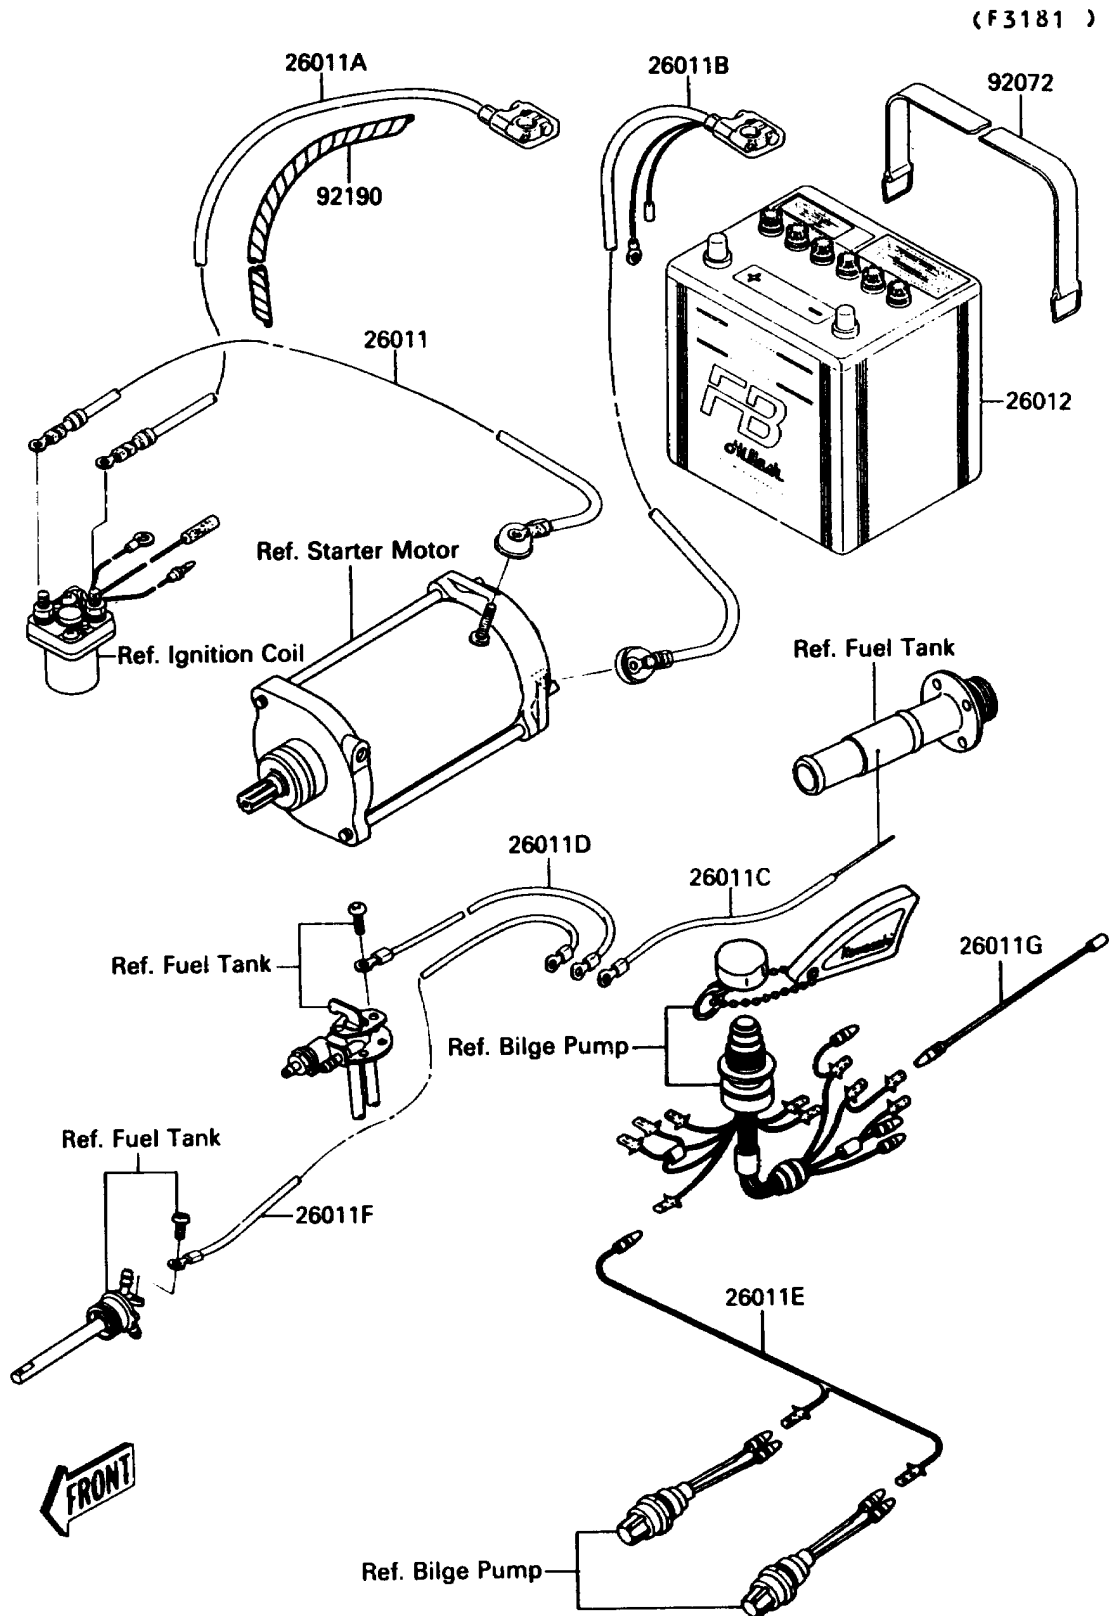

1989 Jet Mate PARTS DIAGRAM

Electrical Equipment

1989 Jet Mate PARTS LIST

Electrical Equipment

ITEM NAME	PART NUMBER	QUANTITY
WIRE-LEAD (Ref # 26011)	26011-3749	1
WIRE-LEAD,BATTERY(+) (Ref # 26011A)	26011-3750	1
WIRE-LEAD,BATTERY(-) (Ref # 26011B)	26011-3752	1
WIRE-LEAD (Ref # 26011C)	26011-3763	1
WIRE-LEAD (Ref # 26011D)	26011-3765	1
WIRE-LEAD (Ref # 26011E)	26011-3766	1
WIRE-LEAD (Ref # 26011F)	26011-3767	1
WIRE-LEAD (Ref # 26011G)	26011-3768	1
BATTERY,12V 40AH/5HR,50D20R (Ref # 26012)	26012-3715	1
BAND,L=384 (Ref # 92072)	92072-3713	2
TUBE (Ref # 92190)	92190-3704	1