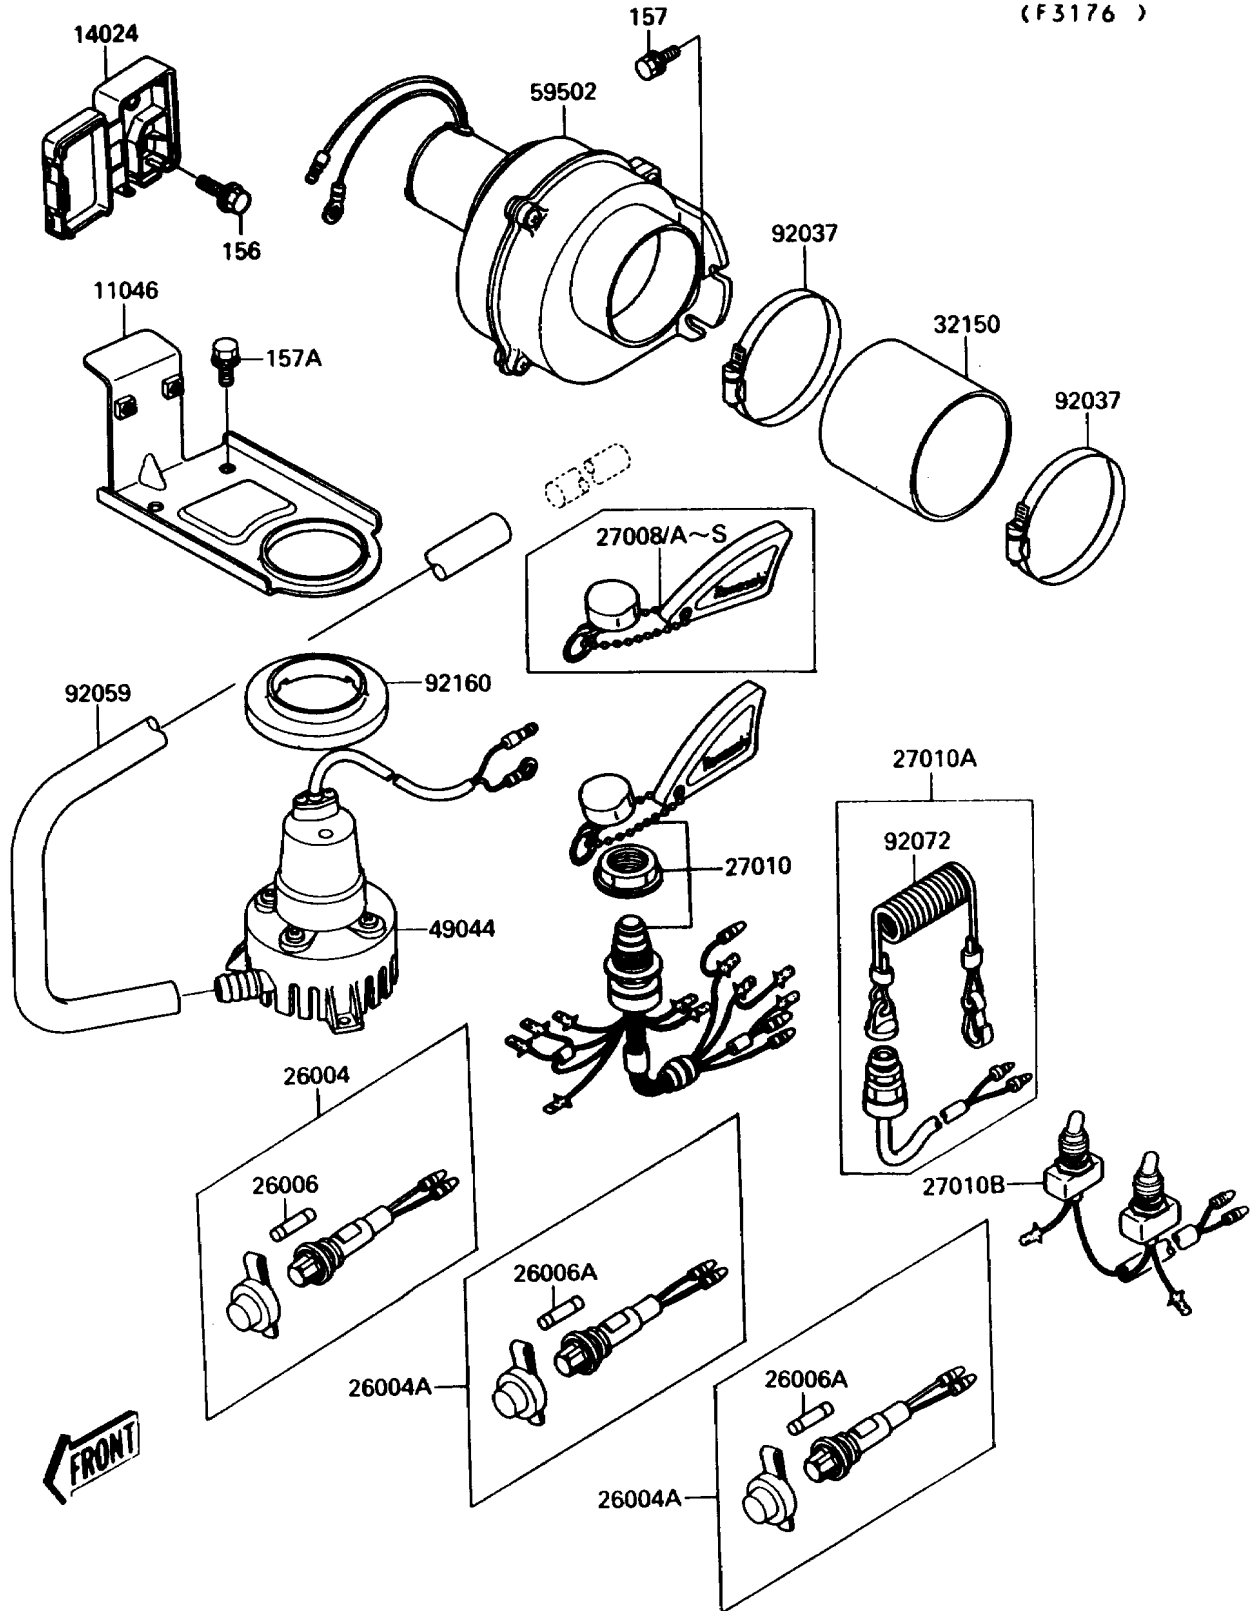

1989 Jet Mate PARTS DIAGRAM

Bilge Pump

(F3176)

1989 Jet Mate PARTS LIST

Bilge Pump

| ITEM NAME | PART NUMBER | QUANTITY |
|---------------------------------------|-------------|----------|
| BRACKET,BILGE (Ref # 11046) | 11046-3803 | 1 |
| COVER (Ref # 14024) | 14024-3774 | 1 |
| FUSE-ASSY,MAIN (Ref # 26004) | 26004-3705 | 1 |
| FUSE-ASSY,BILGE/BLOWER (Ref # 26004A) | 26004-3706 | 2 |
| FUSE,20A,L=31.8 (Ref # 26006) | 26006-3701 | 1 |
| FUSE,5A,L=31.8 (Ref # 26006A) | 26006-3702 | 2 |
| KEY,MAGNETIC SW,#2001 (Ref # 27008) | 27008-3702 | 1 |
| KEY,MAGNETIC SW,#2002 (Ref # 27008A) | 27008-3703 | 1 |
| KEY,MAGNETIC SW,#2003 (Ref # 27008B) | 27008-3704 | 1 |
| KEY,MAGNETIC SW,#2004 (Ref # 27008C) | 27008-3705 | 1 |
| KEY,MAGNETIC SW,#2005 (Ref # 27008D) | 27008-3706 | 1 |
| KEY,MAGNETIC SW,#2006 (Ref # 27008E) | 27008-3707 | 1 |
| KEY,MAGNETIC SW,#2007 (Ref # 27008F) | 27008-3708 | 1 |
| KEY,MAGNETIC SW,#2008 (Ref # 27008G) | 27008-3709 | 1 |
| KEY,MAGNETIC SW,#2009 (Ref # 27008H) | 27008-3710 | 1 |
| KEY,MAGNETIC SW,#2010 (Ref # 27008I) | 27008-3711 | 1 |
| KEY,MAGNETIC SW,#2011 (Ref # 27008J) | 27008-3712 | 1 |
| KEY,MAGNETIC SW,#2012 (Ref # 27008K) | 27008-3713 | 1 |
| KEY,MAGNETIC SW,#2013 (Ref # 27008L) | 27008-3714 | 1 |
| KEY,MAGNETIC SW,#2014 (Ref # 27008M) | 27008-3715 | 1 |
| KEY,MAGNETIC SW,#2015 (Ref # 27008N) | 27008-3716 | 1 |
| KEY,MAGNETIC SW,#2016 (Ref # 27008O) | 27008-3717 | 1 |
| KEY,MAGNETIC SW,#2017 (Ref # 27008P) | 27008-3718 | 1 |
| KEY,MAGNETIC SW,#2018 (Ref # 27008Q) | 27008-3719 | 1 |
| KEY,MAGNETIC SW,#2019 (Ref # 27008R) | 27008-3720 | 1 |
| KEY,MAGNETIC SW,#2020 (Ref # 27008S) | 27008-3721 | 1 |
| SWITCH,MAIN (Ref # 27010) | 27010-3709 | 1 |
| SWITCH,STOP (Ref # 27010A) | 27010-3710 | 1 |
| SWITCH,BILGE/BLOWER (Ref # 27010B) | 27010-3720 | 1 |