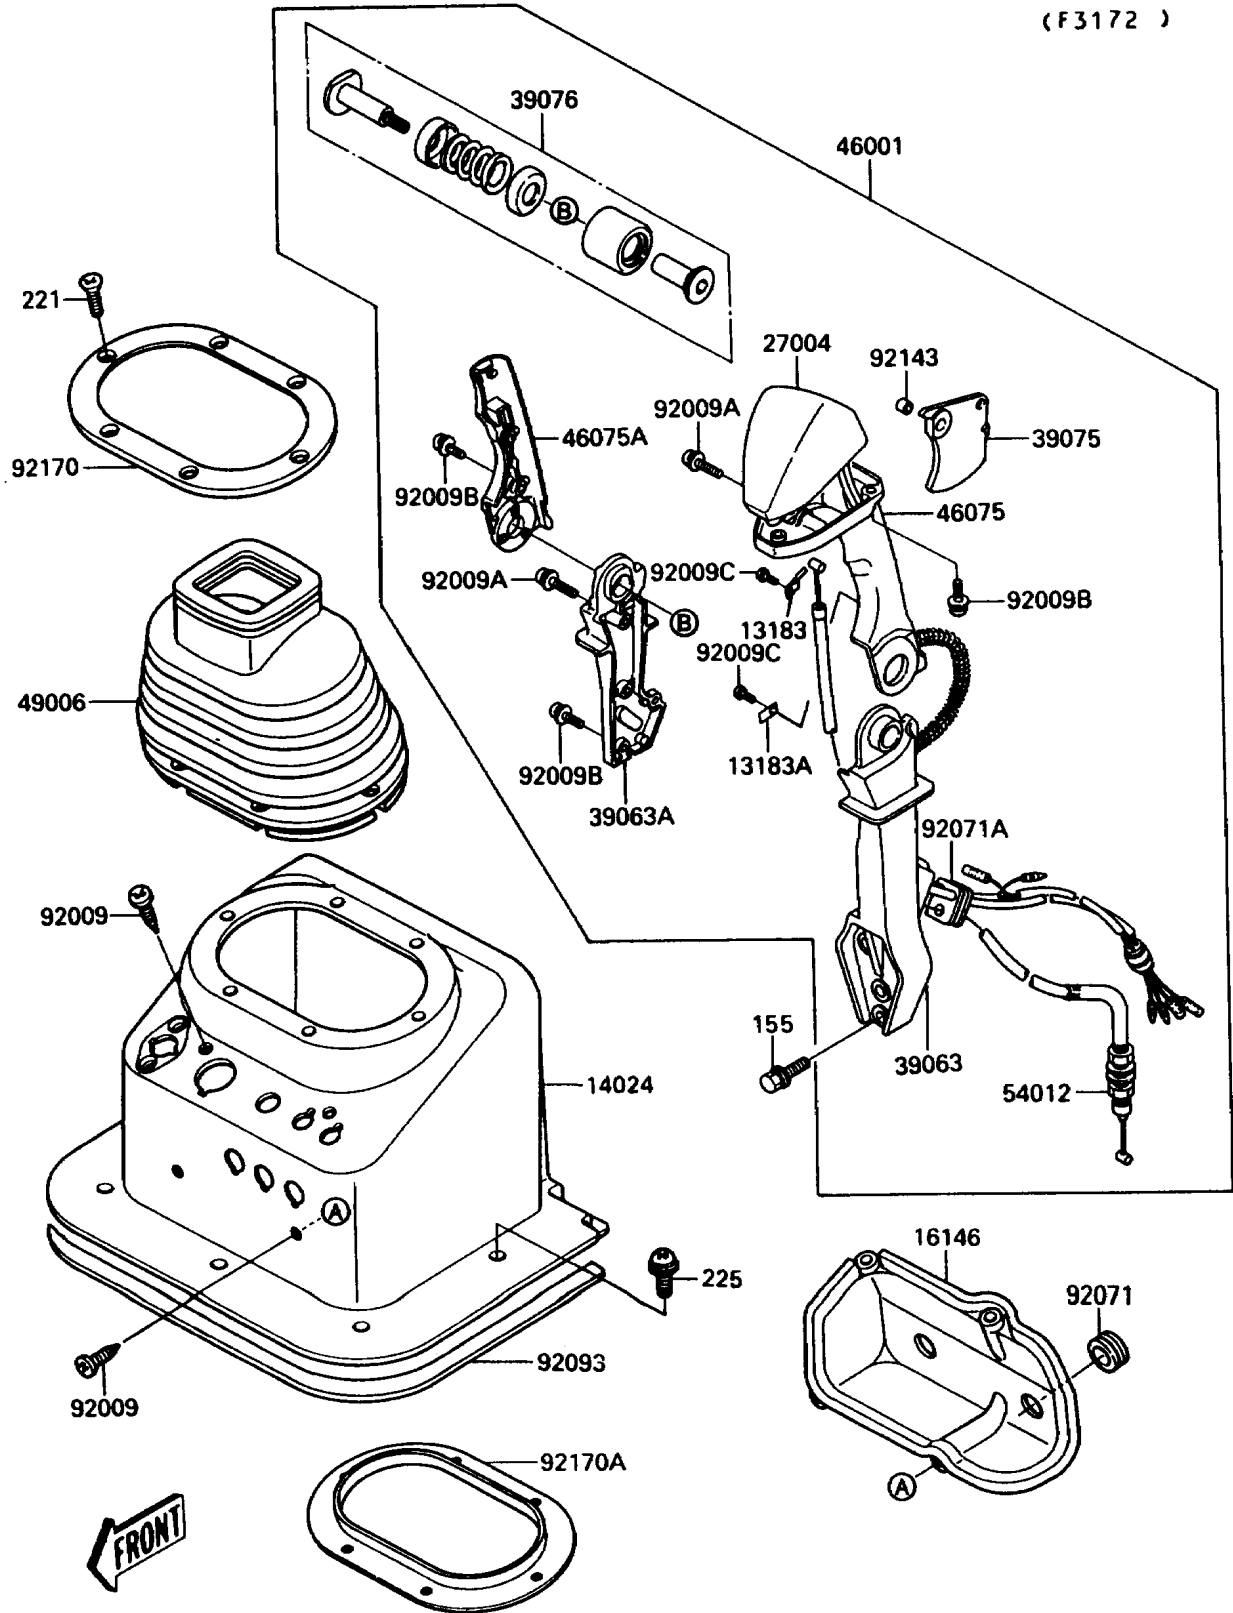

# 1989 Jet Mate PARTS DIAGRAM

Handlebar

(F3172 )

# 1989 Jet Mate PARTS LIST

## Handlebar

ITEM NAME	PART NUMBER	QUANTITY
PLATE,SWITCH HARNESS (Ref # 13183)	13183-3763	1
PLATE,THROTTLE CABLE (Ref # 13183A)	13183-3764	1
COVER,HANDLE,P.WHITE (Ref # 14024)	14024-3752-F1	1
COVER-ASSY,FUSE (Ref # 16146)	16146-3705	1
SWITCH-ASSY,START&STOP (Ref # 27004)	27004-3712	1
HOUSING-CONTROL,LH (Ref # 39063)	39063-3710	1
HOUSING-CONTROL,RH (Ref # 39063A)	39063-3711	1
LEVER-THROTTLE (Ref # 39075)	39075-3707	1
LIMITER (Ref # 39076)	39076-3702	1
HANDLE-ASSY (Ref # 46001)	46001-3702	1
GRIP,LH (Ref # 46075)	46075-3716	1
GRIP,RH (Ref # 46075A)	46075-3717	1
BOOT,HANDLE (Ref # 49006)	49006-3712	1
CABLE-THROTTLE (Ref # 54012)	54012-3724	1
SCREW,TAPPING,5X20 (Ref # 92009)	92009-3756	4
SCREW,5X30 (Ref # 92009A)	92009-3774	2
SCREW,5X20 (Ref # 92009B)	92009-3775	8
SCREW,3X6 (Ref # 92009C)	92009-3776	2
GROMMET (Ref # 92071)	92071-1027	2
GROMMET (Ref # 92071A)	92071-3775	1
SEAL (Ref # 92093)	92093-3724	1
COLLAR (Ref # 92143)	92143-3719	1
CLAMP,HANDLE BOOT,UPP (Ref # 92170)	92170-3702	1
CLAMP,HANDLE BOOT,LWR (Ref # 92170A)	92170-3703	1
BOLT-WSP-SMALL,8X35 (Ref # 155)	155R0835	4
SCREW-CSK-CROS,4X16 (Ref # 221)	221R0416	6
SCREW-PAN-WSP-CROS,6X20 (Ref # 225)	225R0620	5