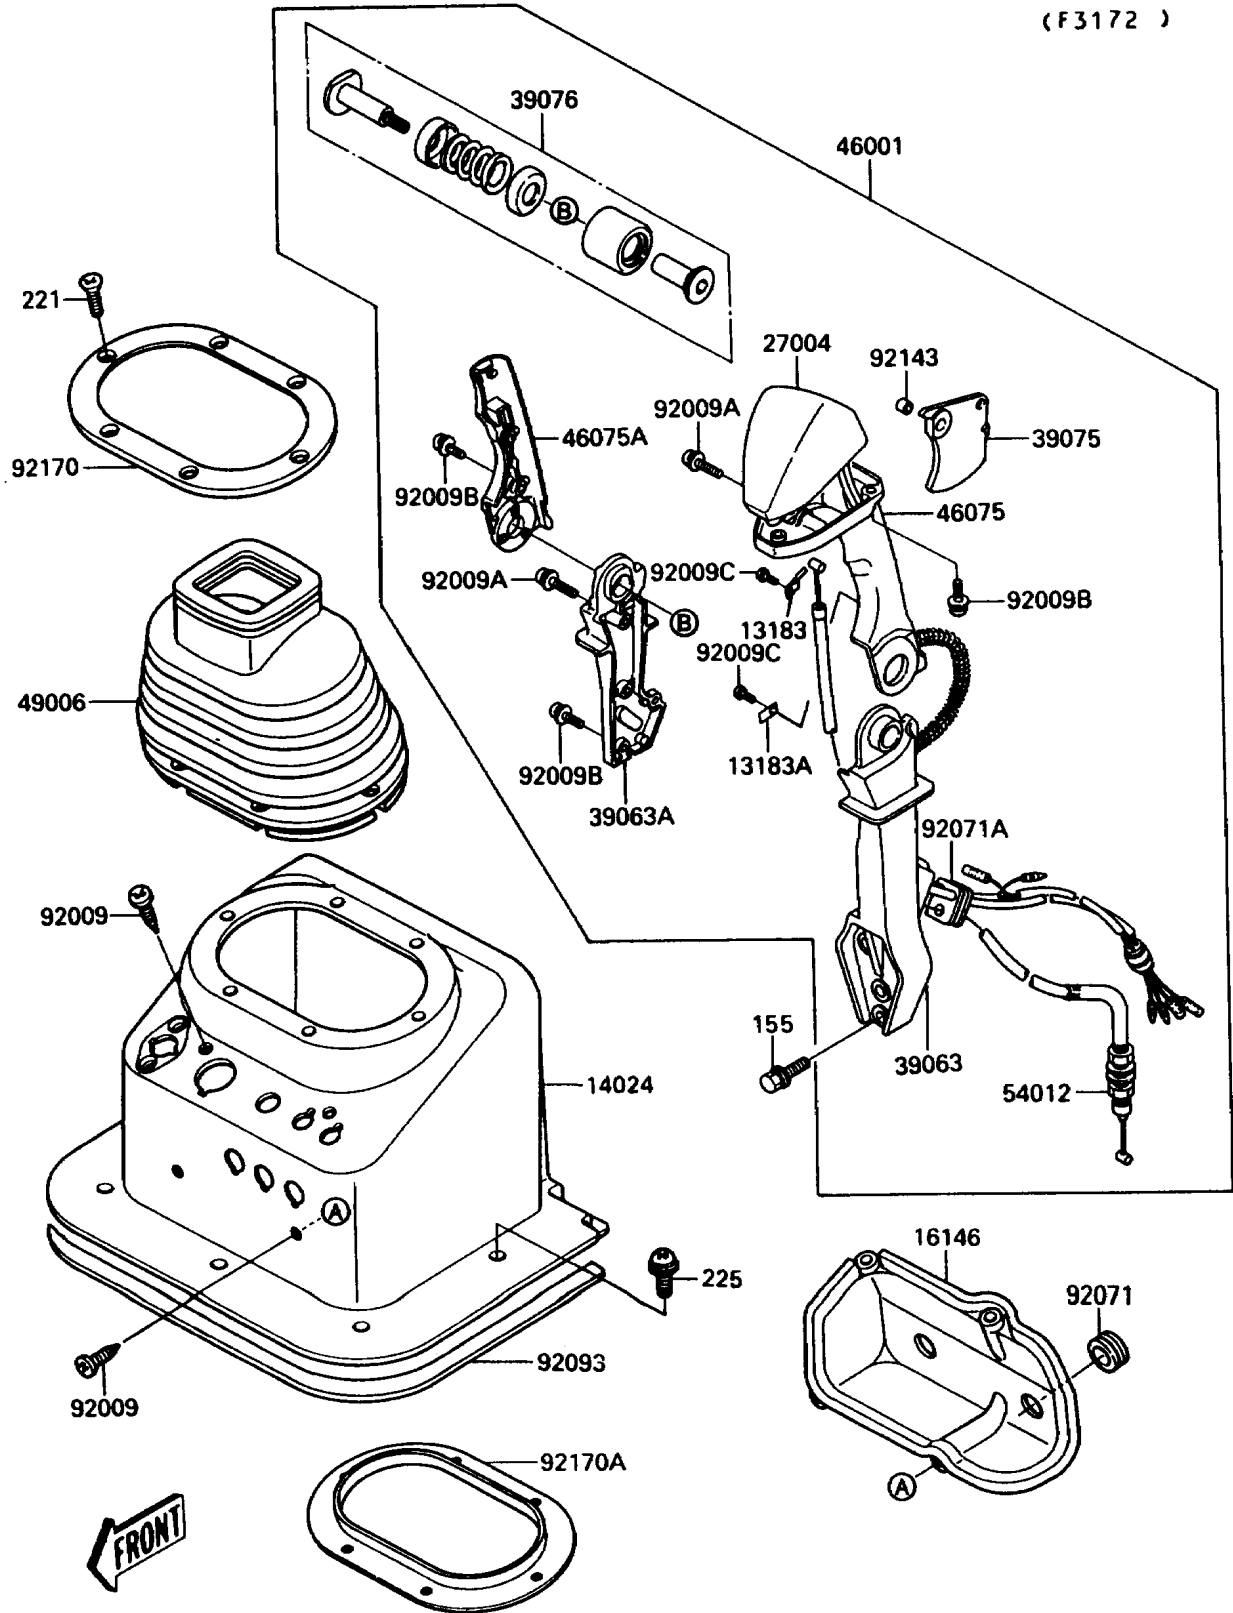

1989 Jet Mate PARTS DIAGRAM

Handlebar

(F3172)

1989 Jet Mate PARTS LIST

Handlebar

ITEM NAME	PART NUMBER	QUANTITY
PLATE,SWITCH HARNESS (Ref # 13183)	13183-3763	1
PLATE,THROTTLE CABLE (Ref # 13183A)	13183-3764	1
COVER,HANDLE,P.WHITE (Ref # 14024)	14024-3752-F1	1
COVER-ASSY,FUSE (Ref # 16146)	16146-3705	1
SWITCH-ASSY,START&STOP (Ref # 27004)	27004-3712	1
HOUSING-CONTROL,LH (Ref # 39063)	39063-3710	1
HOUSING-CONTROL,RH (Ref # 39063A)	39063-3711	1
LEVER-THROTTLE (Ref # 39075)	39075-3707	1
LIMITER (Ref # 39076)	39076-3702	1
HANDLE-ASSY (Ref # 46001)	46001-3702	1
GRIP,LH (Ref # 46075)	46075-3716	1
GRIP,RH (Ref # 46075A)	46075-3717	1
BOOT,HANDLE (Ref # 49006)	49006-3712	1
CABLE-THROTTLE (Ref # 54012)	54012-3724	1
SCREW,TAPPING,5X20 (Ref # 92009)	92009-3756	4
SCREW,5X30 (Ref # 92009A)	92009-3774	2
SCREW,5X20 (Ref # 92009B)	92009-3775	8
SCREW,3X6 (Ref # 92009C)	92009-3776	2
GROMMET (Ref # 92071)	92071-1027	2
GROMMET (Ref # 92071A)	92071-3775	1
SEAL (Ref # 92093)	92093-3724	1
COLLAR (Ref # 92143)	92143-3719	1
CLAMP,HANDLE BOOT,UPP (Ref # 92170)	92170-3702	1
CLAMP,HANDLE BOOT,LWR (Ref # 92170A)	92170-3703	1
BOLT-WSP-SMALL,8X35 (Ref # 155)	155R0835	4
SCREW-CSK-CROS,4X16 (Ref # 221)	221R0416	6
SCREW-PAN-WSP-CROS,6X20 (Ref # 225)	225R0620	5