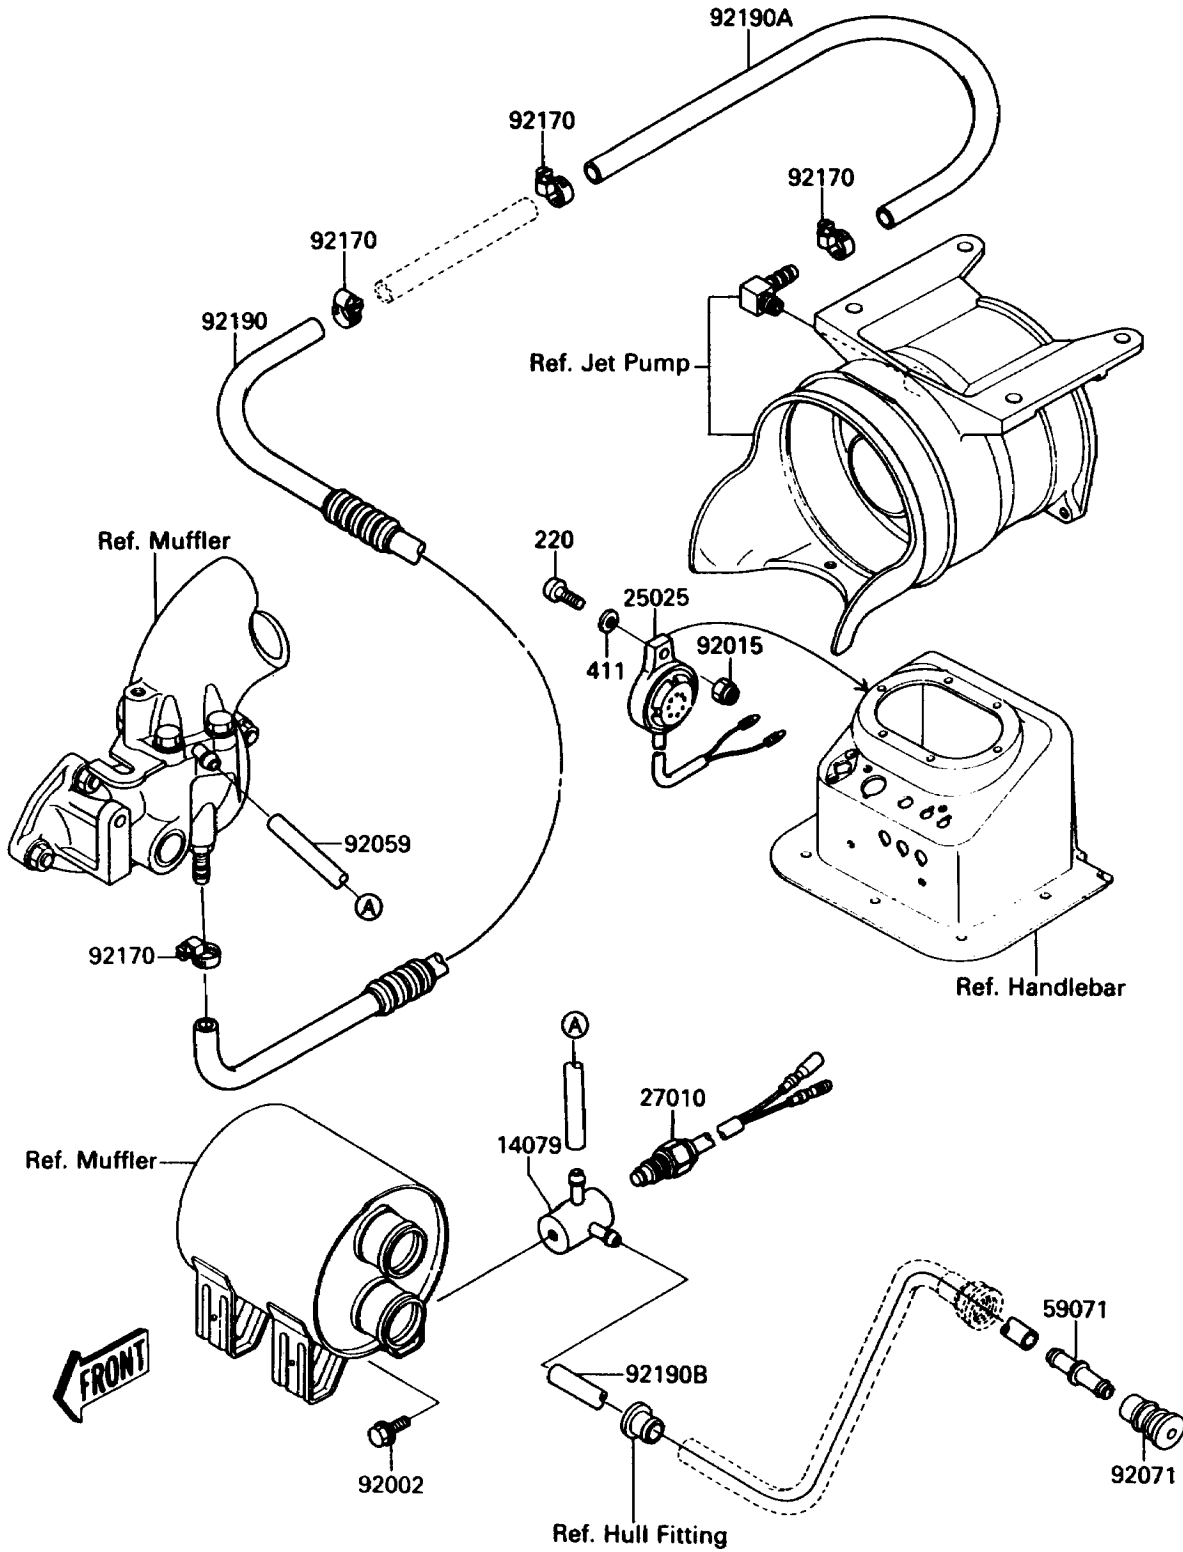

1989 Jet Mate PARTS DIAGRAM

Cooling

(E3035)

1989 Jet Mate PARTS LIST

Cooling

ITEM NAME	PART NUMBER	QUANTITY
HOLDER-ASSY (Ref # 14079)	14079-3705	1
WARNER (Ref # 25025)	25025-3702	1
SWITCH,WATER SENSOR (Ref # 27010)	27010-3719	1
JOINT (Ref # 59071)	59071-3717	1
BOLT,6X12 (Ref # 92002)	92002-3763	1
NUT (Ref # 92015)	92015-3798	1
TUBE,5.8X10.8X360 (Ref # 92059)	92059-3743	1
GROMMET (Ref # 92071)	92071-3769	1
CLAMP (Ref # 92170)	92170-3720	4
TUBE (Ref # 92190)	92190-3701	1
TUBE (Ref # 92190A)	92190-3703	1
TUBE,5.8X10.8X730 (Ref # 92190B)	92190-3706	1
SCREW-PAN-CROS,5X25 (Ref # 220)	220R0525	1
WASHER-PLAIN,5MM (Ref # 411)	411S0500	2