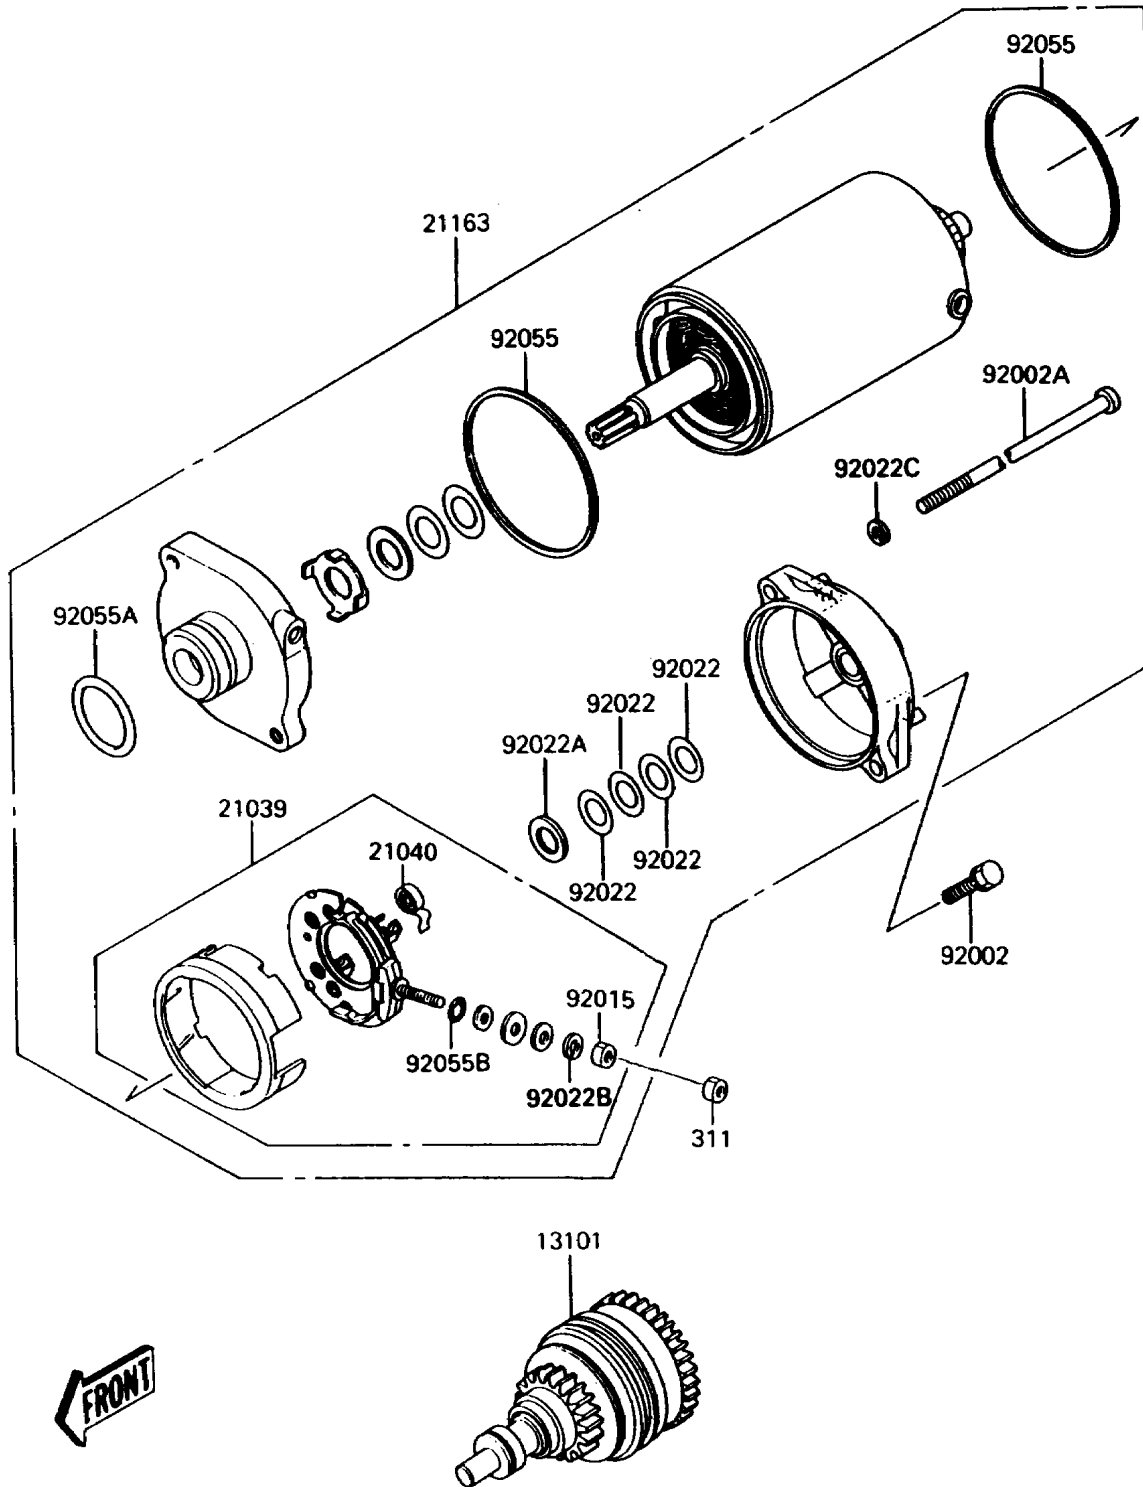

# 1990 Jet Mate PARTS DIAGRAM

Starter Motor

(E1840 )

# 1990 Jet Mate PARTS LIST

## Starter Motor

ITEM NAME	PART NUMBER	QUANTITY
GEAR-ASSY (Ref # 13101)	13101-3701	1
BRUSH,CARBON (Ref # 21039)	21039-3702	1
SPRING-BRUSH (Ref # 21040)	21040-1003	4
STARTER-ELECTRIC (Ref # 21163)	21163-3702	1
BOLT,6X25 (Ref # 92002)	92002-3714	2
BOLT (Ref # 92002A)	92002-3744	2
NUT,6MM (Ref # 92015)	92015-3710	1
WASHER,9.1X18X0.2 (Ref # 92022)	21025-011	4
WASHER,9.1X18X0.8 (Ref # 92022A)	92022-1132	1
WASHER,6MM (Ref # 92022B)	92022-3711	1
WASHER,SPRING,5MM (Ref # 92022C)	92022-3712	2
RING-O,64MM (Ref # 92055)	92055-1086	2
RING-O (Ref # 92055A)	92055-1276	1
RING-O,4.5X2.0 (Ref # 92055B)	92055-1370	1
NUT-HEX,6MM (Ref # 311)	311R0600	1