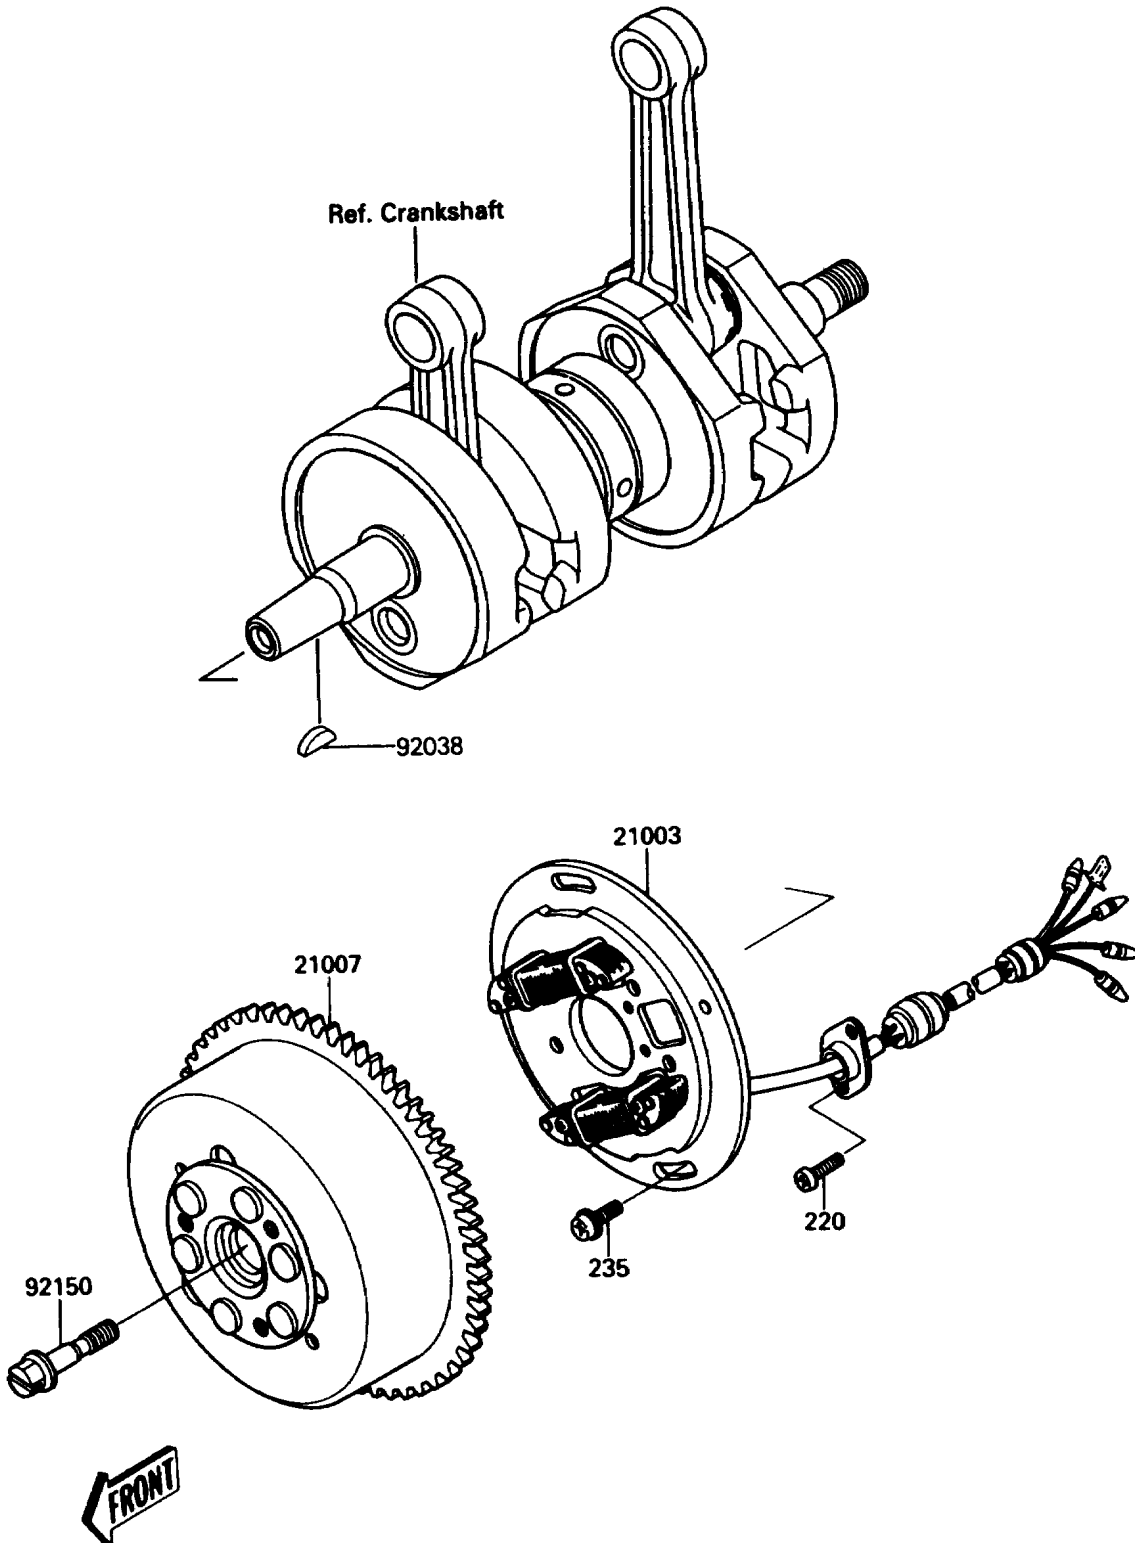

# 1989 Jet Mate PARTS DIAGRAM

Generator

(E1810 )

# 1989 Jet Mate PARTS LIST

## Generator

ITEM NAME	PART NUMBER	QUANTITY
STATOR (Ref # 21003)	21003-3710	1
ROTOR (Ref # 21007)	21007-3704	1
KEY,WOODRUFF (Ref # 92038)	92038-001	1
BOLT,10X38 (Ref # 92150)	92150-3736	1
SCREW-PAN-CROS (Ref # 220)	220B0512	2
SCREW-PAN-WP-CROS (Ref # 235)	235B0616	2