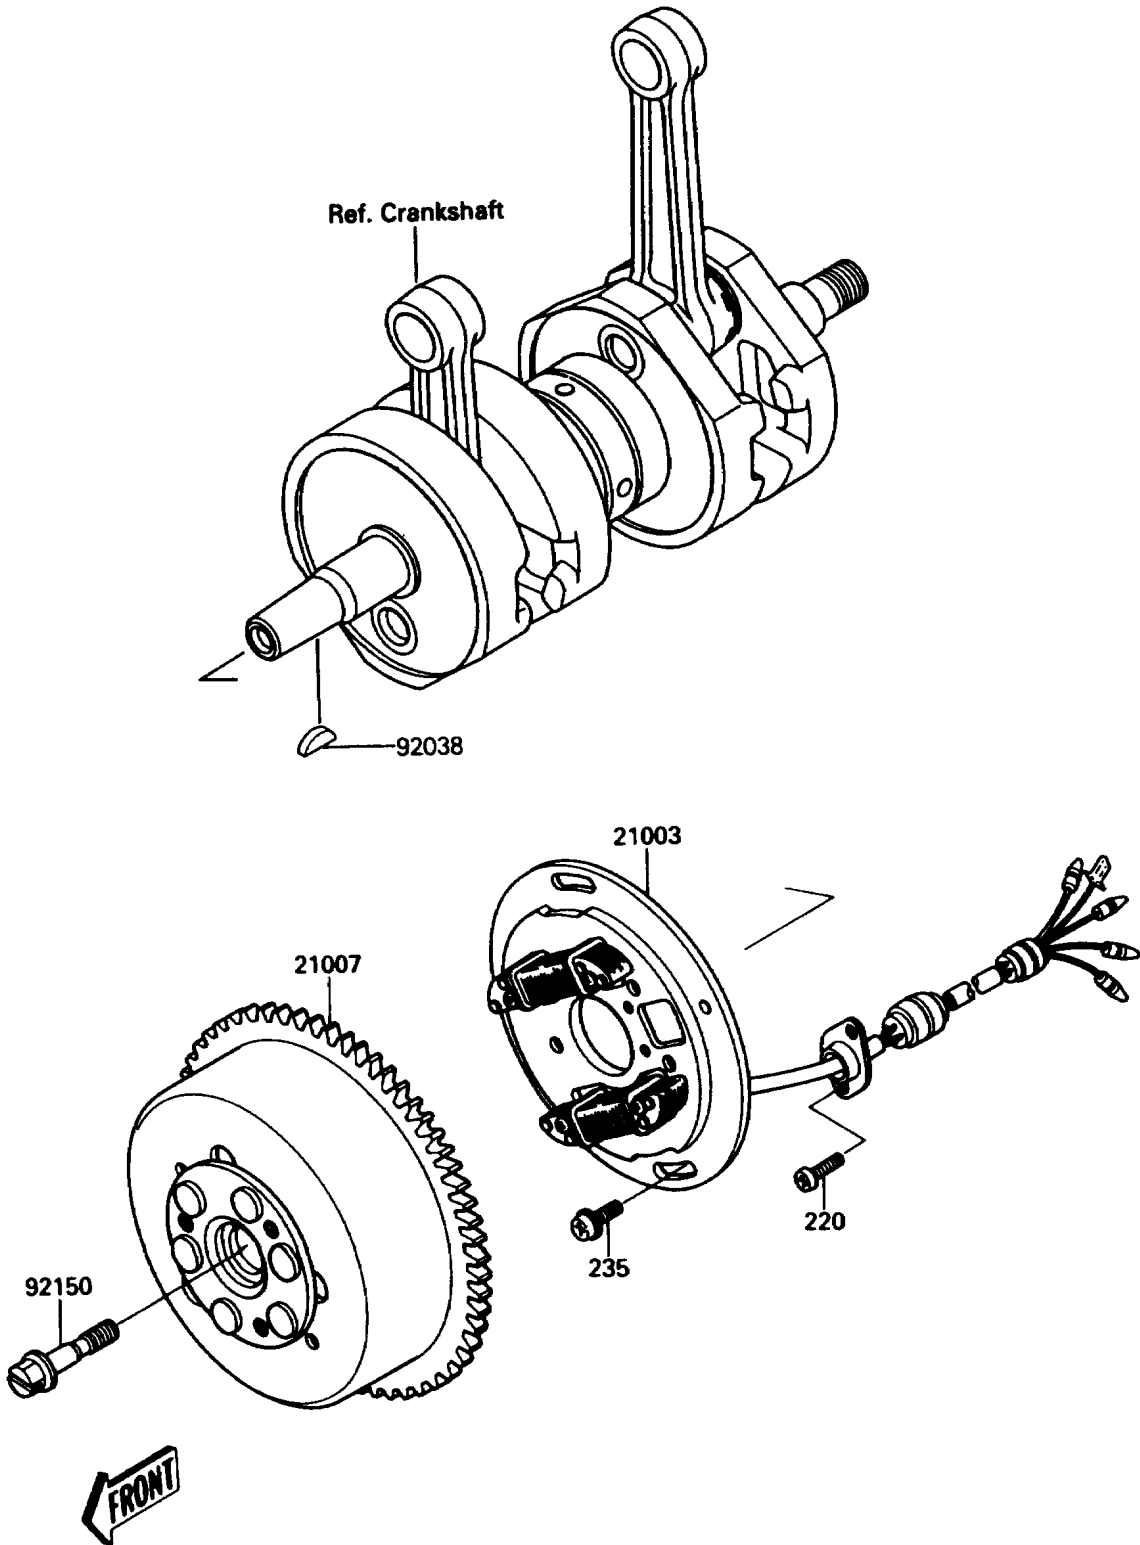

# 1989 Jet Mate PARTS DIAGRAM

Generator

(E1810 )

# 1989 Jet Mate PARTS LIST

## Generator

ITEM NAME	PART NUMBER	QUANTITY
STATOR (Ref # 21003)	21003-3710	1
ROTOR (Ref # 21007)	21007-3704	1
KEY,WOODRUFF (Ref # 92038)	92038-001	1
BOLT,10X38 (Ref # 92150)	92150-3736	1
SCREW-PAN-CROS (Ref # 220)	220B0512	2
SCREW-PAN-WP-CROS (Ref # 235)	235B0616	2