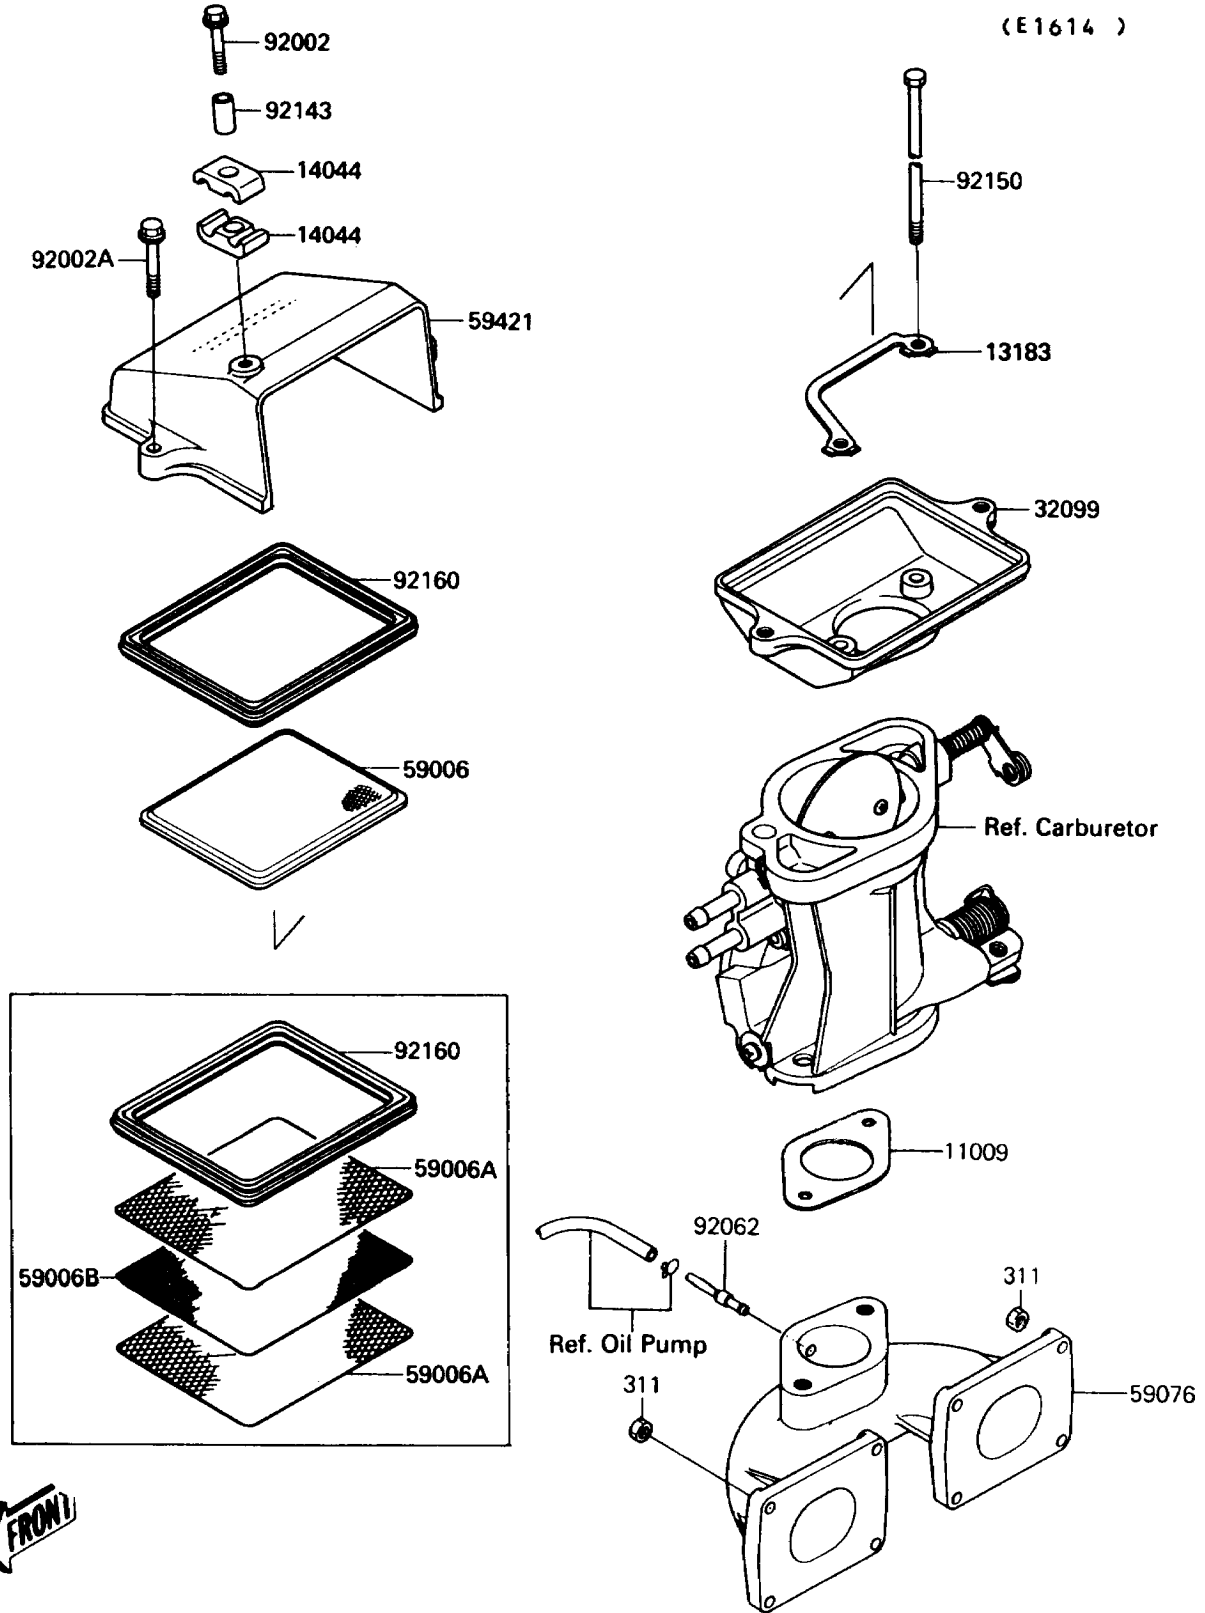

1989 Jet Mate PARTS DIAGRAM

Flame Arrester

1989 Jet Mate PARTS LIST

Flame Arrester

ITEM NAME	PART NUMBER	QUANTITY
GASKET,CARBURETOR (Ref # 11009)	11009-3753	1
PLATE (Ref # 13183)	13183-3726	1
HOLDER-CABLE (Ref # 14044)	14044-3707	2
CASE,FLAME ARRESTER (Ref # 32099)	32099-3736	1
ARRESTER-FLAME (Ref # 59006)	59006-3702	1
MANIFOLD-INTAKE (Ref # 59076)	59076-3705	1
COVER-INTAKE (Ref # 59421)	59421-3706	1
BOLT,6X35 (Ref # 92002)	92002-3715	1
BOLT,6X30 (Ref # 92002A)	92002-3726	2
NOZZLE (Ref # 92062)	92062-3703	1
COLLAR,7.5X10.5X24 (Ref # 92143)	92143-3717	1
BOLT,6X113 (Ref # 92150)	92150-3724	2
DAMPER (Ref # 92160)	92160-3704	1
NUT-HEX,6MM (Ref # 311)	311R0600	8