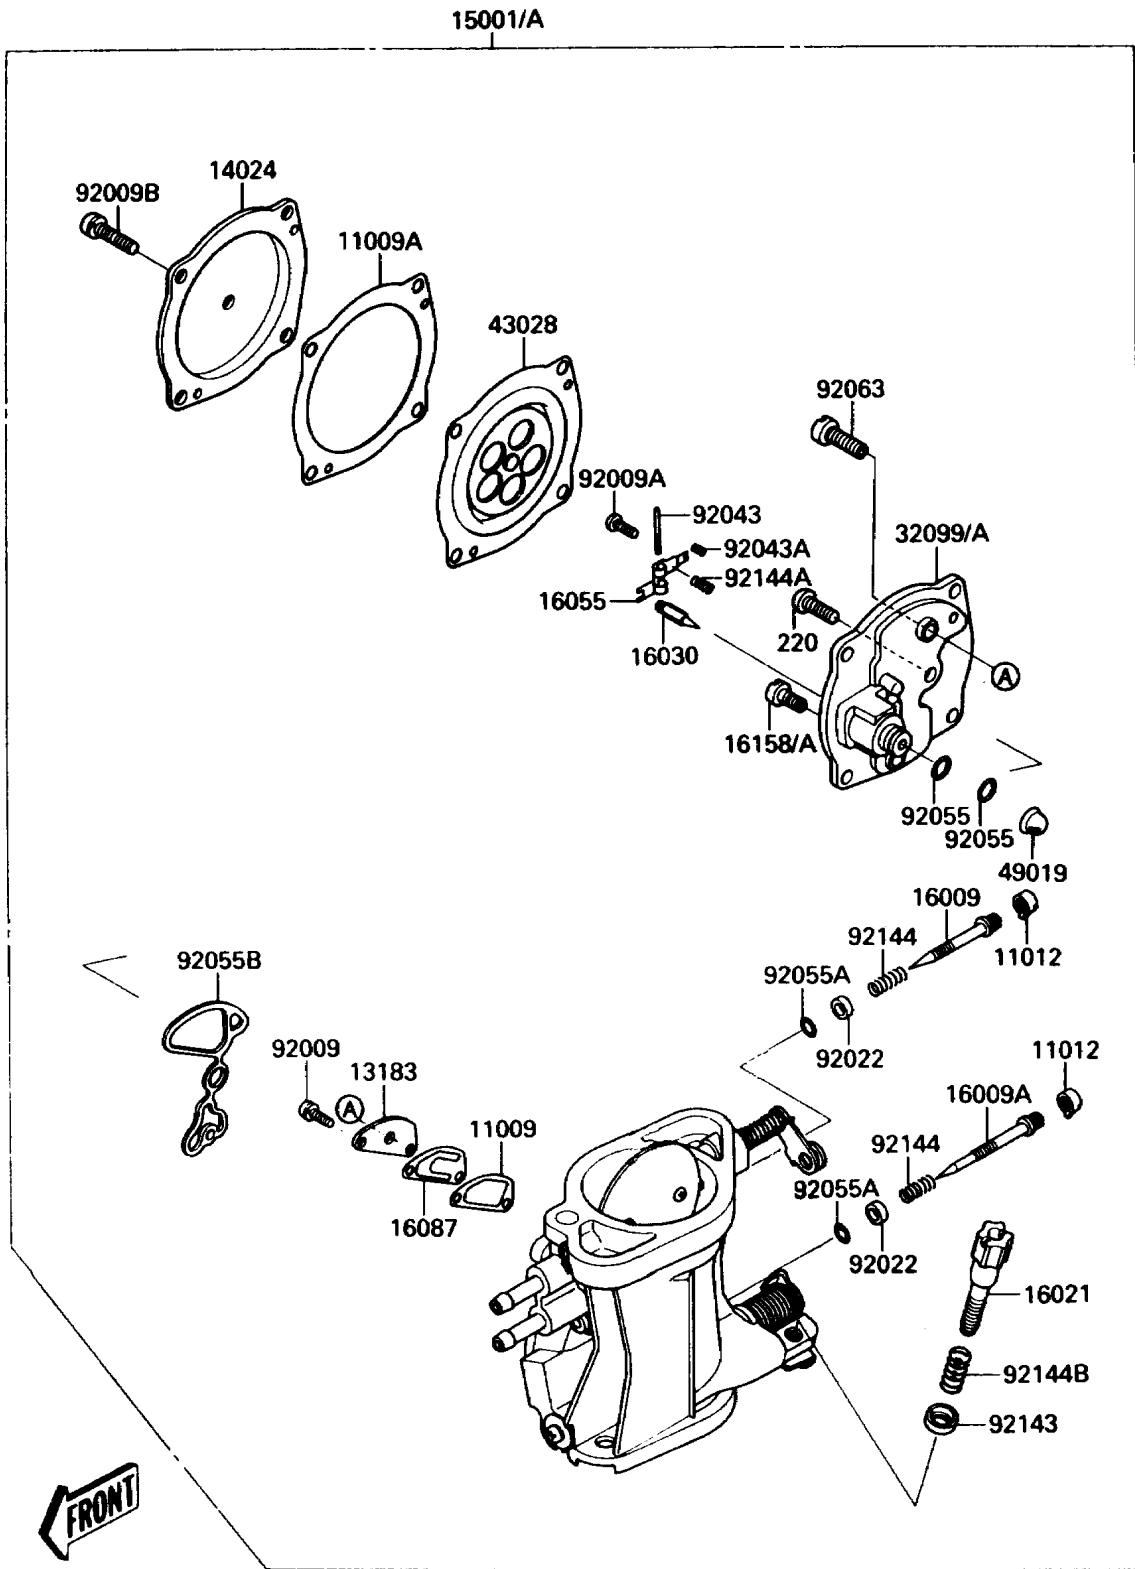

1989 Jet Mate PARTS DIAGRAM

Carburetor

(E1611)