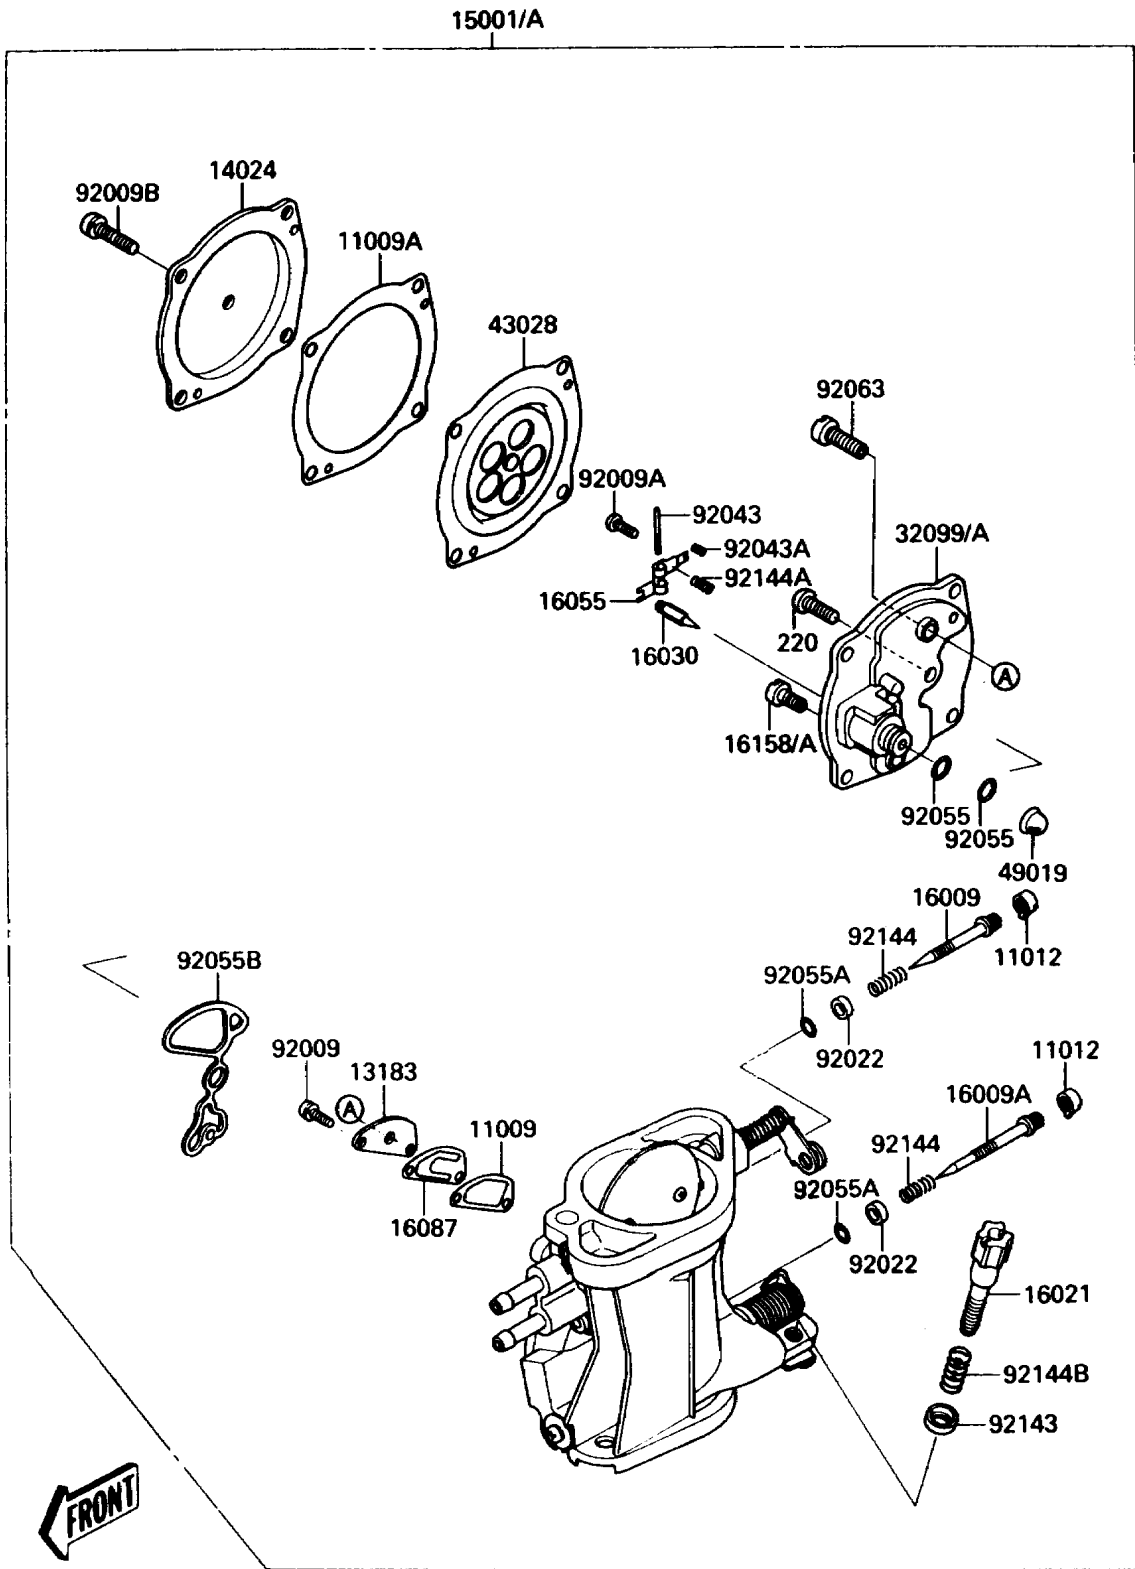

1989 Jet Mate PARTS DIAGRAM

Carburetor

(E1611)

1989 Jet Mate PARTS LIST

Carburetor

ITEM NAME	PART NUMBER	QUANTITY
GASKET,CHOKE VALVE (Ref # 11009)	11009-3729	1
GASKET,DIAPHRAGM (Ref # 11009A)	11009-3730	1
CAP,JET NEEDLE (Ref # 11012)	11012-3727	2
PLATE (Ref # 13183)	13183-3707	1
COVER,CARBURETOR (Ref # 14024)	14024-3765	1
CARBURETOR-ASSY (Ref # 15001)	15001-3730	1
NEEDLE-JET,HIGH SPEED (Ref # 16009)	16009-3705	1
NEEDLE-JET,LOW SPEED (Ref # 16009A)	16009-3706	1
SCREW-THROTTLE STOP (Ref # 16021)	16021-3702	1
VALVE-FLOAT (Ref # 16030)	16030-3701	1
ARM-FLOAT (Ref # 16055)	16055-3701	1
VALVE-CHECK (Ref # 16087)	16087-3702	1
JET-SLOW,#55 (Ref # 16158)	16158-3702	1
CASE,CARBURETOR (Ref # 32099)	32099-3737	1
DIAPHRAGM,CARBURETOR (Ref # 43028)	43028-3704	1
FILTER-FUEL,STRAINER (Ref # 49019)	49019-3707	1
SCREW,3X6 (Ref # 92009)	92009-3710	2
SCREW,3X6 (Ref # 92009A)	92009-3712	1
SCREW,4X16 (Ref # 92009B)	92009-3739	4
WASHER,ADJUST SCREW (Ref # 92022)	92022-3745	2
PIN,FLOAT (Ref # 92043)	92043-1209	1
PIN,THROTTLE STOP SCREW (Ref # 92043A)	92043-3712	1
RING-O (Ref # 92055)	92055-1246	1
RING-O,ADJUST SCREW (Ref # 92055A)	92055-3713	2
RING-O (Ref # 92055B)	92055-3720	1
JET-MAIN,2ND,#125 (Ref # 92063)	92063-1069	1
COLLAR,THROTTLE STOP SCREW (Ref # 92143)	92143-3709	1
SPRING,ADJUST SCREW (Ref # 92144)	92144-3704	2
SPRING,FLOAT VALVE (Ref # 92144A)	92144-3705	1

1989 Jet Mate PARTS LIST

Carburetor

ITEM NAME	PART NUMBER	QUANTITY
SPRING,THROTTLE STOP SCREW (Ref # 92144B)	92144-3706	1
SCREW-PAN-CROS (Ref # 220)	220D0408	1