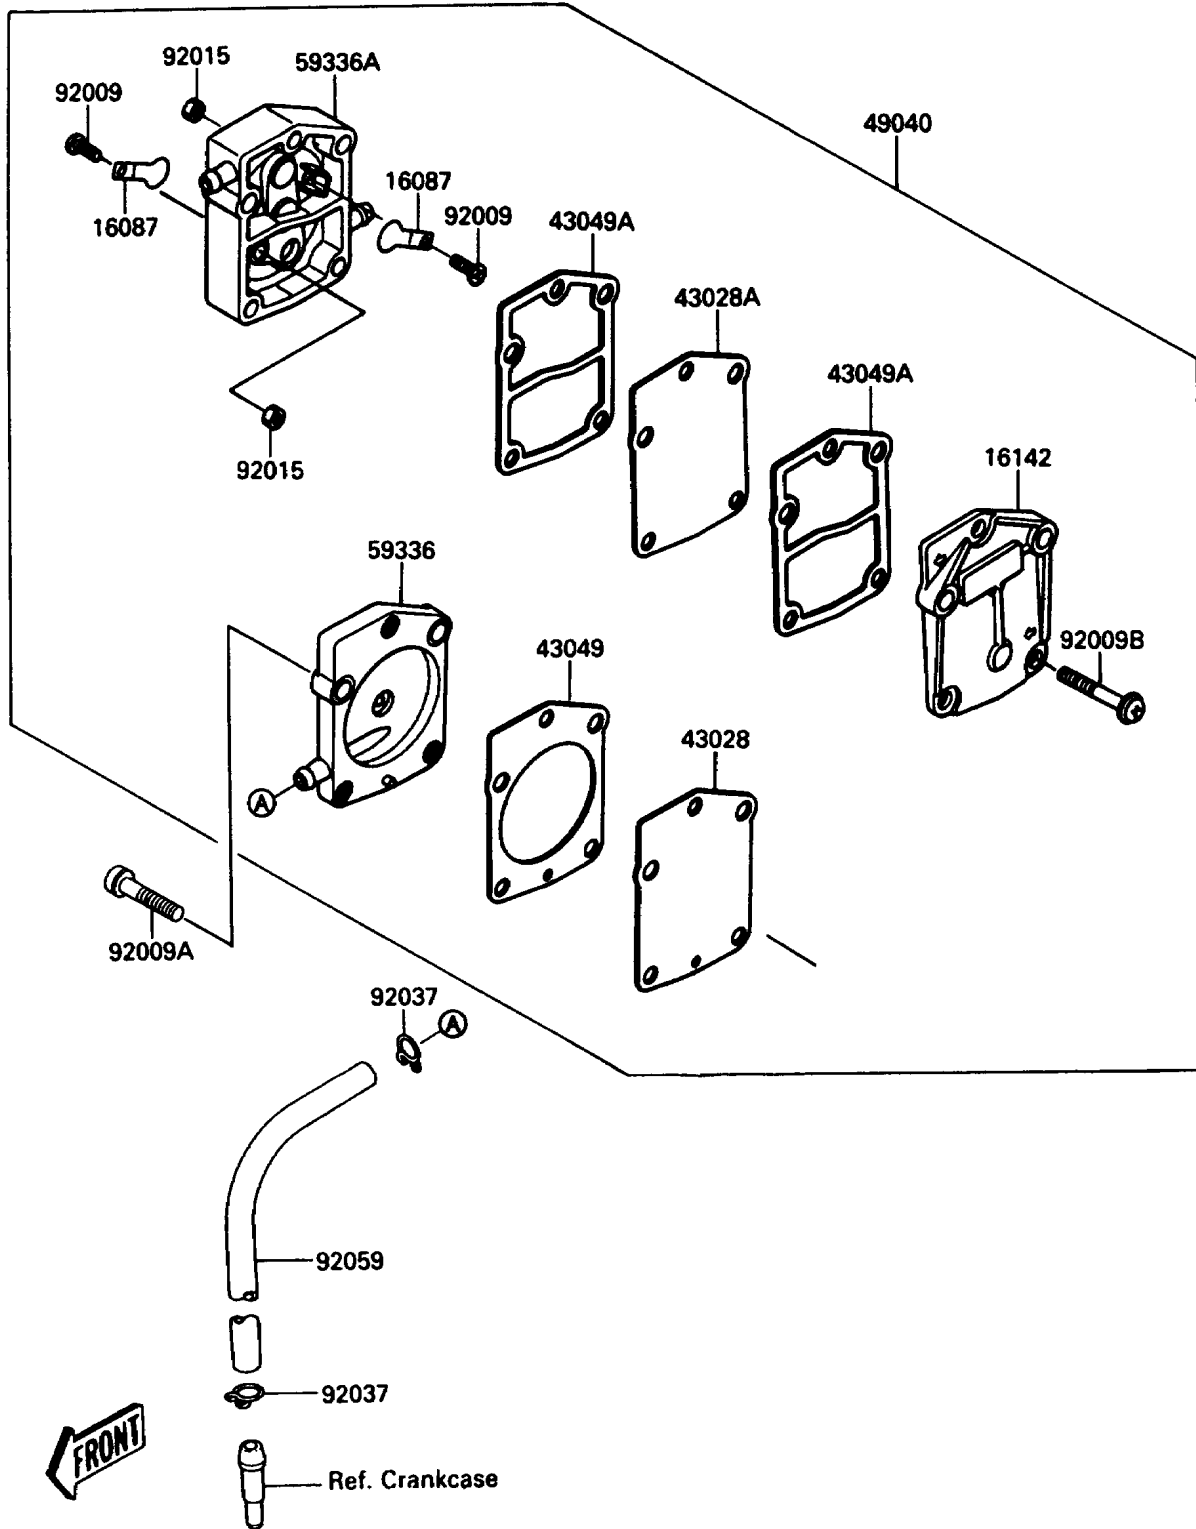

# 1989 Jet Mate PARTS DIAGRAM

Fuel Pump

(E1520 )

# 1989 Jet Mate PARTS LIST

## Fuel Pump

ITEM NAME	PART NUMBER	QUANTITY
VALVE-CHECK,FUEL PUMP (Ref # 16087)	16087-3701	2
COVER-PUMP,FUEL (Ref # 16142)	16142-3702	1
DIAPHRAGM,PULSE (Ref # 43028)	43028-3702	1
DIAPHRAGM,FUEL (Ref # 43028A)	43028-3703	1
PACKING,PULSE CASE (Ref # 43049)	43049-3705	1
PACKING,FUEL COVER (Ref # 43049A)	43049-3706	2
PUMP-FUEL (Ref # 49040)	49040-3706	1
CASE-PUMP,PULSE (Ref # 59336)	59336-3704	1
CASE-PUMP,BODY (Ref # 59336A)	59336-3707	1
SCREW,3X6 (Ref # 92009)	92009-3707	2
SCREW,6X40 (Ref # 92009A)	92009-3735	2
SCREW,5X28 (Ref # 92009B)	92009-3767	3
NUT,3MM (Ref # 92015)	92015-3731	2
CLAMP,11MM (Ref # 92037)	92037-3723	2
TUBE,PULSE,5.8X10.8X560 (Ref # 92059)	92059-3800	1