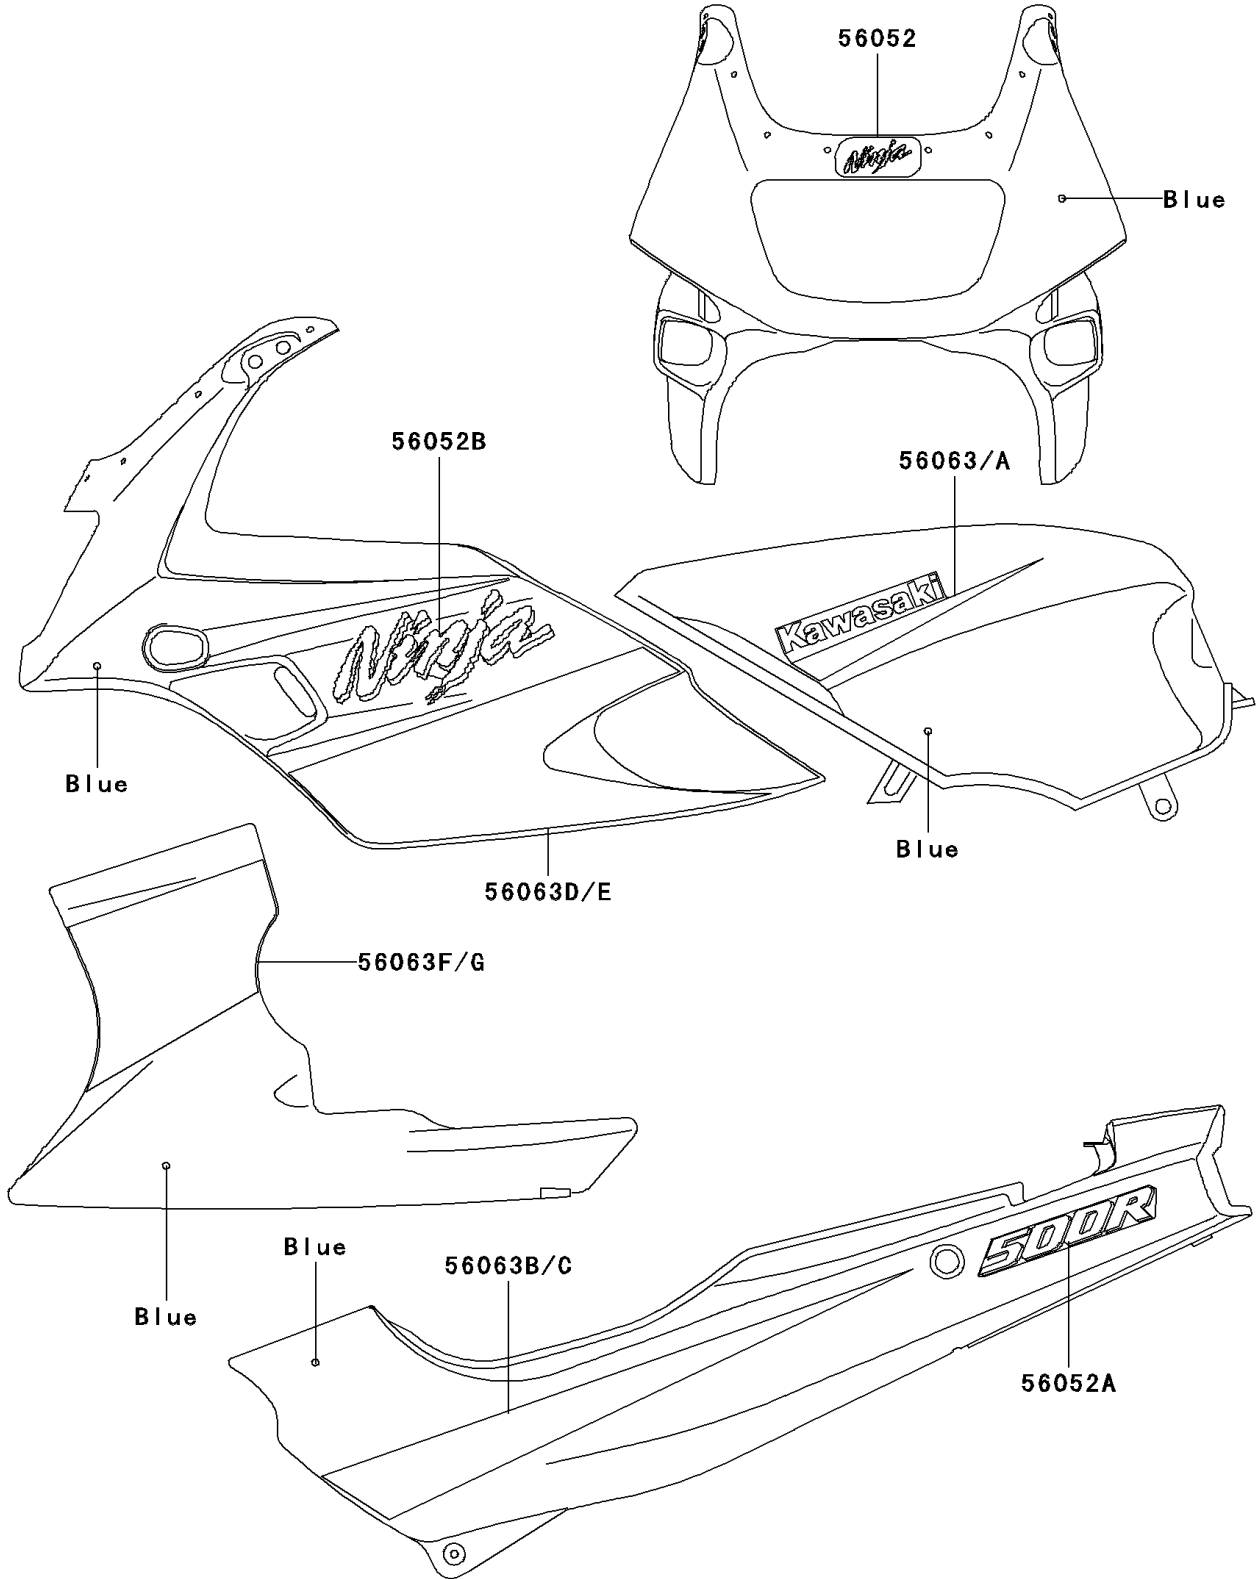

# 2001 Ninja® 500R PARTS DIAGRAM

Decals(Blue)(EX500-D8)(CN)

F2861C

## 2001 Ninja® 500R PARTS LIST

Decals(Blue)(EX500-D8)(CN)

ITEM NAME	PART NUMBER	QUANTITY
MARK,UPP COWLING,NINJA (Ref # 56052)	56052-1121	1
MARK,SIDE COVER,500R (Ref # 56052A)	56052-1122	2
MARK,UPP COWLING,NINJA (Ref # 56052B)	56052-1123	2
PATTERN,FUEL TANK,LH (Ref # 56063)	56063-1233	1
PATTERN,FUEL TANK,RH (Ref # 56063A)	56063-1234	1
PATTERN,SIDE COVER,LH (Ref # 56063B)	56063-1235	1
PATTERN,SIDE COVER,RH (Ref # 56063C)	56063-1236	1
PATTERN,UPP COWLING,LH (Ref # 56063D)	56063-1237	1
PATTERN,UPP COWLING,RH (Ref # 56063E)	56063-1238	1
PATTERN,LWR COWLING,LH (Ref # 56063F)	56063-1239	1
PATTERN,LWR COWLING,RH (Ref # 56063G)	56063-1240	1