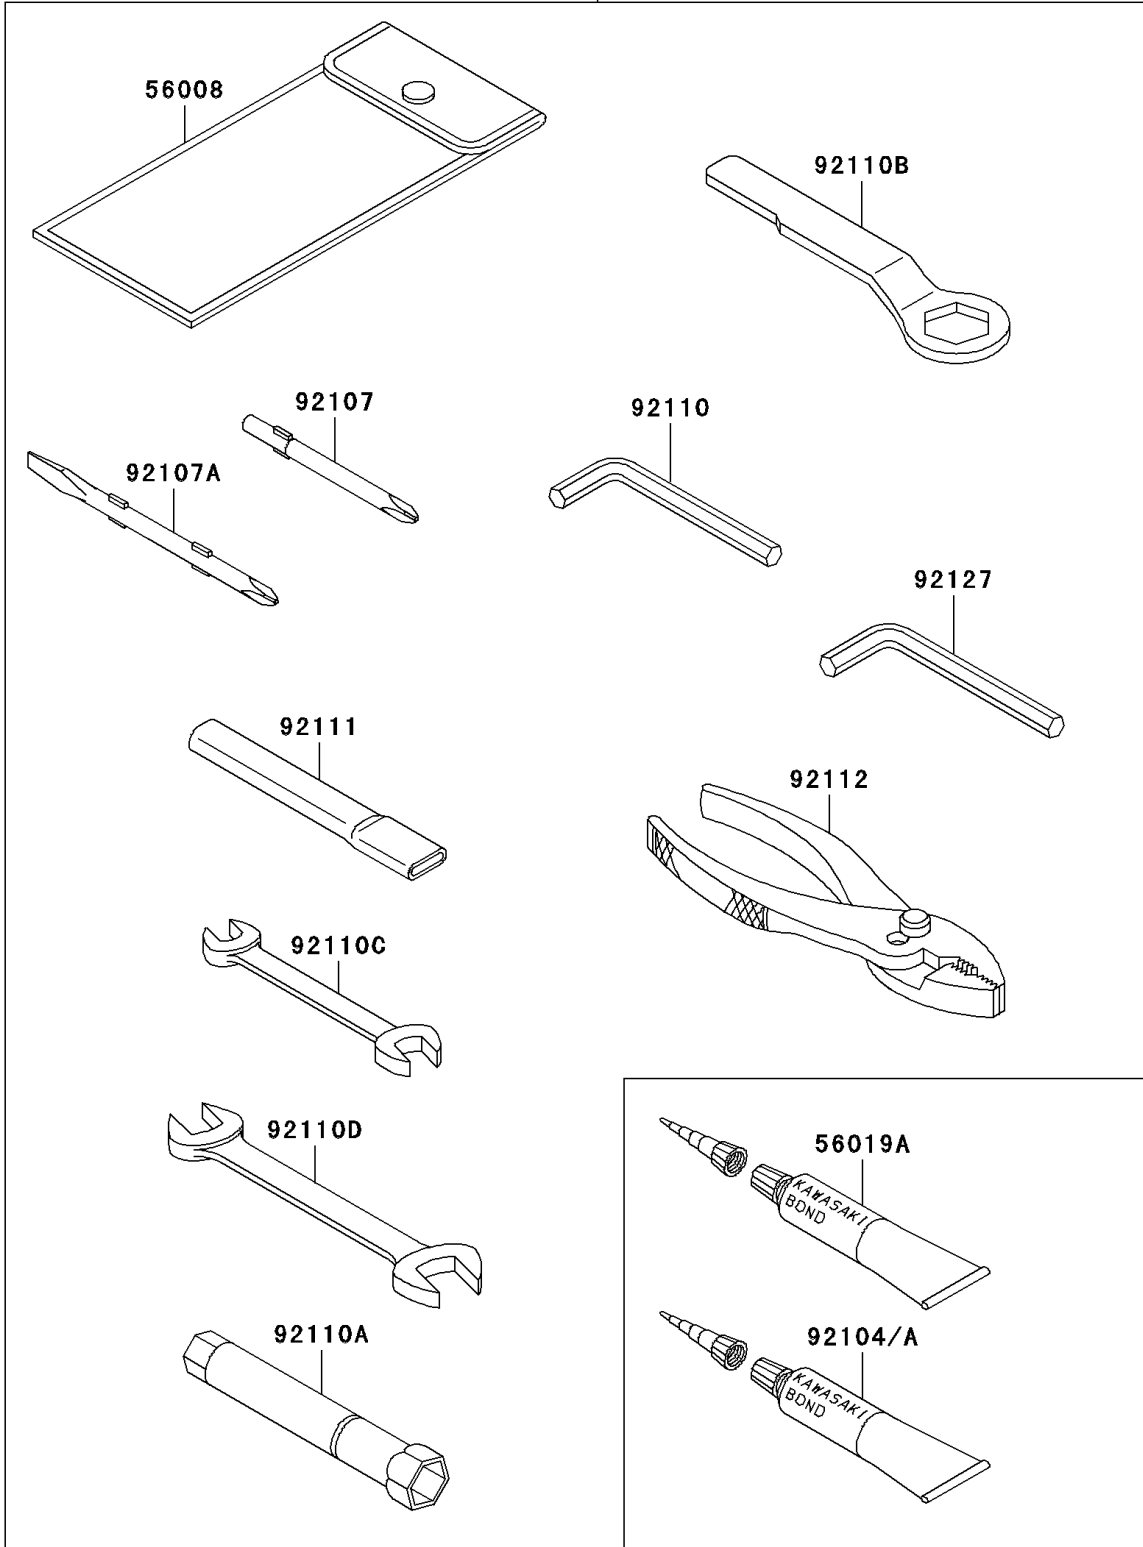

2001 Ninja® 500R PARTS DIAGRAM

Owner's Tools

56007

F2810

2001 Ninja® 500R PARTS LIST

Owner's Tools

ITEM NAME	PART NUMBER	QUANTITY
TOOL-KIT (Ref # 56007)	56007-1386	1
BAG,TOOL (Ref # 56008)	56008-1075	1
THREE BOND TB1211,HT/RS,WHITE (Ref # 56019A)	56019-120	1
GASKET-LIQUID,TUBE,100G,SILVER (Ref # 92104)	92104-002	1
GASKET-LIQUID,SILVER TB1216 (Ref # 92104A)	92104-1063	AR
TOOL-DRIVER,#3PHILLIPS (Ref # 92107)	92107-005	1
TOOL-DRIVER,#2PHILLIPS (Ref # 92107A)	92107-1053	1
TOOL-WRENCH,ALLEN,5MM (Ref # 92110)	92110-1015	1
TOOL-WRENCH,BOX,18MM (Ref # 92110A)	92110-1110	1
TOOL-WRENCH,BOX END,24MM (Ref # 92110B)	92110-1150	1
TOOL-WRENCH,OPEN END,10X12 (Ref # 92110C)	92110-1152	1
TOOL-WRENCH,OPEN END,14X17 (Ref # 92110D)	92110-1153	1
TOOL-BAR,BOX END WRENCH (Ref # 92111)	92111-1051	1
TOOL-PLIERS (Ref # 92112)	92112-1001	1
TOOL-WRENCH,ALLEN,6MM (Ref # 92127)	92127-003	1