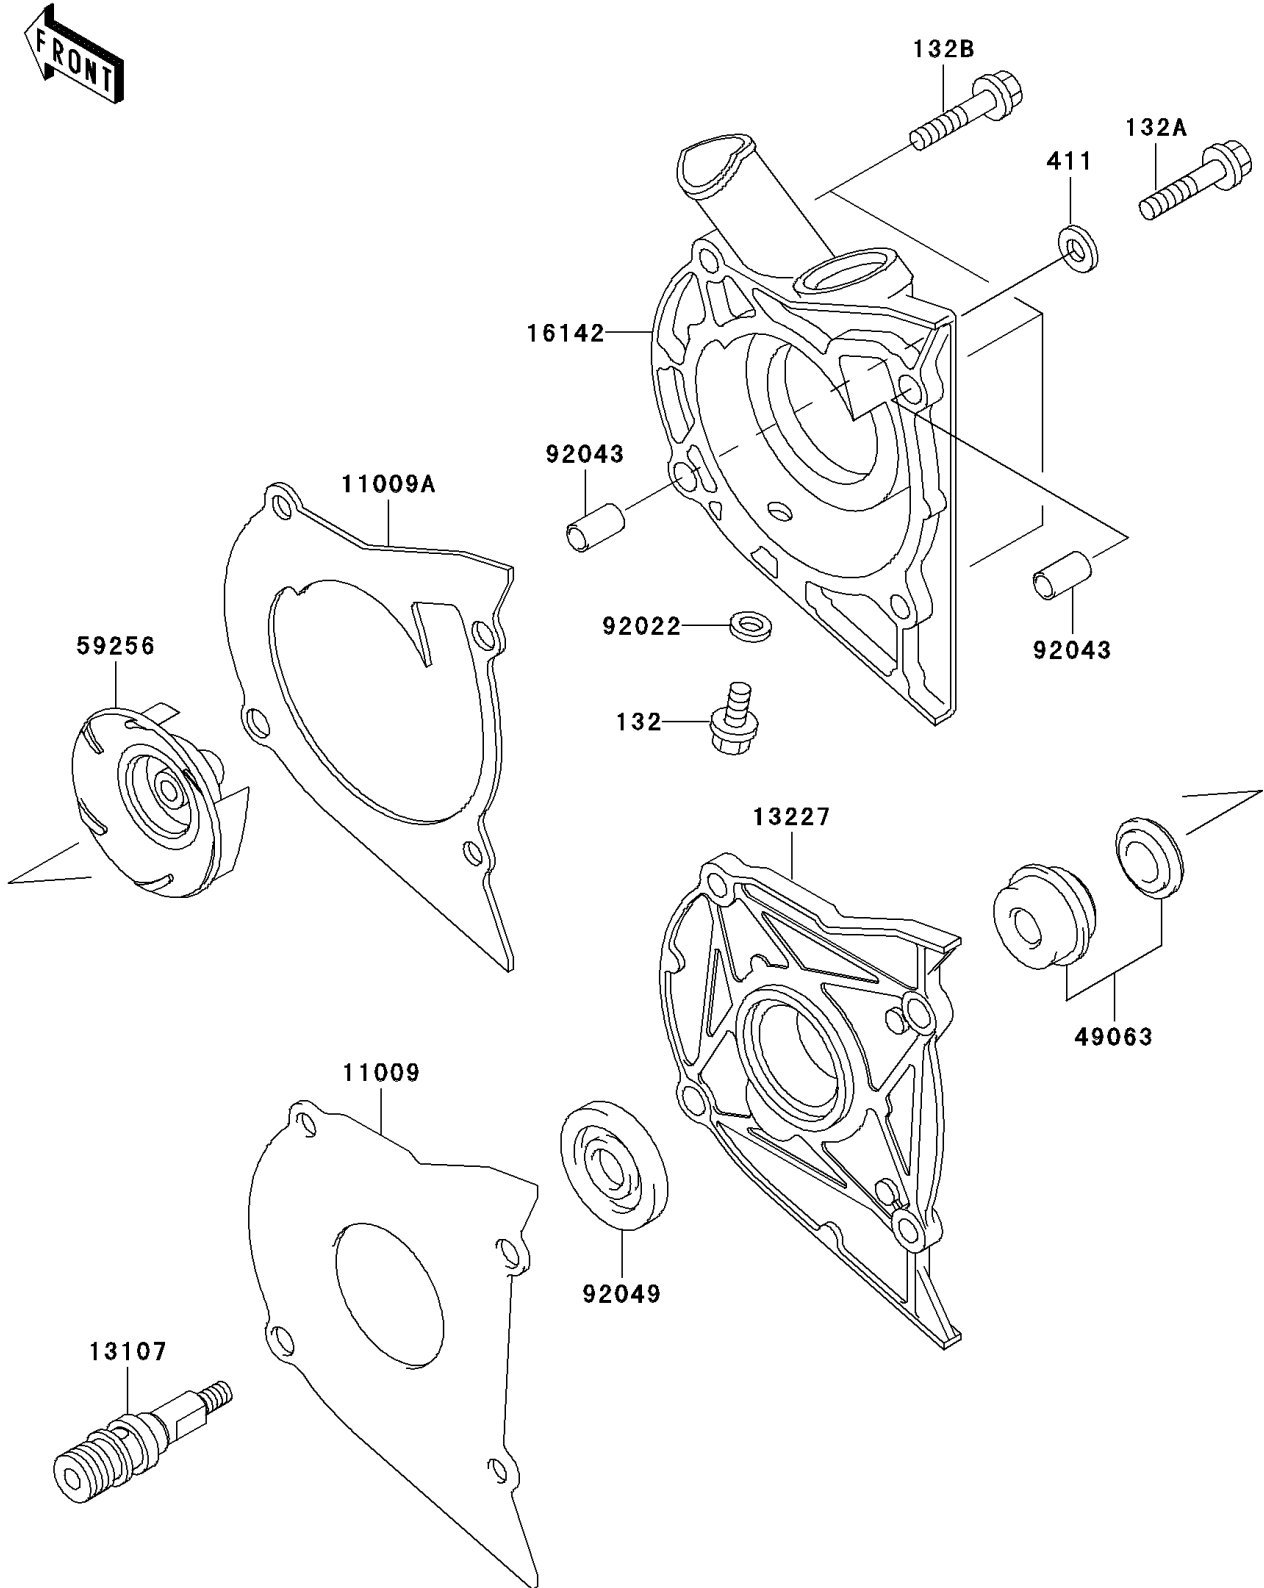

2001 Ninja® 500R PARTS DIAGRAM

Water Pump

E3031

2001 Ninja® 500R PARTS LIST

Water Pump

ITEM NAME	PART NUMBER	QUANTITY
BOLT-FLANGED-SMALL (Ref # 132)	132J0612	1
BOLT-FLANGED-SMALL (Ref # 132A)	132J0630	1
BOLT-FLANGED-SMALL (Ref # 132B)	132J0635	3
WASHER-PLAIN,6MM,BLACK (Ref # 411)	411F0600	1
GASKET,PUMP HOUSING (Ref # 11009)	11009-1838	1
GASKET,PUMP COVER (Ref # 11009A)	11009-1839	1
SHAFT,IMPELLER (Ref # 13107)	13107-1203	1
HOUSING,WATER PUMP (Ref # 13227)	13227-1064	1
COVER-PUMP (Ref # 16142)	16142-1073	1
SEAL-MECHANICAL (Ref # 49063)	49063-1054	1
IMPELLER (Ref # 59256)	59256-1060	1
WASHER,6.2X11X1 (Ref # 92022)	92022-304	1
PIN,6.2X8X14 (Ref # 92043)	92043-1263	2
SEAL-OIL,SC12365 (Ref # 92049)	92049-1215	1