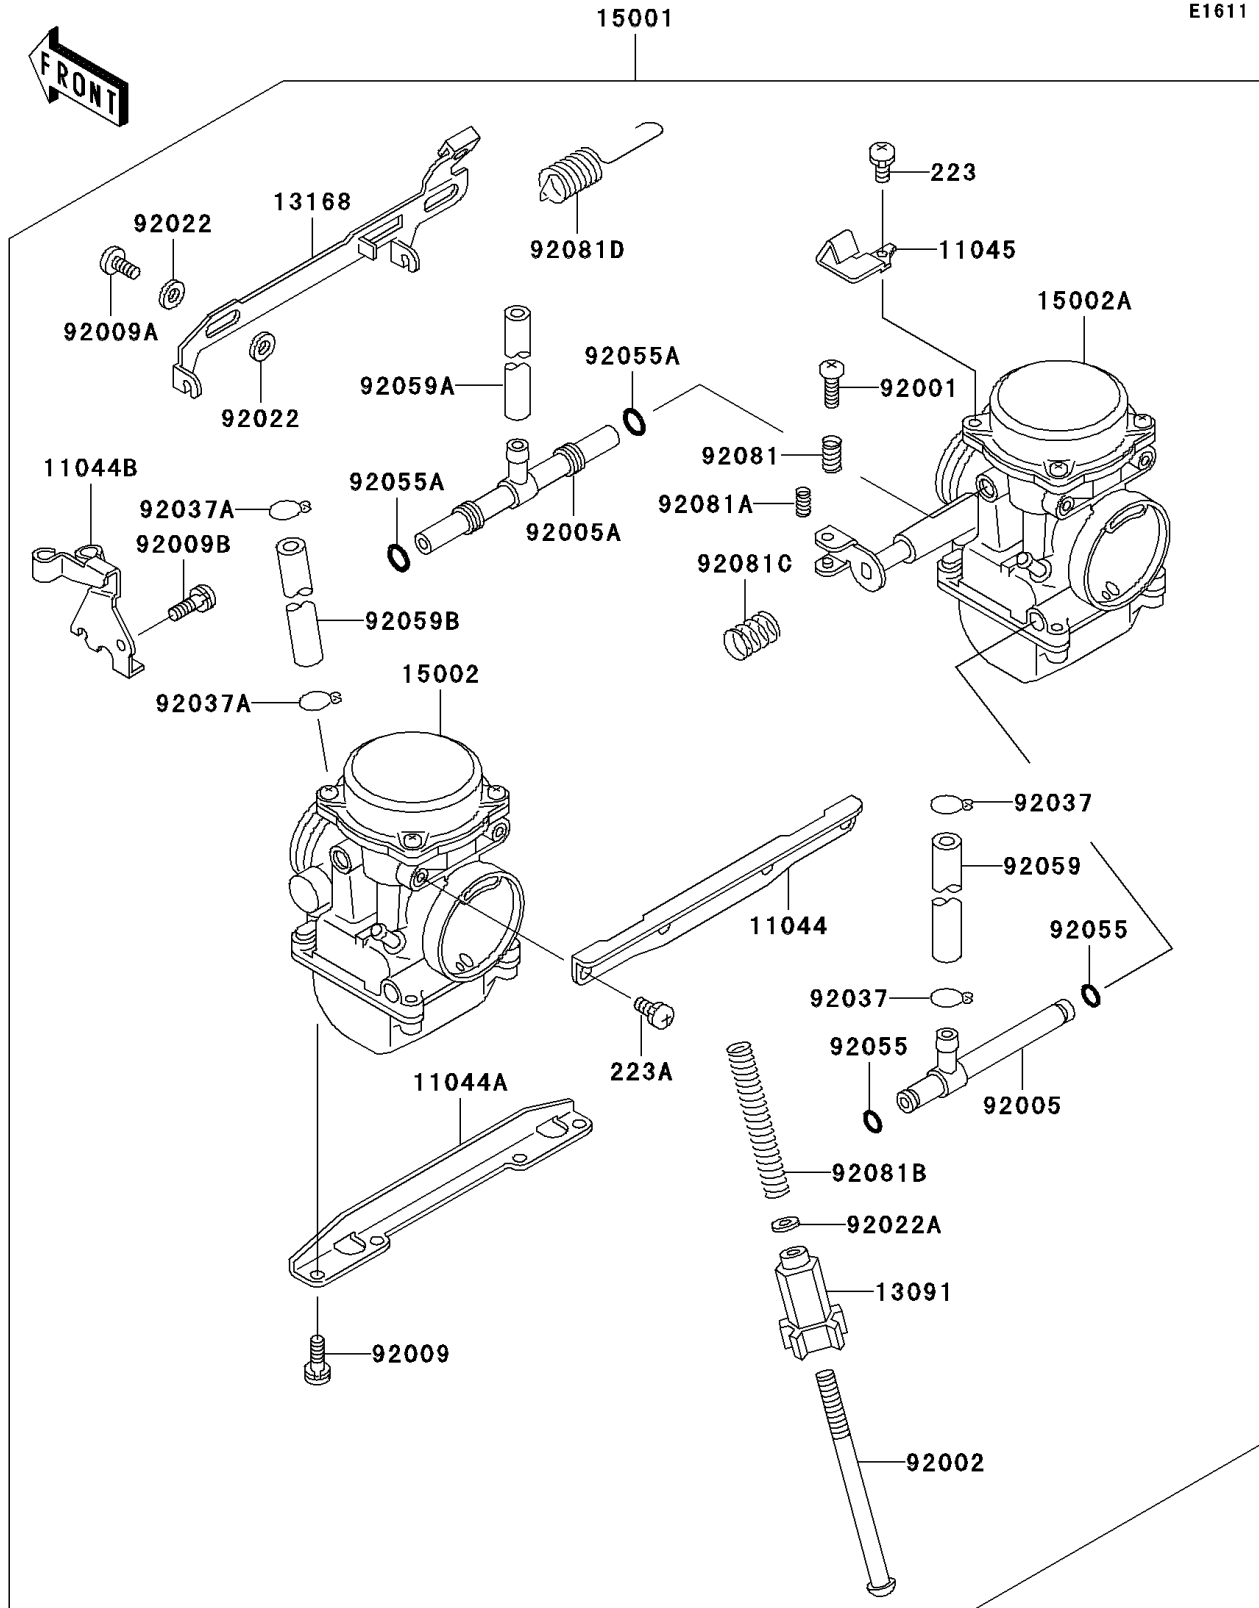

2000 Ninja® 500R PARTS DIAGRAM

Carburetor

E1611

2000 Ninja® 500R PARTS LIST

Carburetor

ITEM NAME	PART NUMBER	QUANTITY
SCREW-PAN-WS-CROS (Ref # 223)	223C0420	1
SCREW-PAN-WS-CROS (Ref # 223A)	223C0510	4
BRACKET,CARBURETOR STAY,UPP (Ref # 11044)	11044-1313	1
BRACKET,CARBURETOR STAY,6MM (Ref # 11044A)	11044-1314	1
BRACKET,THROTTLE CABLE (Ref # 11044B)	11044-1546	1
BRACKET,STARTER LEVER (Ref # 11045)	11045-1824	1
HOLDER,THROTTLE STOP SCREW (Ref # 13091)	13091-1382	1
LEVER (Ref # 13168)	13168-1360	1
CARBURETOR-ASSY (Ref # 15001)	15001-1334	1
CARBURETOR,LH (Ref # 15002)	15002-1492	1
CARBURETOR,RH (Ref # 15002A)	15002-1493	1
BOLT,THROTTLE ADJUST (Ref # 92001)	92001-1998	1
BOLT,THROTTLE STOP SCREW (Ref # 92002)	92002-1552	1
FITTING (Ref # 92005)	92005-1133	1
FITTING (Ref # 92005A)	92005-1134	1
SCREW,6X16 (Ref # 92009)	92009-1129	4
SCREW (Ref # 92009A)	92009-1262	2
SCREW,5X10 (Ref # 92009B)	92009-1365	1
WASHER,6.1X11X0.8,POLYACETAL (Ref # 92022)	92022-1199	4
WASHER,PLAIN,STOP SPRING (Ref # 92022A)	92022-1480	1
CLAMP,FUEL TUBE (Ref # 92037)	92037-1075	2
CLAMP,TUBE (Ref # 92037A)	92037-1477	2
RING-O (Ref # 92055)	92055-1004	2
RING-O,FUEL FITTING (Ref # 92055A)	92055-1223	2
TUBE,FUEL,7.3X12.5X220 (Ref # 92059)	92059-1236	1
TUBE,6.5X9.5X500 (Ref # 92059A)	92059-1465	1
TUBE,5X9X140 (Ref # 92059B)	92059-1634	1
SPRING,THROTTLE ADJUST UPP (Ref # 92081)	92081-1620	1
SPRING,THROTTLE ADJUST LWR (Ref # 92081A)	92081-1621	1

2000 Ninja® 500R PARTS LIST

Carburetor

ITEM NAME	PART NUMBER	QUANTITY
SPRING,THROTTLE STOP SCREW (Ref # 92081B)	92081-1875	1
SPRING (Ref # 92081C)	92081-1876	1
SPRING,STARTER LEVER (Ref # 92081D)	92081-1893	1