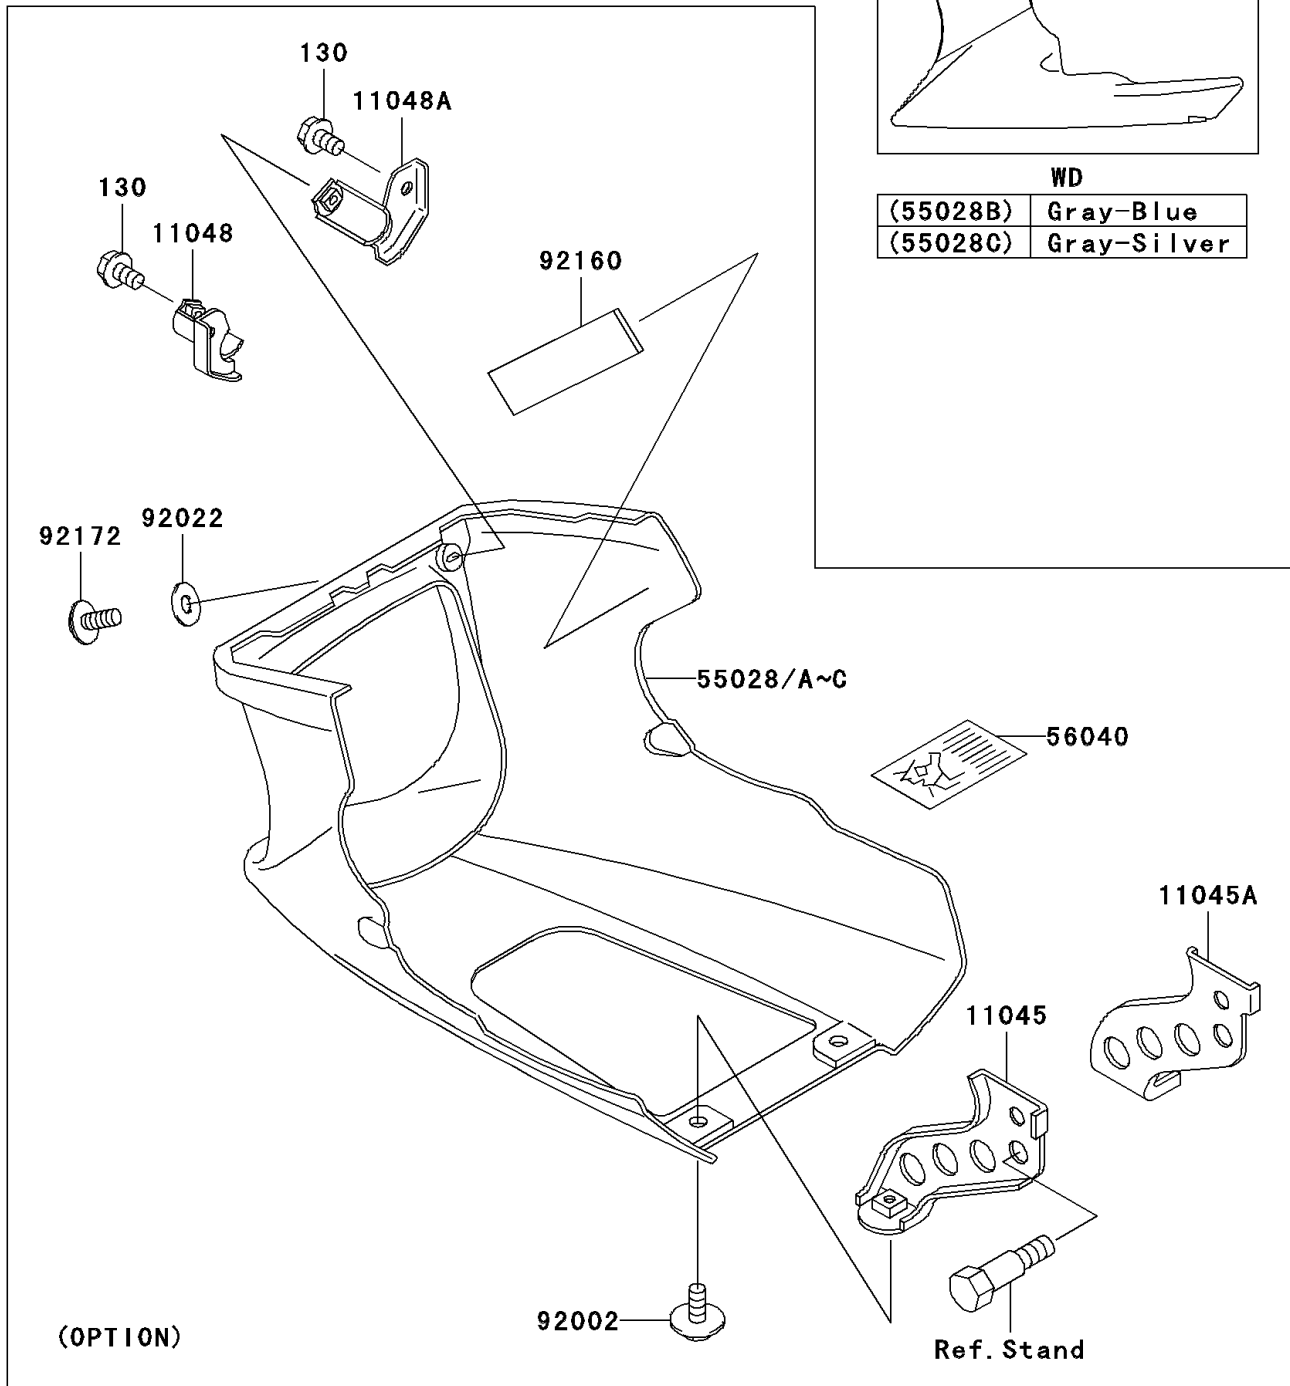

2003 Ninja® 500R PARTS DIAGRAM

Cowling Lower

F2872

2003 Ninja® 500R PARTS LIST

Cowling Lowers

ITEM NAME	PART NUMBER	QUANTITY
BRACKET,LOWER COWLING,RR,LH (Ref # 11045)	11045-1573	1
BRACKET,LOWER COWLING,RR,RH (Ref # 11045A)	11045-1574	1
BRACKET,LOWER COWLING,FR,LH (Ref # 11048)	11048-1685	1
BRACKET,LOWER COWLING,FR,RH (Ref # 11048A)	11048-1686	1
COWLING,LWR,P.C.GRAY (Ref # 55028B)	55028-1161-SL	1
BOLT-FLANGED,6X10 (Ref # 130)	130B0610	2
LABEL-WARNING,LOWER COWLING (Ref # 56040)	56040-1251	1
BOLT,6X16 (Ref # 92002)	92002-1188	2
WASHER,6.5X16X1.0 (Ref # 92022)	92022-1654	2
DAMPER (Ref # 92160)	92160-1323	1
SCREW,6X14 (Ref # 92172)	92172-0107	2
COWLING,LWR,P.C.GRAY (Ref # 55028C)	55028-1161-T2	1