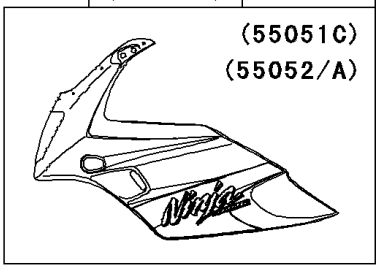

2003 Ninja® 500R PARTS DIAGRAM

Cowling

F2871

(55051C)	Silver
(55052)	Ebony
(55052A)	Blue

WD

WD

WD

2003 Ninja® 500R PARTS LIST