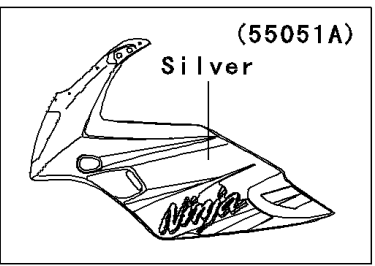

2003 Ninja® 500R PARTS DIAGRAM

Cowling

F2871

(55051C)	Silver
(55052)	Ebony
(55052A)	Blue

WD

WD

WD

2003 Ninja® 500R PARTS LIST