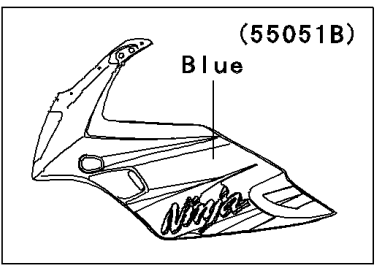

2003 Ninja® 500R PARTS DIAGRAM

Cowling

F2871

(55051C)	Silver
(55052)	Ebony
(55052A)	Blue

WD

WD

WD

2003 Ninja® 500R PARTS LIST