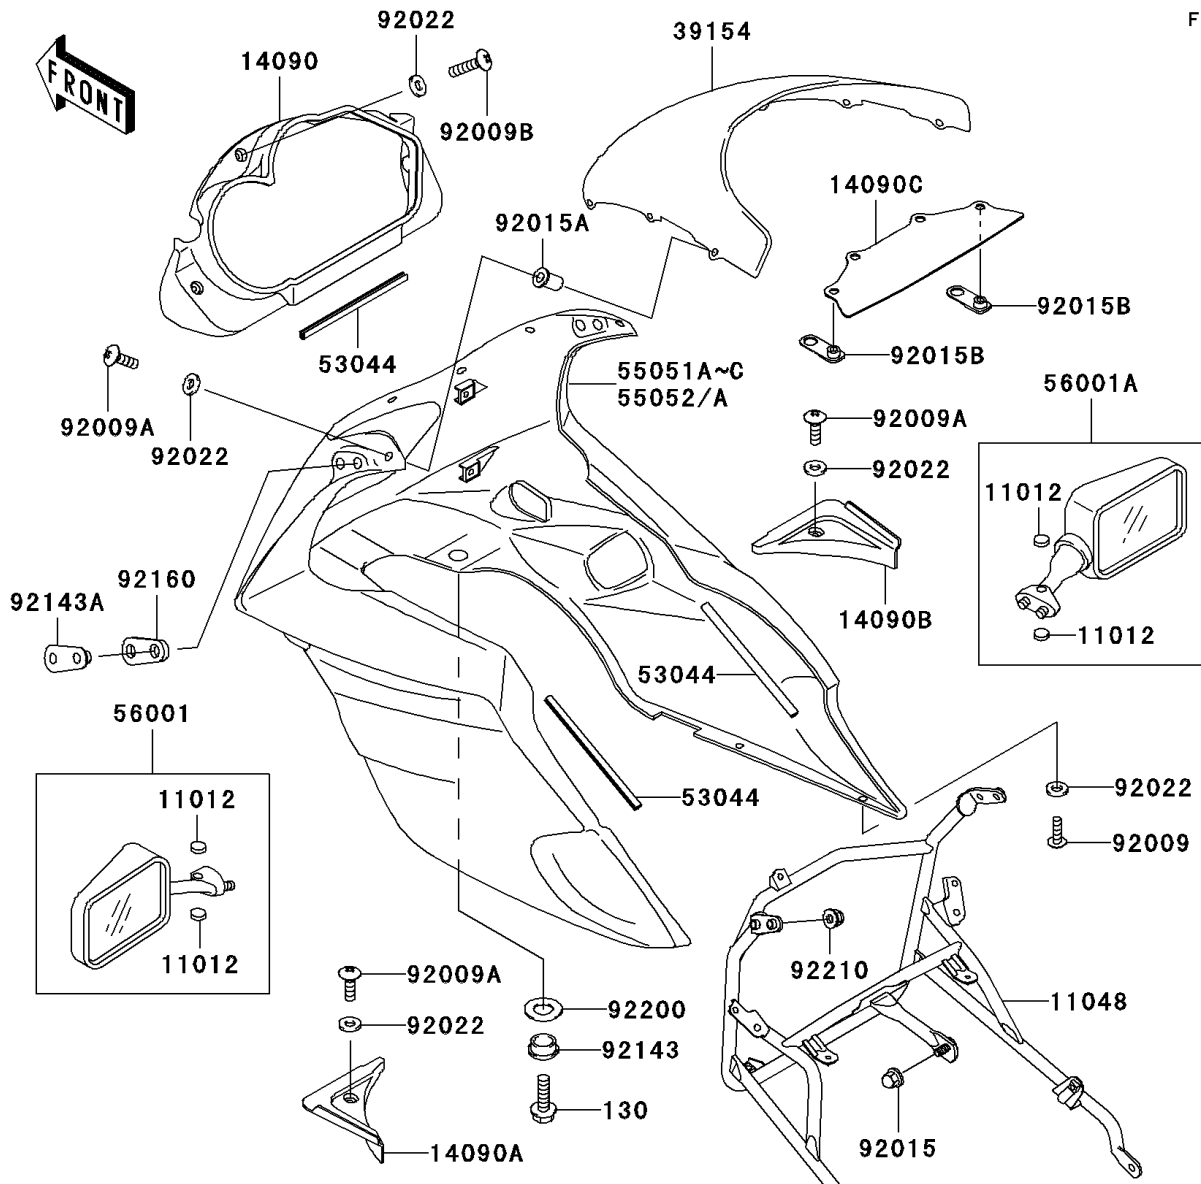

2003 Ninja® 500R PARTS DIAGRAM

Cowling

F2871

(55051C)	Silver
(55052)	Ebony
(55052A)	Blue

WD

WD

WD

2003 Ninja® 500R PARTS LIST

Cowling

ITEM NAME	PART NUMBER	QUANTITY
CAP,MIRROR (Ref # 11012)	11012-1818	4
BRACKET,UPP COWLING (Ref # 11048)	11048-1368	1
COVER,INNER COWLING,CNT (Ref # 14090)	14090-1397	1
COVER,INNER COWLING,LH (Ref # 14090A)	14090-1398	1
COVER,INNER COWLING,RH (Ref # 14090B)	14090-1399	1
COVER,WINDSHIELD (Ref # 14090C)	14090-1488	1
WINDSHIELD (Ref # 39154)	39154-1125	1
TRIM,L=157 (Ref # 53044)	53044-1276	3
COWLING-ASSY,UPP,M.N.BLUE (Ref # 55051B)	55051-5290-C6	1
MIRROR-ASSY,LH,EBONY (Ref # 56001)	56001-1376-6C	1
MIRROR-ASSY,RH,EBONY (Ref # 56001A)	56001-1377-6C	1
SCREW,TAPPING,5X15 (Ref # 92009)	92009-1479	4
SCREW,5X16,BLACK (Ref # 92009A)	92009-1654	8
SCREW,5X22 (Ref # 92009B)	92009-1660	3
NUT,CAP,8MM,BLACK (Ref # 92015)	92015-1174	1
NUT,WELL,5MM (Ref # 92015A)	92015-1757	6
NUT (Ref # 92015B)	92015-1949	2
BOLT-FLANGED (Ref # 130)	130J0620	2
WASHER,NYLON,5.3X11.5X1.5 (Ref # 92022)	92022-1521	15
COLLAR,L=6.6 (Ref # 92143)	92143-1088	2
COLLAR (Ref # 92143A)	92143-1699	2
DAMPER,MIRROR (Ref # 92160)	92160-1089	2
WASHER,10.3X20X1 (Ref # 92200)	92200-1013	2
NUT,CAP,6MM (Ref # 92210)	92210-0003	4
COWLING-ASSY,UPP,G.SILVER (Ref # 55051A)	55051-5206-F2	1