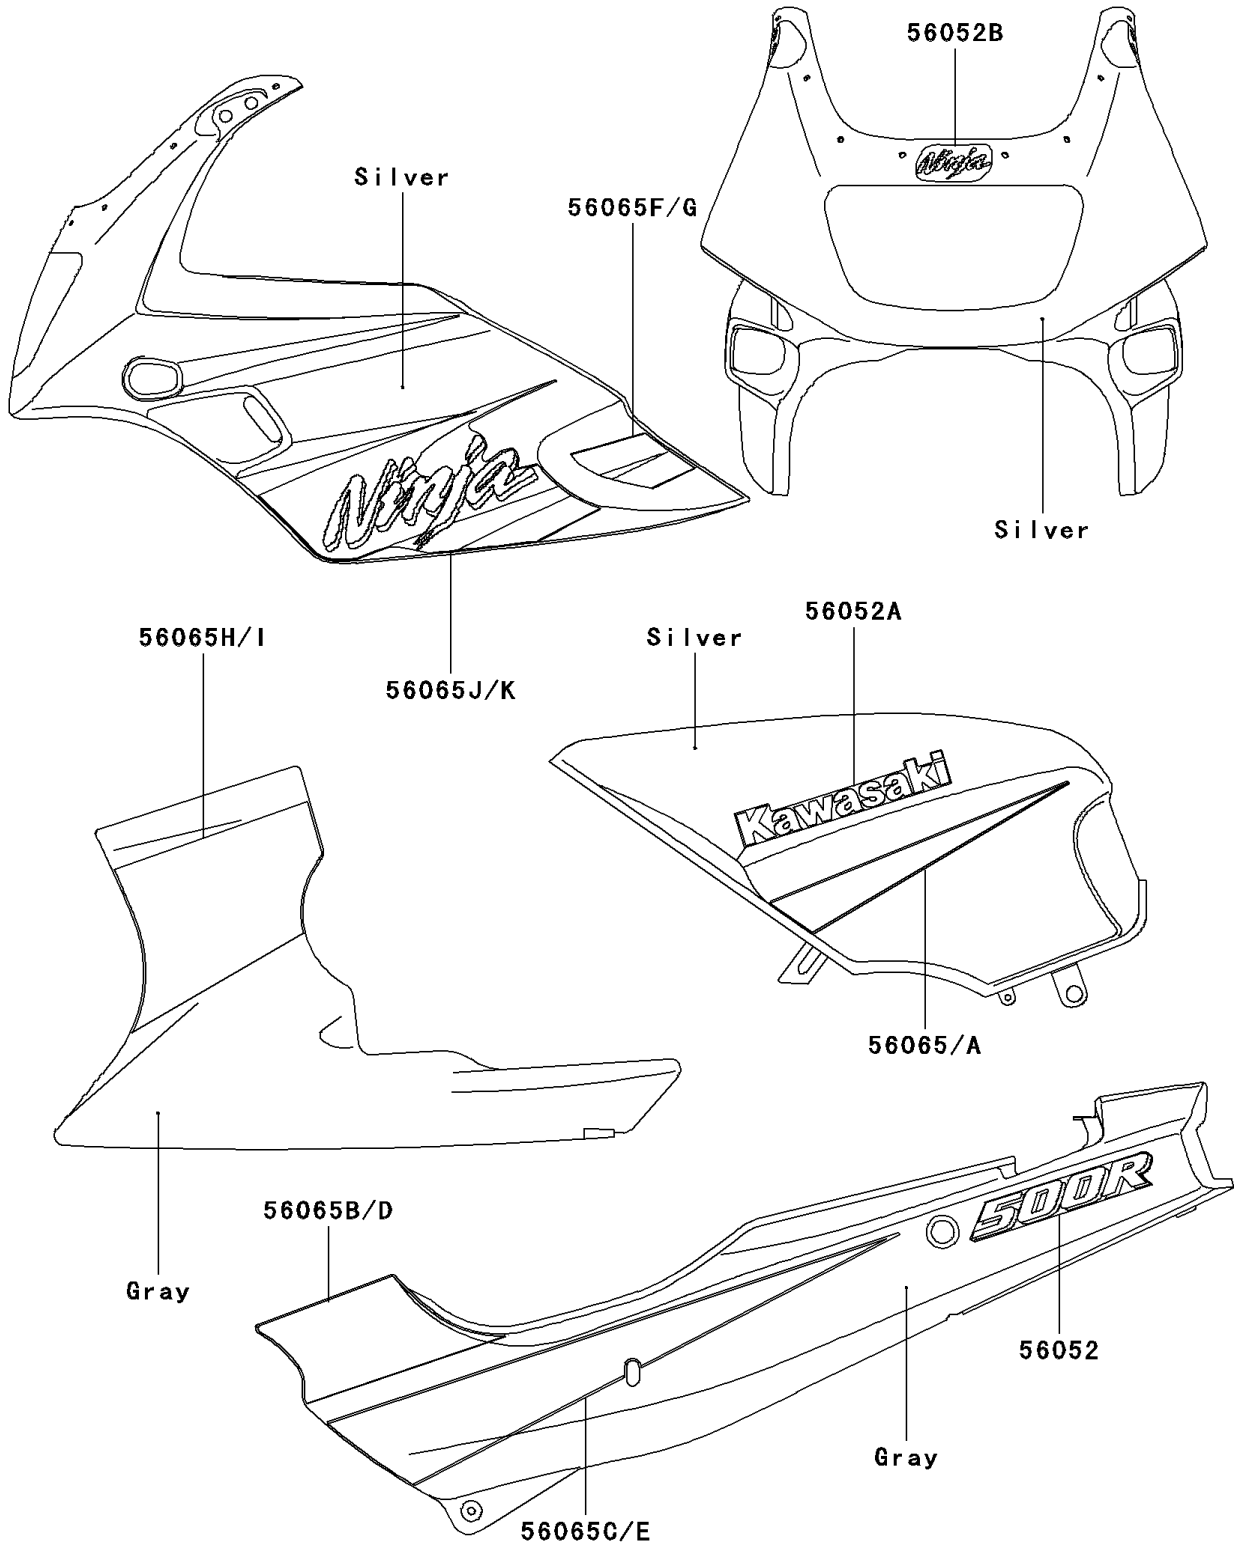

# 2003 Ninja® 500R PARTS DIAGRAM

Decals(Silver)(D10)

F2861

## 2003 Ninja® 500R PARTS LIST

Decals(Silver)(D10)

ITEM NAME	PART NUMBER	QUANTITY
MARK,SIDE COVER,500R (Ref # 56052)	56052-1519	2
MARK,FUEL TANK,KAWASAKI (Ref # 56052A)	56052-1601	2
MARK,UPP COWLING,NINJA (Ref # 56052B)	56052-1683	1
PATTERN,FUEL TANK,LH (Ref # 56065)	56065-1587	1
PATTERN,FUEL TANK,RH (Ref # 56065A)	56065-1588	1
PATTERN,SIDE COVER,UPP,LH (Ref # 56065B)	56065-1589	1
PATTERN,SIDE COVER,LWR,LH (Ref # 56065C)	56065-1590	1
PATTERN,SIDE COVER,UPP,RH (Ref # 56065D)	56065-1591	1
PATTERN,SIDE COVER,LWR,RH (Ref # 56065E)	56065-1592	1
PATTERN,UPP COWLING,RR,LH (Ref # 56065F)	56065-1594	1
PATTERN,UPP COWLING,RR,RH (Ref # 56065G)	56065-1596	1
PATTERN,LWR COWLING,LH (Ref # 56065H)	56065-1597	1
PATTERN,LWR COWLING,RH (Ref # 56065I)	56065-1598	1
PATTERN,UPP COWLING,LH (Ref # 56065J)	56065-1773	1
PATTERN,UPP COWLING,RH (Ref # 56065K)	56065-1774	1