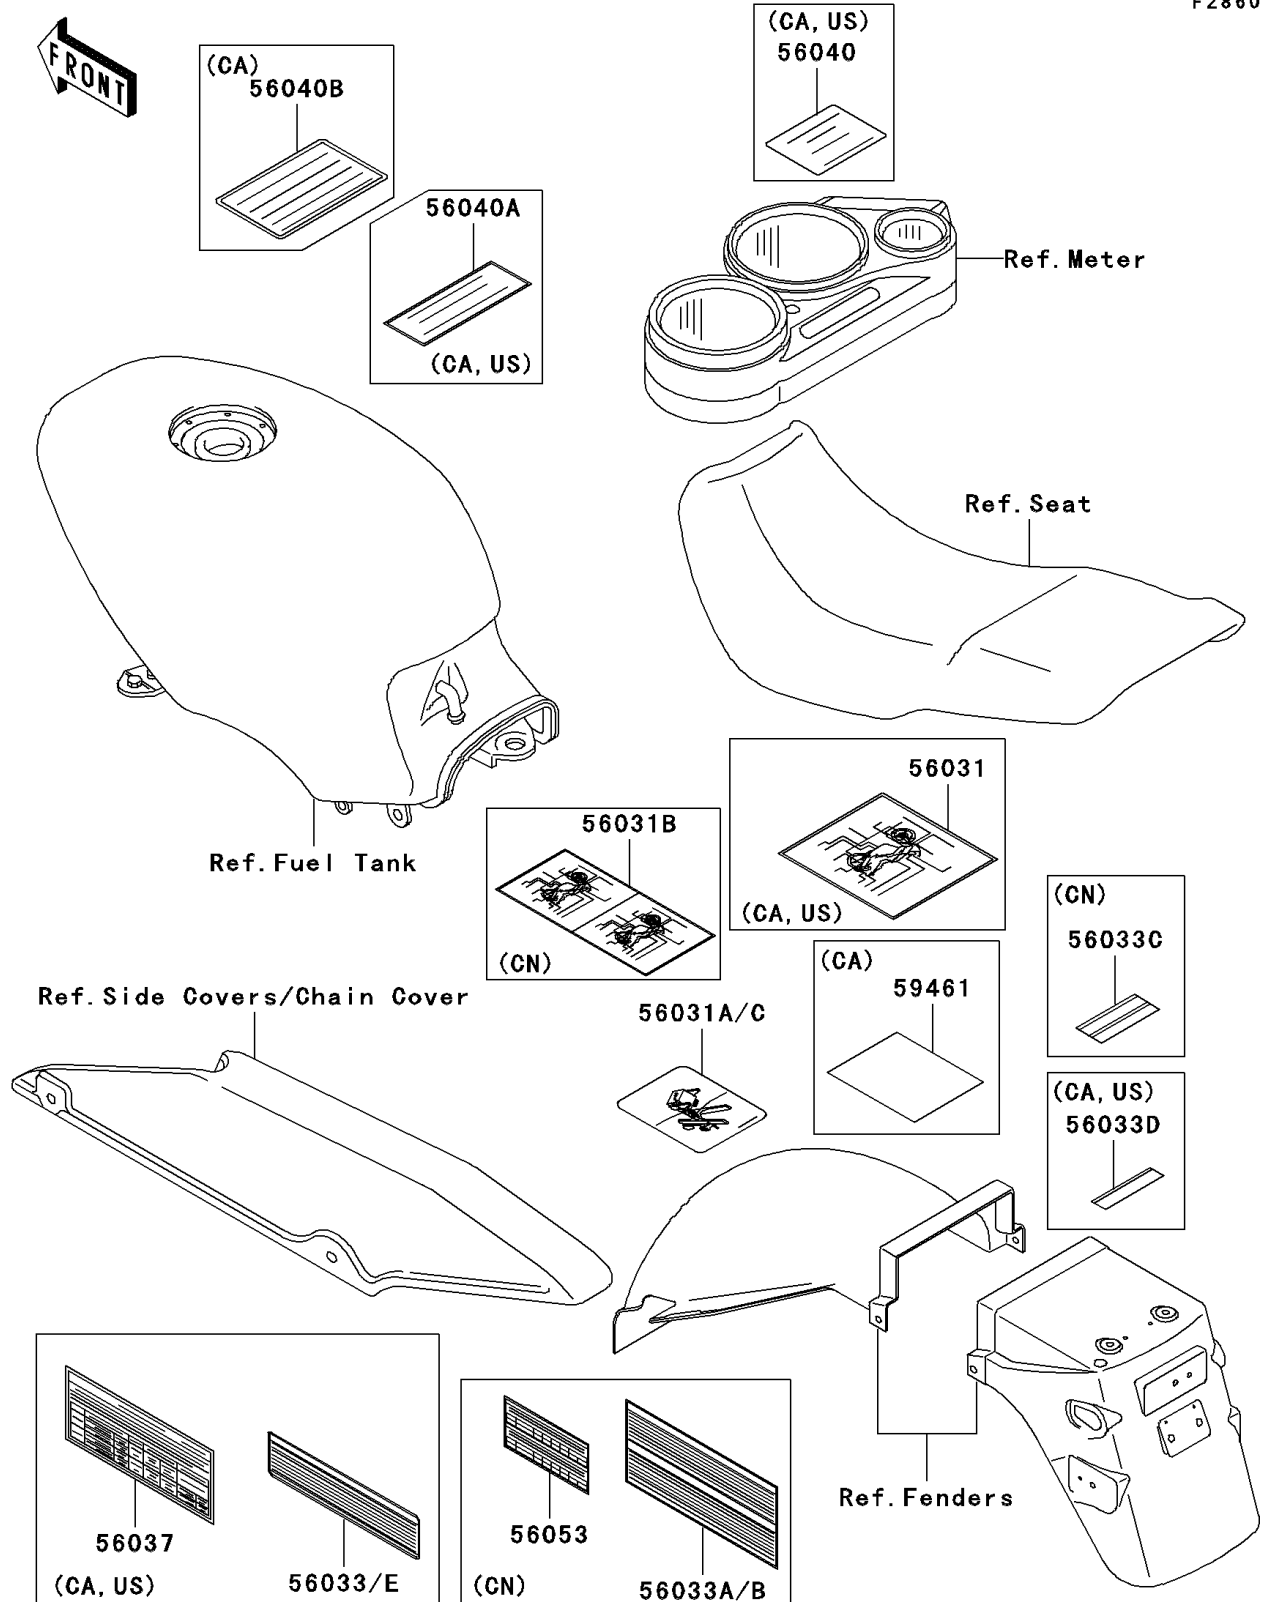

2005 Ninja® 500R PARTS DIAGRAM

Labels

F2860

2005 Ninja® 500R PARTS LIST

Labels

ITEM NAME	PART NUMBER	QUANTITY
LABEL-MANUAL,DAILY SAFETY (Ref # 56031)	56031-1874	1
LABEL-MANUAL,BATTERY VENT (Ref # 56031A)	56031-1875	1
LABEL-MANUAL,DAILY SAFETY (Ref # 56031B)	56031-1877	1
LABEL-MANUAL,BATTERY VENT (Ref # 56031C)	56031-1878	1
LABEL-MANUAL,CHAIN (Ref # 56033)	56033-0027	1
LABEL-MANUAL,CHAIN (Ref # 56033A)	56033-0028	1
LABEL-MANUAL,OIL&OIL FILTER (Ref # 56033C)	56033-1260	1
LABEL-MANUAL,OIL&OIL FILTER (Ref # 56033D)	56033-1332	1
LABEL-SPECIFICATION,TIRE&LOAD (Ref # 56037)	56037-1993	1
LABEL-WARNING,BREAK IN CAUTION (Ref # 56040)	56040-1007	1
LABEL-WARNING,BREAK IN CAUTION (Ref # 56040A)	56040-1008	1
LABEL-WARNING,EVAPO (Ref # 56040B)	56040-1121	1
LABEL-SPECIFICATION,TIRE&LOAD (Ref # 56053)	56053-1051	1
LABEL-CERTIFICATION,EVAPO ROUT (Ref # 59461)	59461-1528	1