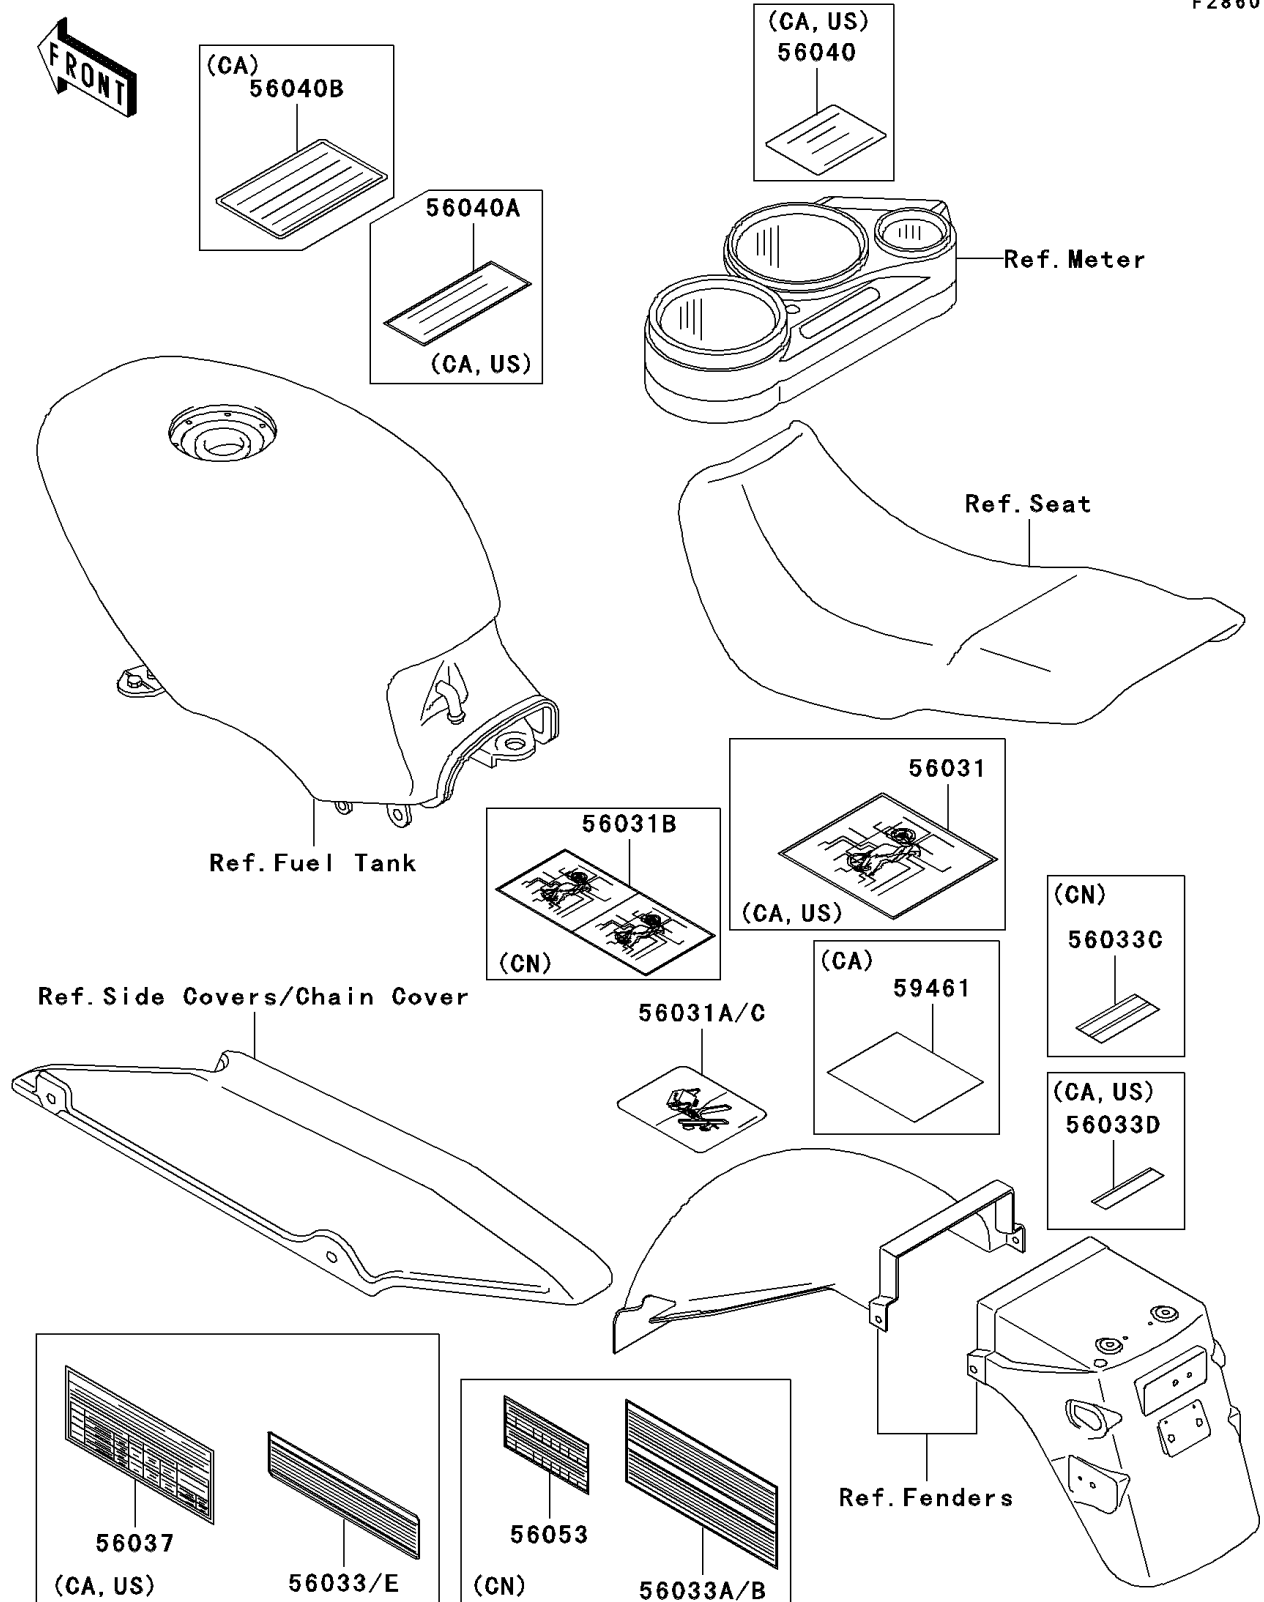

2003 Ninja® 500R PARTS DIAGRAM

Labels

F2860

2003 Ninja® 500R PARTS LIST

Labels

ITEM NAME	PART NUMBER	QUANTITY
LABEL-MANUAL,DAILY SAFETY (Ref # 56031)	56031-1874	1
LABEL-MANUAL,BATTERY VENT (Ref # 56031A)	56031-1875	1
LABEL-MANUAL,DAILY SAFETY (Ref # 56031B)	56031-1877	1
LABEL-MANUAL,BATTERY VENT (Ref # 56031C)	56031-1878	1
LABEL-MANUAL,CHAIN (Ref # 56033B)	56033-1060	1
LABEL-MANUAL,OIL&OIL FILTER (Ref # 56033C)	56033-1260	1
LABEL-MANUAL,OIL&OIL FILTER (Ref # 56033D)	56033-1332	1
LABEL-MANUAL,CHAIN (Ref # 56033E)	56033-1334	1
LABEL-SPECIFICATION,TIRE&LOAD (Ref # 56037)	56037-1993	1
LABEL-WARNING,BREAK IN CAUTION (Ref # 56040)	56040-1007	1
LABEL-WARNING,BREAK IN CAUTION (Ref # 56040A)	56040-1008	1
LABEL-WARNING,EVAPO (Ref # 56040B)	56040-1121	1
LABEL-SPECIFICATION,TIRE&LOAD (Ref # 56053)	56053-1051	1
LABEL-CERTIFICATION,EVAPO ROUT (Ref # 59461)	59461-1528	1