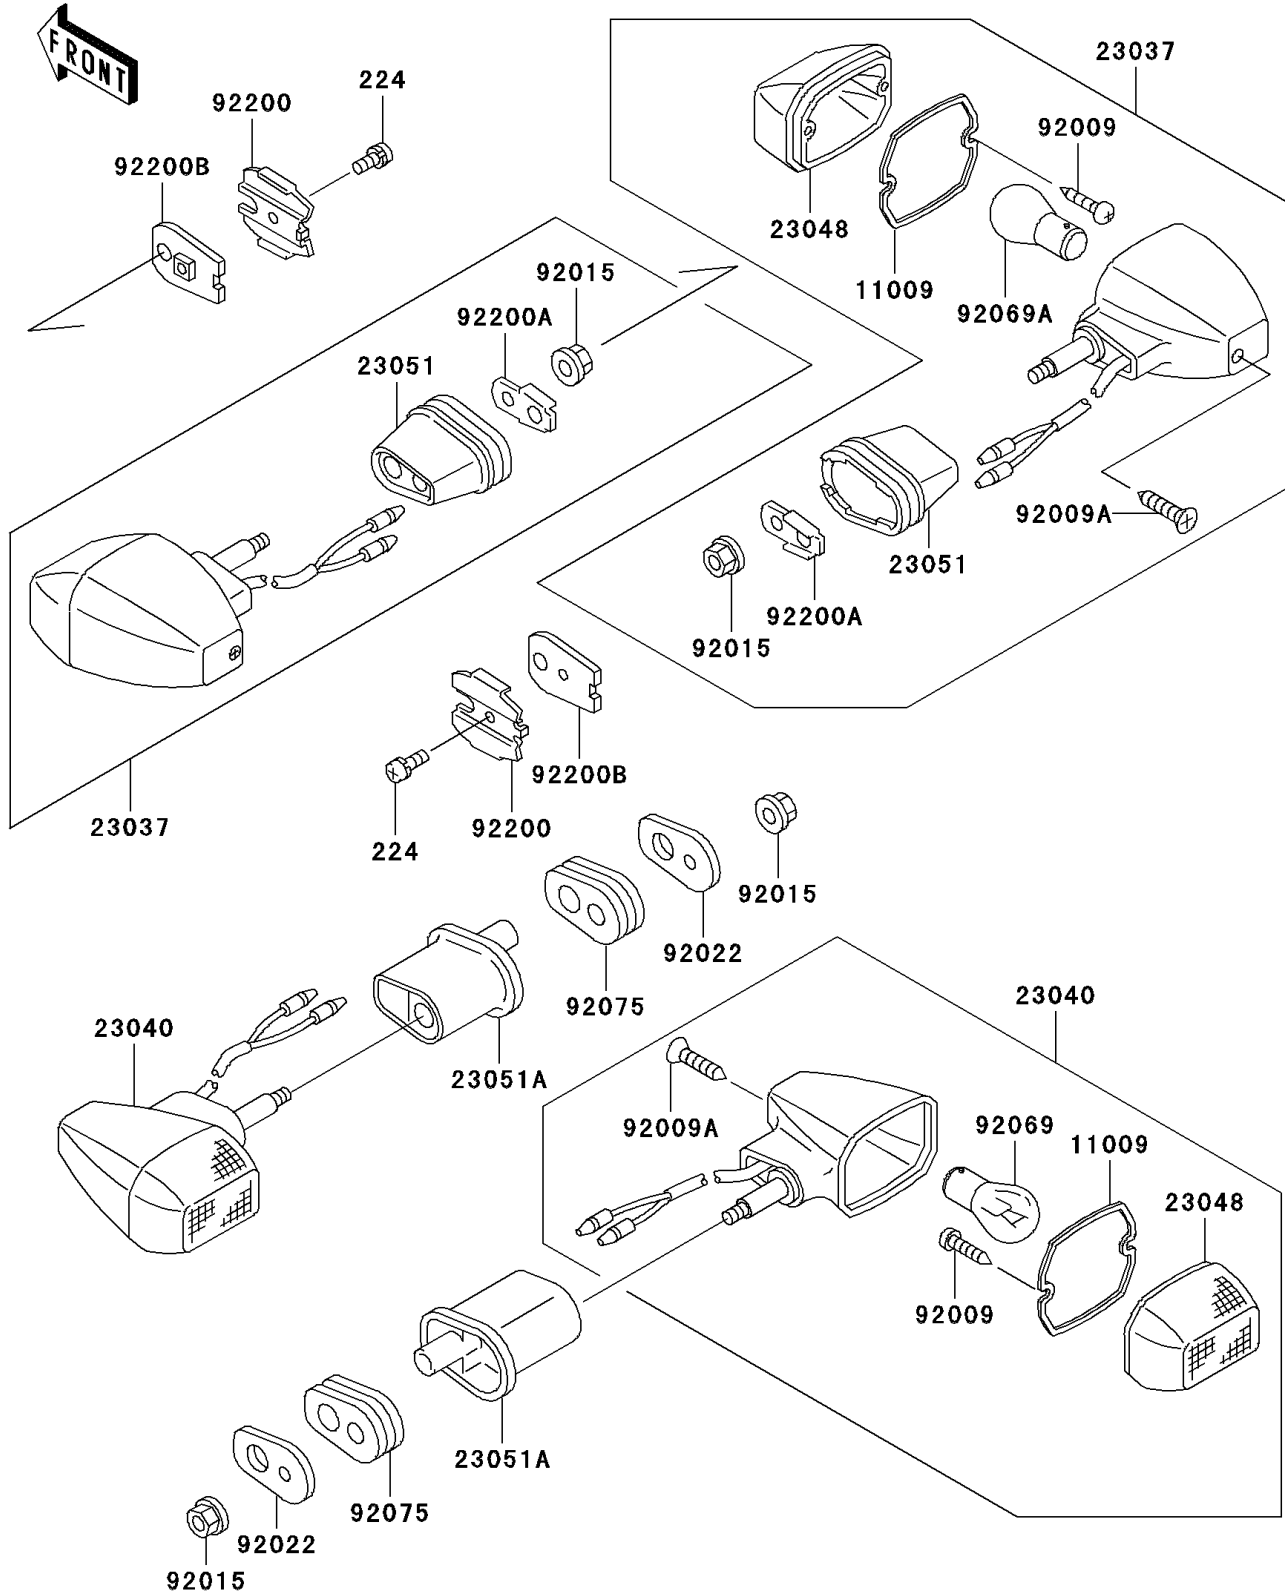

2003 Ninja® 500R PARTS DIAGRAM

Turn Signals

F2730

2003 Ninja® 500R PARTS LIST

Turn Signals

ITEM NAME	PART NUMBER	QUANTITY
SCREW-PAN-WP-CROS,4X8 (Ref # 224)	224C0408	2
GASKET,SIGNAL LAMP (Ref # 11009)	11009-1402	4
LAMP-ASSY-SIGNAL,FR (Ref # 23037)	23037-1299	2
LAMP-SIGNAL,RR (Ref # 23040)	23040-1195	2
LENS-SIGNAL LAMP (Ref # 23048)	23048-1054	4
BRACKET-SIGNAL LAMP,FR (Ref # 23051)	23051-1207	2
BRACKET-SIGNAL LAMP (Ref # 23051A)	23051-1248	2
SCREW,TAPPING,3X16 (Ref # 92009)	92009-1115	8
SCREW,TAPPING,4X20 (Ref # 92009A)	92009-1304	4
NUT,FLANGED,6MM (Ref # 92015)	92015-1367	4
WASHER,SIGNAL LAMP (Ref # 92022)	92022-1672	2
BULB,12V 32CP(23W) (Ref # 92069)	92069-055	2
BULB,12V 32/3CP(23/8W) (Ref # 92069A)	92069-060	2
DAMPER,SIGNAL LAMP (Ref # 92075)	92075-1698	2
WASHER,SIGNAL LAMP (Ref # 92200)	92200-1016	2
WASHER (Ref # 92200A)	92200-1021	2
WASHER,SIGNAL LAMP (Ref # 92200B)	92200-1520	2