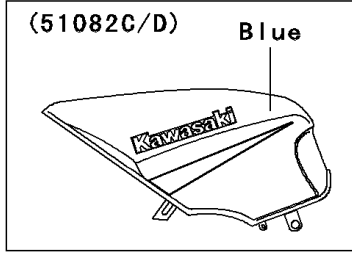

2003 Ninja® 500R PARTS DIAGRAM

Fuel Tank(6/6)

F2410

(51083/A)	Silver
(51083B/C)	Ebony
(51083D/E)	Blue

2003 Ninja® 500R PARTS LIST

Fuel Tank(6/6)

ITEM NAME	PART NUMBER	QUANTITY
COVER,TANK CAP (Ref # 14025)	14025-1913	1
COVER-ASSY,TAP DIAPHRAGM (Ref # 16146)	16146-1010	1
BRACKET-TANK,FUEL,RR (Ref # 32052)	32052-1394	1
DIAPHRAGM (Ref # 43028)	43028-1033	1
PACKING (Ref # 43049)	43049-1103	1
TAP-ASSY,FUEL (Ref # 51023)	51023-1389	1
RING,TAP FLANGED (Ref # 51039)	51039-003	1
CAP-TANK,FUEL (Ref # 51049)	51049-1130	1
BOLT,6X20 (Ref # 92001)	92001-1091	2
WASHER,6.2X11X1.5 (Ref # 92022)	92022-183	2
COLLAR,L=19.3 (Ref # 92027)	92027-1780	1
CLAMP (Ref # 92037A)	92037-1712	1
RING-O,TAP LEVER (Ref # 92055)	92055-1085	1
RING-O (Ref # 92055A)	92055-1664	1
DAMPER (Ref # 92075)	92075-015	2
DAMPER (Ref # 92075A)	92075-1045	1
DAMPER,FUEL TANK,FR (Ref # 92075B)	92075-1115	2
DAMPER (Ref # 92075C)	92075-1489	2
DAMPER (Ref # 92075D)	92075-1736	1
SPRING,TAP DIAPHRAGM (Ref # 92081)	92081-1240	1
BOLT-SOCKET (Ref # 120)	120S0512	7
BOLT-FLANGED,8X30 (Ref # 130A)	130G0830	1
SCREW-PAN-CROS (Ref # 220)	220B0308	2
SCREW-PAN-CROSS (Ref # 220A)	220F0508	1
SCREW-CSK-CROS,4X14 (Ref # 221)	221B0414	4
TUBE-RUBBER,7X10X380 (Ref # 702)	702A07380	1
BRACKET,FUEL TANK,FR (Ref # 11045)	11045-1362	1
BRACKET,FUEL TANK,FR (Ref # 11045A)	11045-1389	1
TANK-COMP-FUEL,G.SILVER (Ref # 51082B)	51082-5137-F2	1

2003 Ninja® 500R PARTS LIST

Fuel Tank(6/6)

ITEM NAME	PART NUMBER	QUANTITY
TANK-COMP-FUEL,M.N.BLUE (Ref # 51082C)	51082-5308-C6	1
TANK-COMP-FUEL,M.N.BLUE (Ref # 51082D)	51082-5309-C6	1
JOINT,EVAPO (Ref # 59071)	59071-1122	1
CLAMP,TUBE (Ref # 92037)	92037-010	4
TUBE,EVAPO (Ref # 92059)	92059-1767	1
TUBE,EVAPO (Ref # 92059A)	92059-1768	1
SEAL,FUEL TANK CAP (Ref # 92093)	92093-1030	1
BOLT-FLANGED,6X12 (Ref # 130)	130B0612	6
BOLT-FLANGED,6X12 (Ref # 130)	130B0612	7