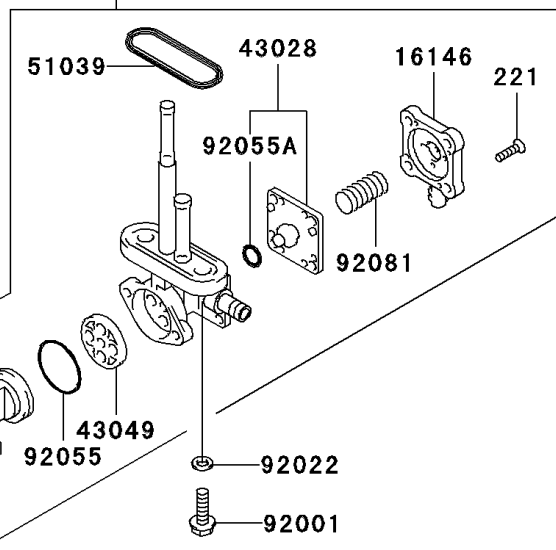

2003 Ninja® 500R PARTS DIAGRAM

Fuel Tank(6/6)

F2410

(51083/A)	Silver
(51083B/C)	Ebony
(51083D/E)	Blue

2003 Ninja® 500R PARTS LIST

Fuel Tank(6/6)

ITEM NAME	PART NUMBER	QUANTITY
COVER,TANK CAP (Ref # 14025)	14025-1913	1
COVER-ASSY,TAP DIAPHRAGM (Ref # 16146)	16146-1010	1
BRACKET-TANK,FUEL,RR (Ref # 32052)	32052-1394	1
DIAPHRAGM (Ref # 43028)	43028-1033	1
PACKING (Ref # 43049)	43049-1103	1
TAP-ASSY,FUEL (Ref # 51023)	51023-1389	1
RING,TAP FLANGED (Ref # 51039)	51039-003	1
CAP-TANK,FUEL (Ref # 51049)	51049-1130	1
BOLT,6X20 (Ref # 92001)	92001-1091	2
WASHER,6.2X11X1.5 (Ref # 92022)	92022-183	2
COLLAR,L=19.3 (Ref # 92027)	92027-1780	1
CLAMP (Ref # 92037A)	92037-1712	1
RING-O,TAP LEVER (Ref # 92055)	92055-1085	1
RING-O (Ref # 92055A)	92055-1664	1
DAMPER (Ref # 92075)	92075-015	2
DAMPER (Ref # 92075A)	92075-1045	1
DAMPER,FUEL TANK,FR (Ref # 92075B)	92075-1115	2
DAMPER (Ref # 92075C)	92075-1489	2
DAMPER (Ref # 92075D)	92075-1736	1
SPRING,TAP DIAPHRAGM (Ref # 92081)	92081-1240	1
BOLT-SOCKET (Ref # 120)	120S0512	7
BOLT-FLANGED,8X30 (Ref # 130A)	130G0830	1
SCREW-PAN-CROS (Ref # 220)	220B0308	2
SCREW-PAN-CROSS (Ref # 220A)	220F0508	1
SCREW-CSK-CROS,4X14 (Ref # 221)	221B0414	4
TUBE-RUBBER,7X10X380 (Ref # 702)	702A07380	1
BRACKET,FUEL TANK,FR (Ref # 11045)	11045-1362	1
BRACKET,FUEL TANK,FR (Ref # 11045A)	11045-1389	1
TANK-COMP-FUEL,G.SILVER (Ref # 51082B)	51082-5137-F2	1

2003 Ninja® 500R PARTS LIST

Fuel Tank(6/6)

ITEM NAME	PART NUMBER	QUANTITY
TANK-COMP-FUEL,M.N.BLUE (Ref # 51082C)	51082-5308-C6	1
TANK-COMP-FUEL,M.N.BLUE (Ref # 51082D)	51082-5309-C6	1
JOINT,EVAPO (Ref # 59071)	59071-1122	1
CLAMP,TUBE (Ref # 92037)	92037-010	4
TUBE,EVAPO (Ref # 92059)	92059-1767	1
TUBE,EVAPO (Ref # 92059A)	92059-1768	1
SEAL,FUEL TANK CAP (Ref # 92093)	92093-1030	1
BOLT-FLANGED,6X12 (Ref # 130)	130B0612	6
BOLT-FLANGED,6X12 (Ref # 130)	130B0612	7