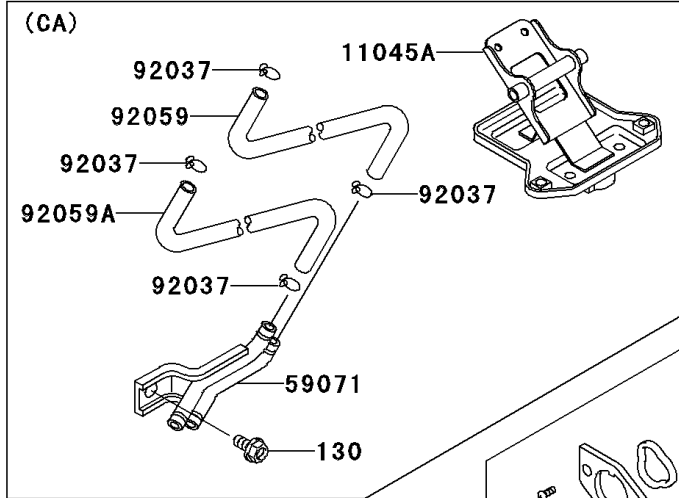

2003 Ninja® 500R PARTS DIAGRAM

Fuel Tank(6/6)

F2410

(51083/A)	Silver
(51083B/C)	Ebony
(51083D/E)	Blue

2003 Ninja® 500R PARTS LIST

Fuel Tank(6/6)

ITEM NAME	PART NUMBER	QUANTITY
COVER,TANK CAP (Ref # 14025)	14025-1913	1
COVER-ASSY,TAP DIAPHRAGM (Ref # 16146)	16146-1010	1
BRACKET-TANK,FUEL,RR (Ref # 32052)	32052-1394	1
DIAPHRAGM (Ref # 43028)	43028-1033	1
PACKING (Ref # 43049)	43049-1103	1
TAP-ASSY,FUEL (Ref # 51023)	51023-1389	1
RING,TAP FLANGED (Ref # 51039)	51039-003	1
CAP-TANK,FUEL (Ref # 51049)	51049-1130	1
BOLT,6X20 (Ref # 92001)	92001-1091	2
WASHER,6.2X11X1.5 (Ref # 92022)	92022-183	2
COLLAR,L=19.3 (Ref # 92027)	92027-1780	1
CLAMP (Ref # 92037A)	92037-1712	1
RING-O,TAP LEVER (Ref # 92055)	92055-1085	1
RING-O (Ref # 92055A)	92055-1664	1
DAMPER (Ref # 92075)	92075-015	2
DAMPER (Ref # 92075A)	92075-1045	1
DAMPER,FUEL TANK,FR (Ref # 92075B)	92075-1115	2
DAMPER (Ref # 92075C)	92075-1489	2
DAMPER (Ref # 92075D)	92075-1736	1
SPRING,TAP DIAPHRAGM (Ref # 92081)	92081-1240	1
BOLT-SOCKET (Ref # 120)	120S0512	7
BOLT-FLANGED,8X30 (Ref # 130A)	130G0830	1
SCREW-PAN-CROS (Ref # 220)	220B0308	2
SCREW-PAN-CROSS (Ref # 220A)	220F0508	1
SCREW-CSK-CROS,4X14 (Ref # 221)	221B0414	4
TUBE-RUBBER,7X10X380 (Ref # 702)	702A07380	1
BRACKET,FUEL TANK,FR (Ref # 11045)	11045-1362	1
BRACKET,FUEL TANK,FR (Ref # 11045A)	11045-1389	1
TANK-COMP-FUEL,G.SILVER (Ref # 51082B)	51082-5137-F2	1

2003 Ninja® 500R PARTS LIST

Fuel Tank(6/6)

ITEM NAME	PART NUMBER	QUANTITY
TANK-COMP-FUEL,M.N.BLUE (Ref # 51082C)	51082-5308-C6	1
TANK-COMP-FUEL,M.N.BLUE (Ref # 51082D)	51082-5309-C6	1
JOINT,EVAPO (Ref # 59071)	59071-1122	1
CLAMP,TUBE (Ref # 92037)	92037-010	4
TUBE,EVAPO (Ref # 92059)	92059-1767	1
TUBE,EVAPO (Ref # 92059A)	92059-1768	1
SEAL,FUEL TANK CAP (Ref # 92093)	92093-1030	1
BOLT-FLANGED,6X12 (Ref # 130)	130B0612	6
BOLT-FLANGED,6X12 (Ref # 130)	130B0612	7