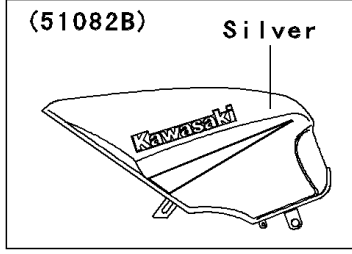

2003 Ninja® 500R PARTS DIAGRAM

Fuel Tank(6/6)

F2410

(51083/A)	Silver
(51083B/C)	Ebony
(51083D/E)	Blue

2003 Ninja® 500R PARTS LIST

Fuel Tank(6/6)

ITEM NAME	PART NUMBER	QUANTITY
COVER,TANK CAP (Ref # 14025)	14025-1913	1
COVER-ASSY,TAP DIAPHRAGM (Ref # 16146)	16146-1010	1
BRACKET-TANK,FUEL,RR (Ref # 32052)	32052-1394	1
DIAPHRAGM (Ref # 43028)	43028-1033	1
PACKING (Ref # 43049)	43049-1103	1
TAP-ASSY,FUEL (Ref # 51023)	51023-1389	1
RING,TAP FLANGED (Ref # 51039)	51039-003	1
CAP-TANK,FUEL (Ref # 51049)	51049-1130	1
BOLT,6X20 (Ref # 92001)	92001-1091	2
WASHER,6.2X11X1.5 (Ref # 92022)	92022-183	2
COLLAR,L=19.3 (Ref # 92027)	92027-1780	1
CLAMP (Ref # 92037A)	92037-1712	1
RING-O,TAP LEVER (Ref # 92055)	92055-1085	1
RING-O (Ref # 92055A)	92055-1664	1
DAMPER (Ref # 92075)	92075-015	2
DAMPER (Ref # 92075A)	92075-1045	1
DAMPER,FUEL TANK,FR (Ref # 92075B)	92075-1115	2
DAMPER (Ref # 92075C)	92075-1489	2
DAMPER (Ref # 92075D)	92075-1736	1
SPRING,TAP DIAPHRAGM (Ref # 92081)	92081-1240	1
BOLT-SOCKET (Ref # 120)	120S0512	7
BOLT-FLANGED,8X30 (Ref # 130A)	130G0830	1
SCREW-PAN-CROS (Ref # 220)	220B0308	2
SCREW-PAN-CROSS (Ref # 220A)	220F0508	1
SCREW-CSK-CROS,4X14 (Ref # 221)	221B0414	4
TUBE-RUBBER,7X10X380 (Ref # 702)	702A07380	1
BRACKET,FUEL TANK,FR (Ref # 11045)	11045-1362	1
BRACKET,FUEL TANK,FR (Ref # 11045A)	11045-1389	1
TANK-COMP-FUEL,G.SILVER (Ref # 51082B)	51082-5137-F2	1

2003 Ninja® 500R PARTS LIST

Fuel Tank(6/6)

ITEM NAME	PART NUMBER	QUANTITY
TANK-COMP-FUEL,M.N.BLUE (Ref # 51082C)	51082-5308-C6	1
TANK-COMP-FUEL,M.N.BLUE (Ref # 51082D)	51082-5309-C6	1
JOINT,EVAPO (Ref # 59071)	59071-1122	1
CLAMP,TUBE (Ref # 92037)	92037-010	4
TUBE,EVAPO (Ref # 92059)	92059-1767	1
TUBE,EVAPO (Ref # 92059A)	92059-1768	1
SEAL,FUEL TANK CAP (Ref # 92093)	92093-1030	1
BOLT-FLANGED,6X12 (Ref # 130)	130B0612	6
BOLT-FLANGED,6X12 (Ref # 130)	130B0612	7