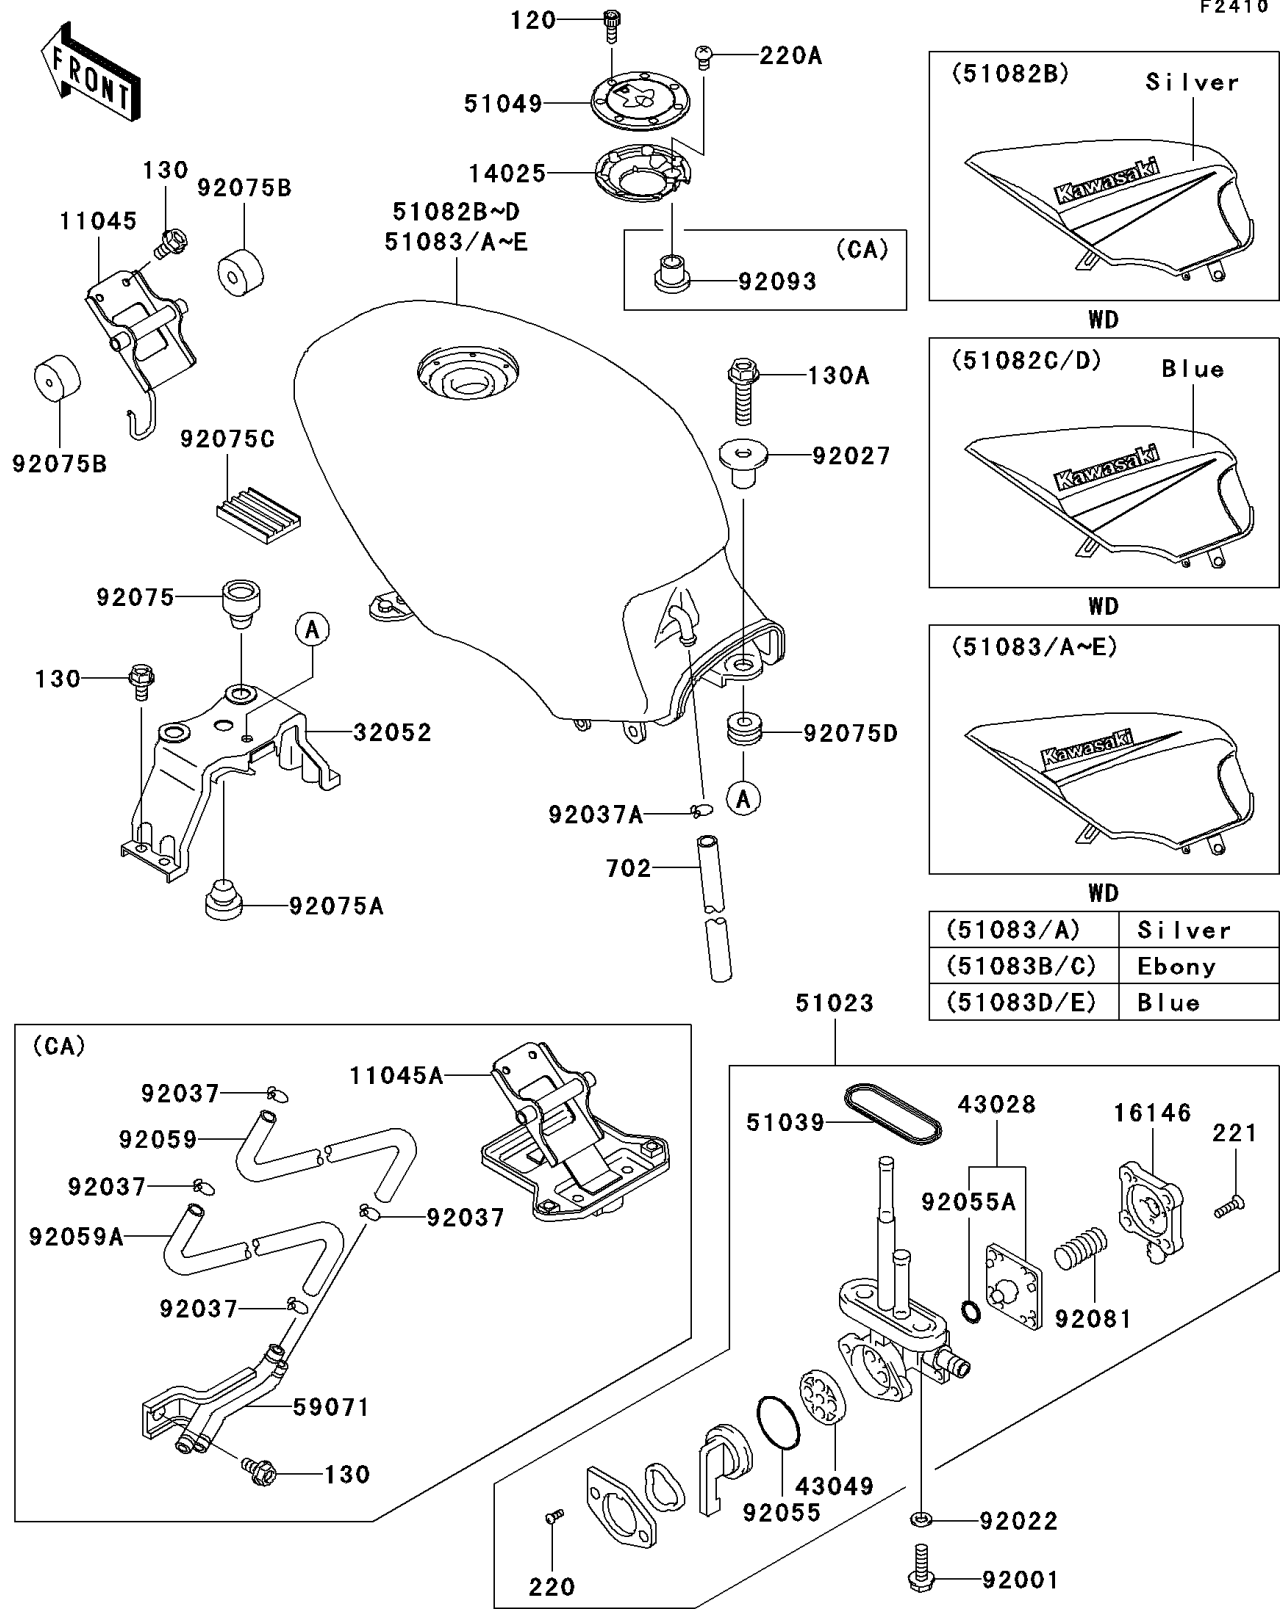

2003 Ninja® 500R PARTS DIAGRAM

Fuel Tank(6/6)

F2410

(51083/A)	Silver
(51083B/C)	Ebony
(51083D/E)	Blue

2003 Ninja® 500R PARTS LIST

Fuel Tank(6/6)

ITEM NAME	PART NUMBER	QUANTITY
COVER,TANK CAP (Ref # 14025)	14025-1913	1
COVER-ASSY,TAP DIAPHRAGM (Ref # 16146)	16146-1010	1
BRACKET-TANK,FUEL,RR (Ref # 32052)	32052-1394	1
DIAPHRAGM (Ref # 43028)	43028-1033	1
PACKING (Ref # 43049)	43049-1103	1
TAP-ASSY,FUEL (Ref # 51023)	51023-1389	1
RING,TAP FLANGED (Ref # 51039)	51039-003	1
CAP-TANK,FUEL (Ref # 51049)	51049-1130	1
BOLT,6X20 (Ref # 92001)	92001-1091	2
WASHER,6.2X11X1.5 (Ref # 92022)	92022-183	2
COLLAR,L=19.3 (Ref # 92027)	92027-1780	1
CLAMP (Ref # 92037A)	92037-1712	1
RING-O,TAP LEVER (Ref # 92055)	92055-1085	1
RING-O (Ref # 92055A)	92055-1664	1
DAMPER (Ref # 92075)	92075-015	2
DAMPER (Ref # 92075A)	92075-1045	1
DAMPER,FUEL TANK,FR (Ref # 92075B)	92075-1115	2
DAMPER (Ref # 92075C)	92075-1489	2
DAMPER (Ref # 92075D)	92075-1736	1
SPRING,TAP DIAPHRAGM (Ref # 92081)	92081-1240	1
BOLT-SOCKET (Ref # 120)	120S0512	7
BOLT-FLANGED,8X30 (Ref # 130A)	130G0830	1
SCREW-PAN-CROS (Ref # 220)	220B0308	2
SCREW-PAN-CROSS (Ref # 220A)	220F0508	1
SCREW-CSK-CROS,4X14 (Ref # 221)	221B0414	4
TUBE-RUBBER,7X10X380 (Ref # 702)	702A07380	1
BRACKET,FUEL TANK,FR (Ref # 11045)	11045-1362	1
BRACKET,FUEL TANK,FR (Ref # 11045A)	11045-1389	1
TANK-COMP-FUEL,G.SILVER (Ref # 51082B)	51082-5137-F2	1

2003 Ninja® 500R PARTS LIST

Fuel Tank(6/6)

ITEM NAME	PART NUMBER	QUANTITY
TANK-COMP-FUEL,M.N.BLUE (Ref # 51082C)	51082-5308-C6	1
TANK-COMP-FUEL,M.N.BLUE (Ref # 51082D)	51082-5309-C6	1
JOINT,EVAPO (Ref # 59071)	59071-1122	1
CLAMP,TUBE (Ref # 92037)	92037-010	4
TUBE,EVAPO (Ref # 92059)	92059-1767	1
TUBE,EVAPO (Ref # 92059A)	92059-1768	1
SEAL,FUEL TANK CAP (Ref # 92093)	92093-1030	1
BOLT-FLANGED,6X12 (Ref # 130)	130B0612	6
BOLT-FLANGED,6X12 (Ref # 130)	130B0612	7