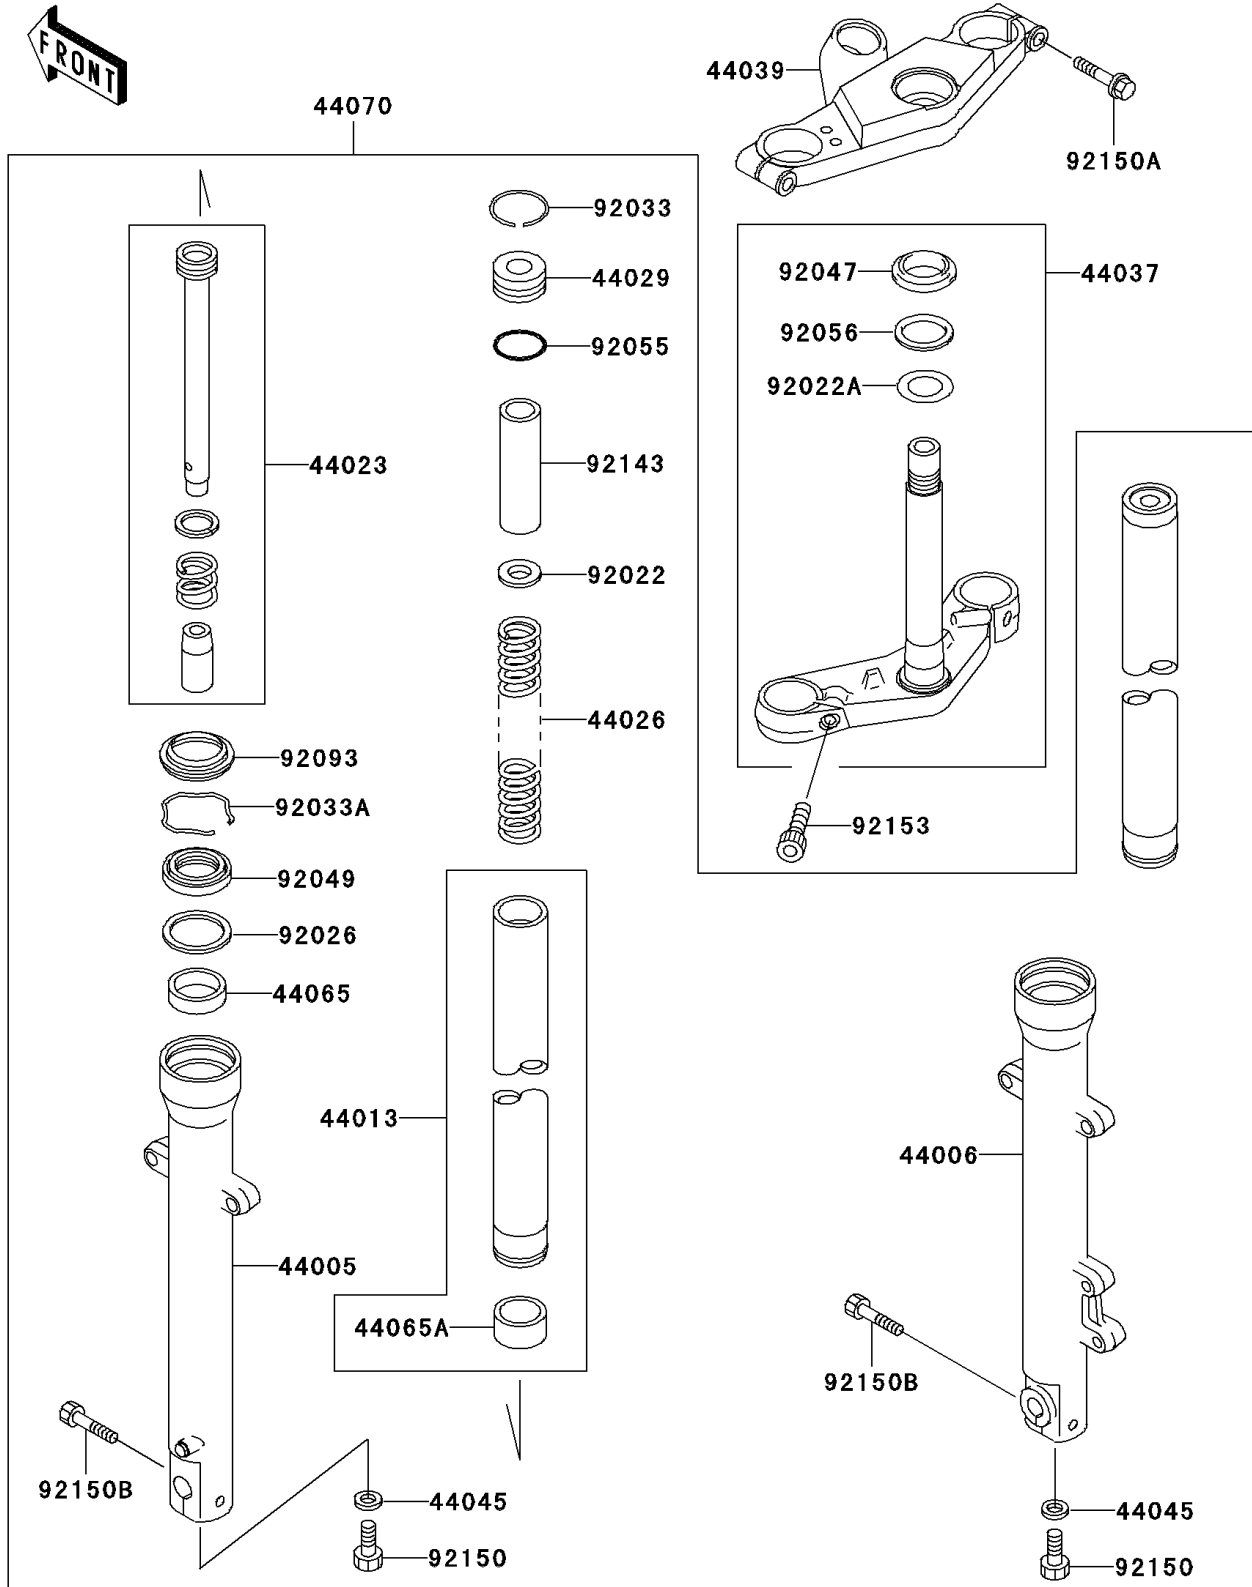

2003 Ninja® 500R PARTS DIAGRAM

Front Fork

F2340