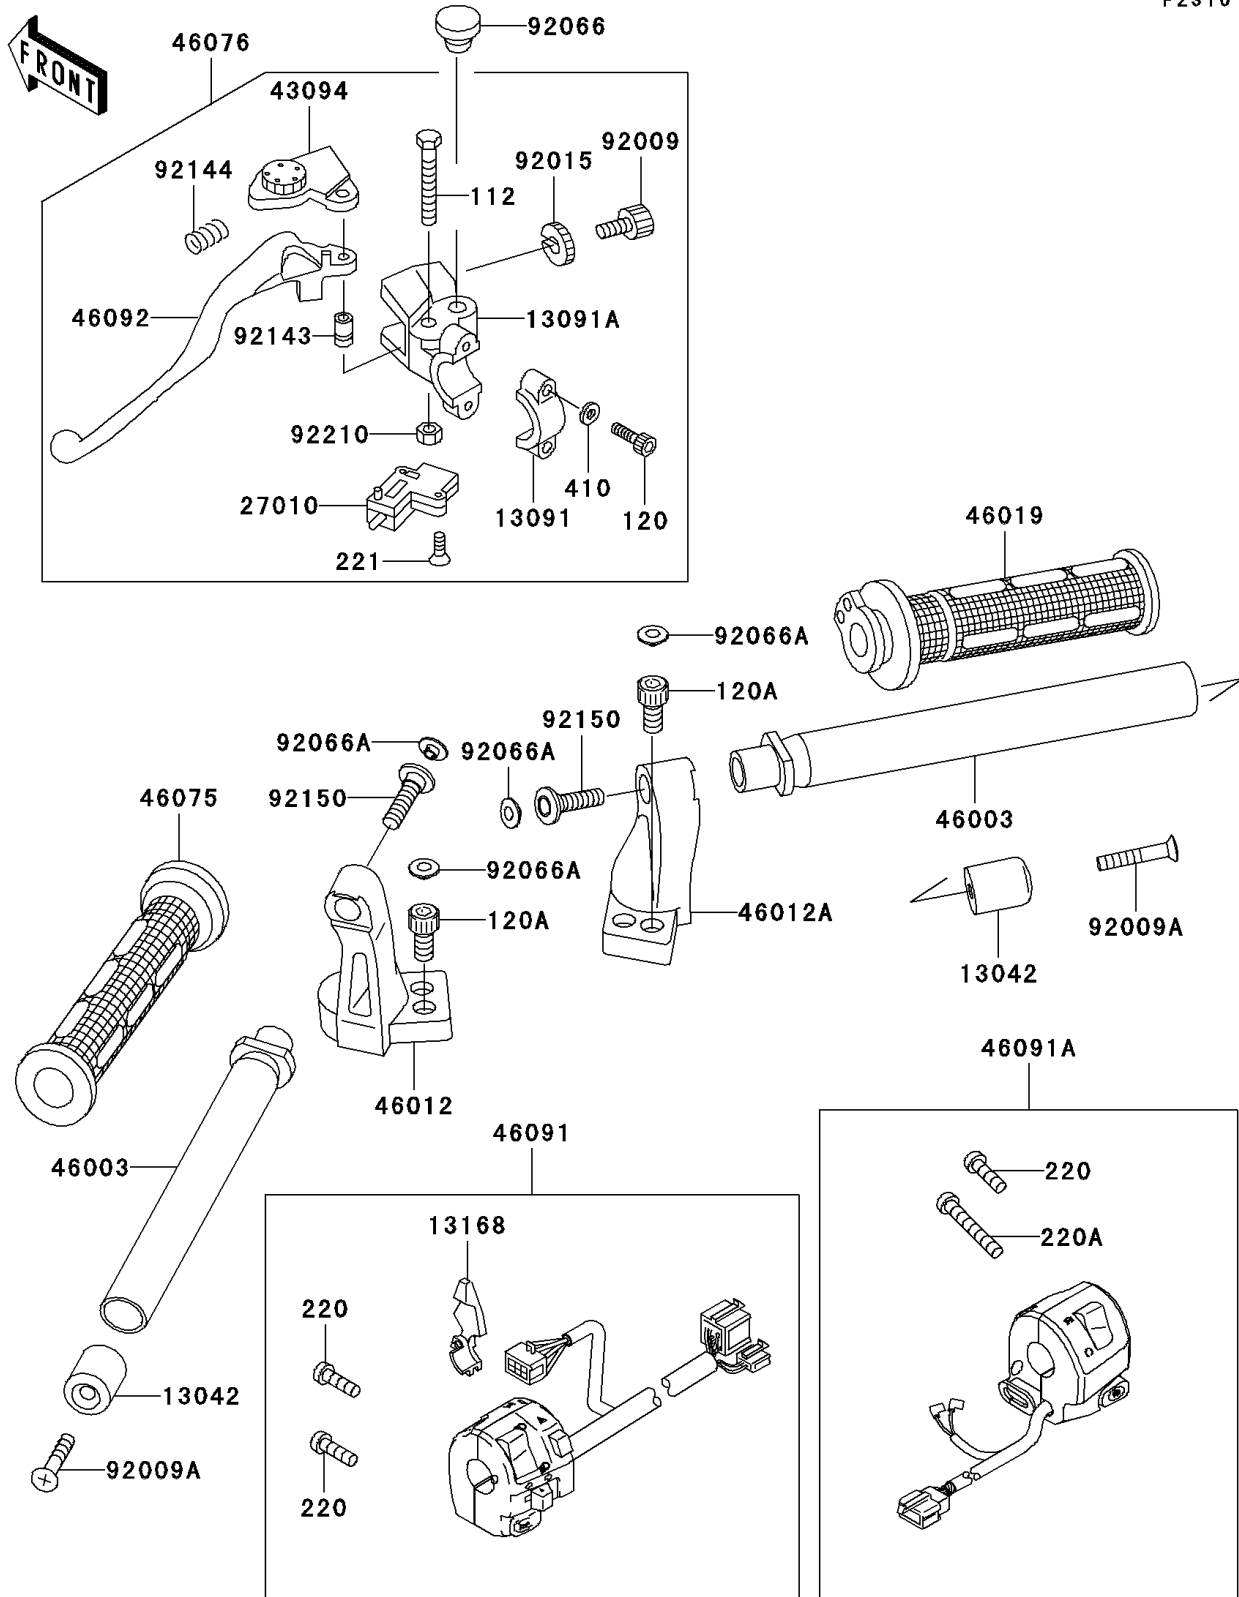

2005 Ninja® 500R PARTS DIAGRAM

Handlebar

F2310

2005 Ninja® 500R PARTS LIST

Handlebar

ITEM NAME	PART NUMBER	QUANTITY
BOLT-UPSET (Ref # 112)	112C0640	1
BOLT-SOCKET (Ref # 120)	120S0620	2
BOLT-SOCKET (Ref # 120A)	120S0816	4
SCREW-PAN-CROS (Ref # 220)	220C0525	3
SCREW-PAN-CROS (Ref # 220A)	220C0540	1
SCREW-CSK-CROS (Ref # 221)	221C0316	2
WASHER-PLAIN-SMALL,6MM,BLACK (Ref # 410)	410F0600	2
WEIGHT,HANDLE (Ref # 13042)	13042-1069	2
HOLDER,CLUTCH LEVER (Ref # 13091)	13091-1624	1
HOLDER,CLUTCH LEVER (Ref # 13091A)	13091-1652	1
LEVER,CHOKE (Ref # 13168)	13168-1516	1
SWITCH,CLUTCH,BLACK (Ref # 27010)	27010-1094	1
ADJUSTER,CLUTCH LEVER (Ref # 43094)	43094-1053	1
HANDLE (Ref # 46003)	46003-1390	2
HOLDER-HANDLE,LH,BLACK (Ref # 46012)	46012-1248-10	1
HOLDER-HANDLE,RH,BLACK (Ref # 46012A)	46012-1249-10	1
GRIP-ASSY,THROTTLE (Ref # 46019)	46019-1077	1
GRIP,LH (Ref # 46075)	46075-1088	1
LEVER-ASSY-GRIP,CLUTCH (Ref # 46076)	46076-1165	1
HOUSING-ASSY-CONTROL,LH (Ref # 46091)	46091-1671	1
HOUSING-ASSY-CONTROL,RH (Ref # 46091A)	46091-1672	1
LEVER-GRIP,CLUTCH (Ref # 46092)	46092-1161	1
SCREW,CABLE ADJUST,8MM,BLACK (Ref # 92009)	92009-1134	1
SCREW,8X45 (Ref # 92009A)	92009-1257	2
NUT,CABLE ADJUST LOCK,8MM,BLK (Ref # 92015)	92015-1197	1
PLUG,9.5X8,POLYETHYLENE (Ref # 92066)	92066-1077	1
PLUG (Ref # 92066A)	92066-1216	6
COLLAR (Ref # 92143)	92143-1379	1
SPRING (Ref # 92144)	92144-1467	1

2005 Ninja® 500R PARTS LIST

Handlebar

ITEM NAME	PART NUMBER	QUANTITY
BOLT,8X30 (Ref # 92150)	92150-1425	2
NUT,LOCK,6MM (Ref # 92210)	92210-0006	1