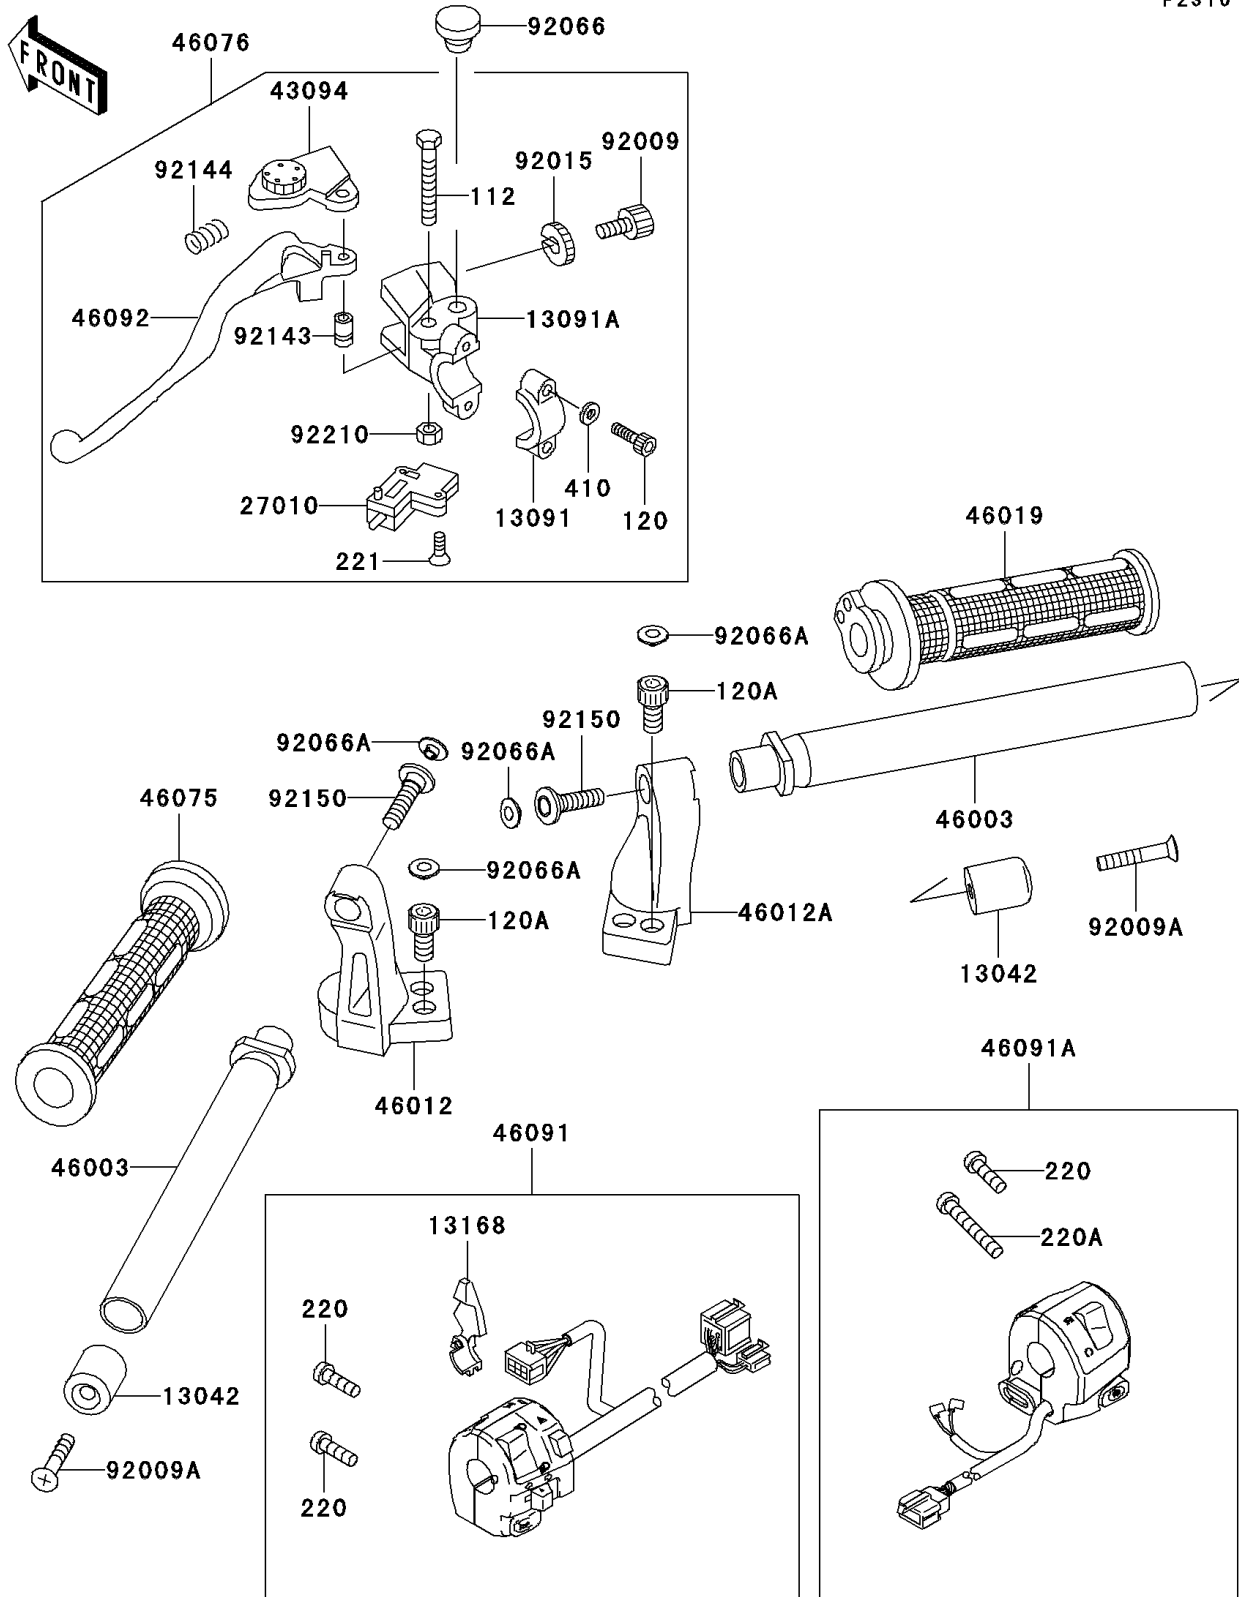

2003 Ninja® 500R PARTS DIAGRAM

Handlebar

F2310

2003 Ninja® 500R PARTS LIST

Handlebar

ITEM NAME	PART NUMBER	QUANTITY
BOLT-UPSET (Ref # 112)	112C0640	1
BOLT-SOCKET (Ref # 120)	120S0620	2
BOLT-SOCKET (Ref # 120A)	120S0816	4
SCREW-PAN-CROS (Ref # 220)	220C0525	3
SCREW-PAN-CROS (Ref # 220A)	220C0540	1
SCREW-CSK-CROS (Ref # 221)	221C0316	2
WASHER-PLAIN-SMALL,6MM,BLACK (Ref # 410)	410F0600	2
WEIGHT,HANDLE (Ref # 13042)	13042-1069	2
HOLDER,CLUTCH LEVER (Ref # 13091)	13091-1624	1
HOLDER,CLUTCH LEVER (Ref # 13091A)	13091-1652	1
LEVER,CHOKE (Ref # 13168)	13168-1516	1
SWITCH,CLUTCH,BLACK (Ref # 27010)	27010-1094	1
ADJUSTER,CLUTCH LEVER (Ref # 43094)	43094-1053	1
HANDLE (Ref # 46003)	46003-1390	2
HOLDER-HANDLE,LH,BLACK (Ref # 46012)	46012-1248-10	1
HOLDER-HANDLE,RH,BLACK (Ref # 46012A)	46012-1249-10	1
GRIP-ASSY,THROTTLE (Ref # 46019)	46019-1077	1
GRIP,LH (Ref # 46075)	46075-1088	1
LEVER-ASSY-GRIP,CLUTCH (Ref # 46076)	46076-1165	1
HOUSING-ASSY-CONTROL,LH (Ref # 46091)	46091-1671	1
HOUSING-ASSY-CONTROL,RH (Ref # 46091A)	46091-1672	1
LEVER-GRIP,CLUTCH (Ref # 46092)	46092-1161	1
SCREW,CABLE ADJUST,8MM,BLACK (Ref # 92009)	92009-1134	1
SCREW,8X45 (Ref # 92009A)	92009-1257	2
NUT,CABLE ADJUST LOCK,8MM,BLK (Ref # 92015)	92015-1197	1
PLUG,9.5X8,POLYETHYLENE (Ref # 92066)	92066-1077	1
PLUG (Ref # 92066A)	92066-1216	6
COLLAR (Ref # 92143)	92143-1379	1
SPRING (Ref # 92144)	92144-1467	1

2003 Ninja® 500R PARTS LIST

Handlebar

ITEM NAME	PART NUMBER	QUANTITY
BOLT,8X30 (Ref # 92150)	92150-1425	2
NUT,LOCK,6MM (Ref # 92210)	92210-0006	1